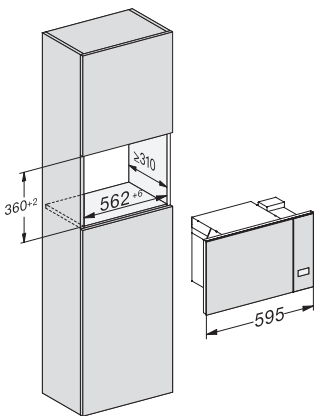

M 2234 SC

Built-in microwave oven

with sensor controls on the side for convenient operation.

M2230SC, installation drawings

1) Front view, 2) Mains connection cable L=1,600 mm, 3) No connection in this area

M2230SC, installation drawings

1) Front view, 2) Mains connection cable L=1,600 mm, 3) No connection in this area

M223xSC, installation drawings

M223xSC, installation drawings

M223xSC, installation drawing