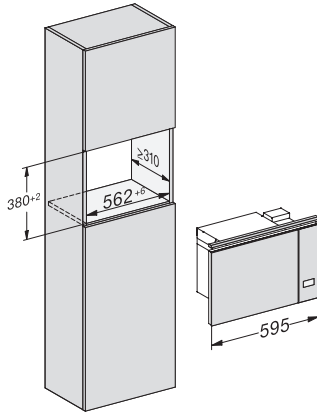

M2230SC, installation drawings

1) Front view, 2) Mains connection cable L=1,600 mm, 3) No connection in this area

M223xSC, installation drawings

M223xSC, installation drawings

M223xSC, installation drawing

M223xSC, AB45-2, installation drawing

M223xSC, AB45-2, installation drawing

M223xSC, AB42-1, installation drawing

M223xSC, AB42-1, installation drawing

M 2234 SC

Built-in microwave oven
with sensor controls on the side for convenient operation.

M223xSC, AB38-1, installation drawing

M223xSC, AB38-1, installation drawing

M223xSC, AB36, installation drawing

M223xSC, AB36, installation drawing

M22xxSC, installation drawing

M22xxSC, installation drawing