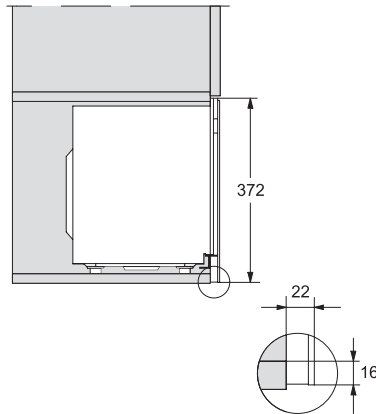

M2230SC, installation drawings

1) Front view, 2) Mains connection cable L=1,600 mm, 3) No connection in this area

M223xSC, installation drawings

M223xSC, installation drawings

M223xSC, installation drawing

M223xSC, AB45-2, installation drawing

M223xSC, AB45-2, installation drawing

M223xSC, AB42-1, installation drawing

M223xSC, AB42-1, installation drawing

M 2234 SC

Built-in microwave oven
with sensor controls on the side for convenient operation.

M223xSC, AB38-1, installation drawing

M223xSC, AB38-1, installation drawing

M223xSC, AB36, installation drawing

M223xSC, AB36, installation drawing

M22xxSC, installation drawing

M22xxSC, installation drawing