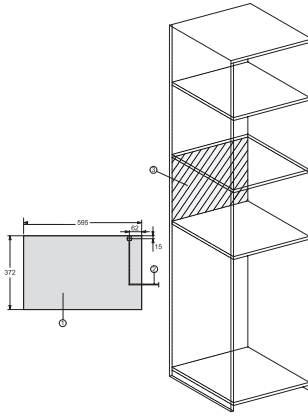

M 2234 SC

Built-in microwave oven

with sensor controls on the side for convenient operation.

M2230SC, installation drawings

1) Front view, 2) Mains connection cable L=1,600 mm, 3) No connection in this area

M2230SC, installation drawings

1) Front view, 2) Mains connection cable L=1,600 mm, 3) No connection in this area

M223xSC, installation drawings

M223xSC, installation drawings

M223xSC, installation drawing