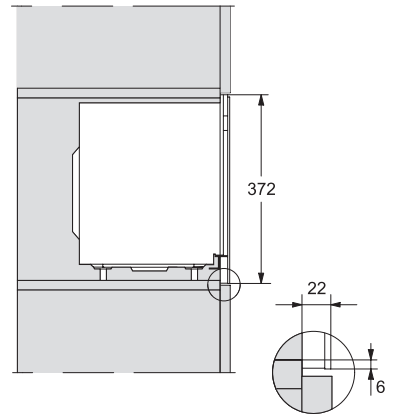

M2230SC, installation drawings

1) Front view, 2) Mains connection cable L=1,600 mm, 3) No connection in this area

M223xSC, installation drawings

M223xSC, installation drawings

M223xSC, installation drawing

M223xSC, AB45-2, installation drawing

M223xSC, AB45-2, installation drawing

M223xSC, AB42-1, installation drawing

M223xSC, AB42-1, installation drawing

M 2234 SC

Built-in microwave oven
with sensor controls on the side for convenient operation.

M223xSC, AB38-1, installation drawing

M223xSC, AB38-1, installation drawing

M223xSC, AB36, installation drawing

M223xSC, AB36, installation drawing

M22xxSC, installation drawing

M22xxSC, installation drawing