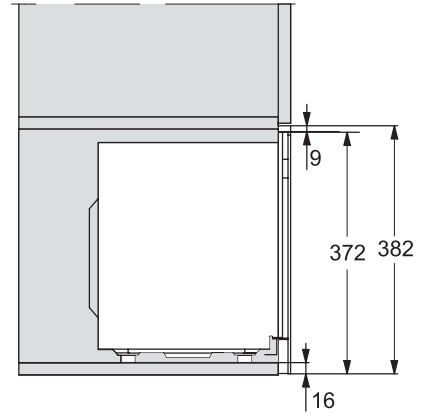

M2230SC, installation drawings

1) Front view, 2) Mains connection cable L=1,600 mm, 3) No connection in this area

M223xSC, installation drawings

M223xSC, installation drawings

M223xSC, installation drawing

M223xSC, AB45-2, installation drawing

M223xSC, AB45-2, installation drawing

M223xSC, AB42-1, installation drawing

M223xSC, AB42-1, installation drawing

M 2234 SC

Built-in microwave oven
with sensor controls on the side for convenient operation.

M223xSC, AB38-1, installation drawing

M223xSC, AB38-1, installation drawing

M223xSC, AB36, installation drawing

M223xSC, AB36, installation drawing

M22xxSC, installation drawing

M22xxSC, installation drawing