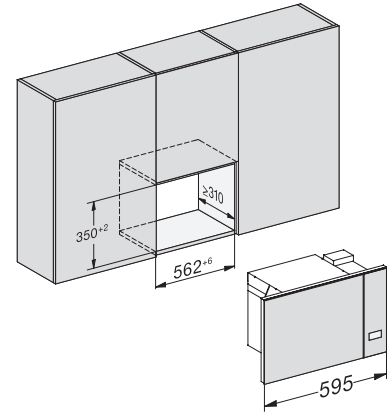

M 2234 SC

Built-in microwave oven

with sensor controls on the side for convenient operation.

M2230SC, installation drawings

1) Front view, 2) Mains connection cable L=1,600 mm, 3) No connection in this area

M2230SC, installation drawings

1) Front view, 2) Mains connection cable L=1,600 mm, 3) No connection in this area

M223xSC, installation drawings

M223xSC, installation drawings

M223xSC, installation drawing