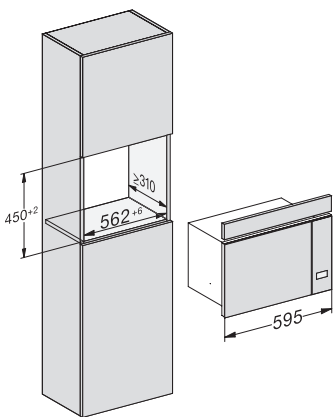

M 2234 SC

Built-in microwave oven

with sensor controls on the side for convenient operation.

M2230SC, installation drawings

1) Front view, 2) Mains connection cable L=1,600 mm, 3) No connection in this area

M2230SC, installation drawings

1) Front view, 2) Mains connection cable L=1,600 mm, 3) No connection in this area

M223xSC, installation drawings

M223xSC, installation drawings

M223xSC, installation drawing

M223xSC, AB45-2, installation drawing

M223xSC, AB45-2, installation drawing

M223xSC, AB42-1, installation drawing

M223xSC, AB42-1, installation drawing

M 2234 SC

Built-in microwave oven
with sensor controls on the side for convenient operation.