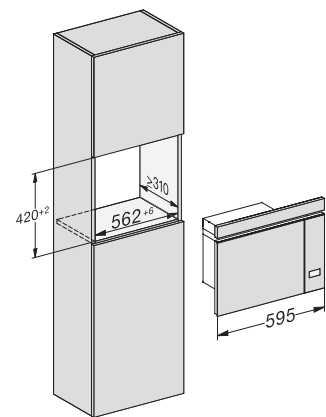

M 2234 SC

Built-in microwave oven

with sensor controls on the side for convenient operation.

M2230SC, installation drawings

1) Front view, 2) Mains connection cable L=1,600 mm, 3) No connection in this area

M2230SC, installation drawings

1) Front view, 2) Mains connection cable L=1,600 mm, 3) No connection in this area

M223xSC, installation drawings

M223xSC, installation drawings

M223xSC, installation drawing

M223xSC, AB45-2, installation drawing

M223xSC, AB45-2, installation drawing

M223xSC, AB42-1, installation drawing

M223xSC, AB42-1, installation drawing

M 2234 SC

Built-in microwave oven
with sensor controls on the side for convenient operation.