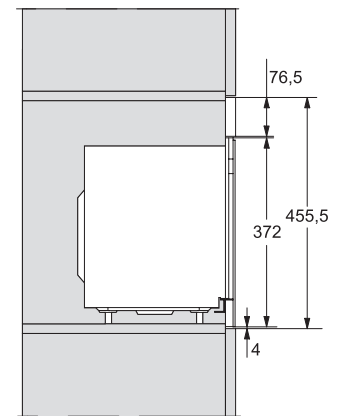

M 2234 SC

Built-in microwave oven

with sensor controls on the side for convenient operation.

M2230SC, installation drawings

1) Front view, 2) Mains connection cable L=1,600 mm, 3) No connection in this area

M2230SC, installation drawings

1) Front view, 2) Mains connection cable L=1,600 mm, 3) No connection in this area

M223xSC, installation drawings

M223xSC, installation drawings

M223xSC, installation drawing

M223xSC, AB45-2, installation drawing

M223xSC, AB45-2, installation drawing

M223xSC, AB42-1, installation drawing

M223xSC, AB42-1, installation drawing

M 2234 SC

Built-in microwave oven
with sensor controls on the side for convenient operation.

M223xSC, AB38-1, installation drawing

M223xSC, AB38-1, installation drawing

M223xSC, AB36, installation drawing

M223xSC, AB36, installation drawing

M22xxSC, installation drawing

M22xxSC, installation drawing