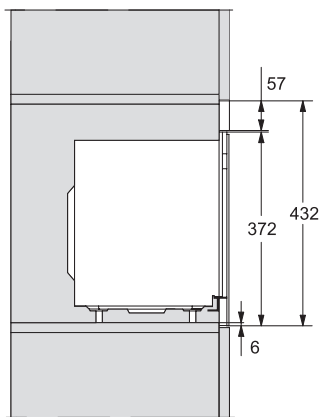

M 2234 SC

Built-in microwave oven

with sensor controls on the side for convenient operation.

M2230SC, installation drawings

1) Front view, 2) Mains connection cable L=1,600 mm, 3) No connection in this area

M2230SC, installation drawings

1) Front view, 2) Mains connection cable L=1,600 mm, 3) No connection in this area

M223xSC, installation drawings

M223xSC, installation drawings

M223xSC, installation drawing

M223xSC, AB45-2, installation drawing

M223xSC, AB45-2, installation drawing

M223xSC, AB42-1, installation drawing

M223xSC, AB42-1, installation drawing

M 2234 SC

Built-in microwave oven
with sensor controls on the side for convenient operation.

M223xSC, AB38-1, installation drawing

M223xSC, AB38-1, installation drawing

M223xSC, AB36, installation drawing

M223xSC, AB36, installation drawing

M22xxSC, installation drawing

M22xxSC, installation drawing