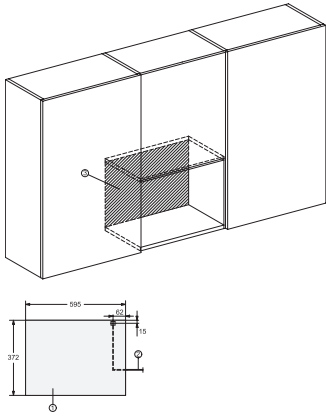

M 2234 SC

Built-in microwave oven

with sensor controls on the side for convenient operation.

EAN: 4002516103325 / Material number: 11093880 / Old Material Number: 24223420GB

Number of phases	1
Fuse rating in A	13
Mains cable with plug	•
Length of supply lead in m	1.60
Replacing lamps	Customer Service
Accessories supplied	
Grilling rack	1
Gourmet plate	1

M 2234 SC

Built-in microwave oven

with sensor controls on the side for convenient operation.

M2230SC, installation drawings

1) Front view, 2) Mains connection cable L=1,600 mm, 3) No connection in this area

M2230SC, installation drawings

1) Front view, 2) Mains connection cable L=1,600 mm, 3) No connection in this area

M223xSC, installation drawings

M223xSC, installation drawings

M223xSC, installation drawing