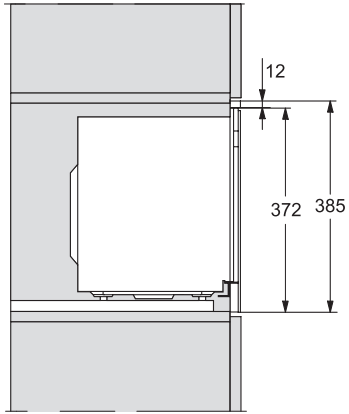

M2230SC, installation drawings

1) Front view, 2) Mains connection cable L=1,600 mm, 3) No connection in this area

M223xSC, installation drawings

M223xSC, installation drawings

M223xSC, installation drawing

M223xSC, AB45-2, installation drawing

M223xSC, AB45-2, installation drawing

M223xSC, AB42-1, installation drawing

M223xSC, AB42-1, installation drawing

M 2234 SC

Built-in microwave oven
with sensor controls on the side for convenient operation.

M223xSC, AB38-1, installation drawing

M223xSC, AB38-1, installation drawing

M223xSC, AB36, installation drawing

M223xSC, AB36, installation drawing

M22xxSC, installation drawing

M22xxSC, installation drawing