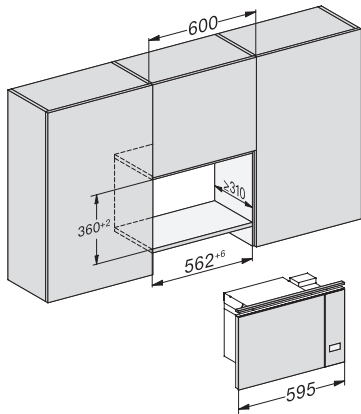

M2230SC, installation drawings

1) Front view, 2) Mains connection cable L=1,600 mm, 3) No connection in this area

M223xSC, installation drawings

M223xSC, installation drawings

M223xSC, installation drawing

M223xSC, AB45-2, installation drawing

M223xSC, AB45-2, installation drawing

M223xSC, AB42-1, installation drawing

M223xSC, AB42-1, installation drawing

M 2234 SC

Built-in microwave oven
with sensor controls on the side for convenient operation.

M223xSC, AB38-1, installation drawing

M223xSC, AB38-1, installation drawing

M223xSC, AB36, installation drawing

M223xSC, AB36, installation drawing

M22xxSC, installation drawing

M22xxSC, installation drawing