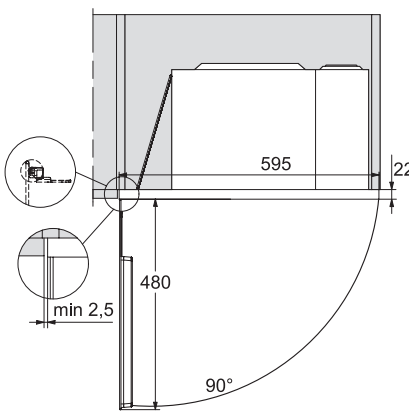

M 2234 SC

Built-in microwave oven

with sensor controls on the side for convenient operation.

M2230SC, installation drawings

1) Front view, 2) Mains connection cable L=1,600 mm, 3) No connection in this area

M2230SC, installation drawings

1) Front view, 2) Mains connection cable L=1,600 mm, 3) No connection in this area

M223xSC, installation drawings

M223xSC, installation drawings

M223xSC, installation drawing

M223xSC, AB45-2, installation drawing

M223xSC, AB45-2, installation drawing

M223xSC, AB42-1, installation drawing

M223xSC, AB42-1, installation drawing

M 2234 SC

Built-in microwave oven
with sensor controls on the side for convenient operation.