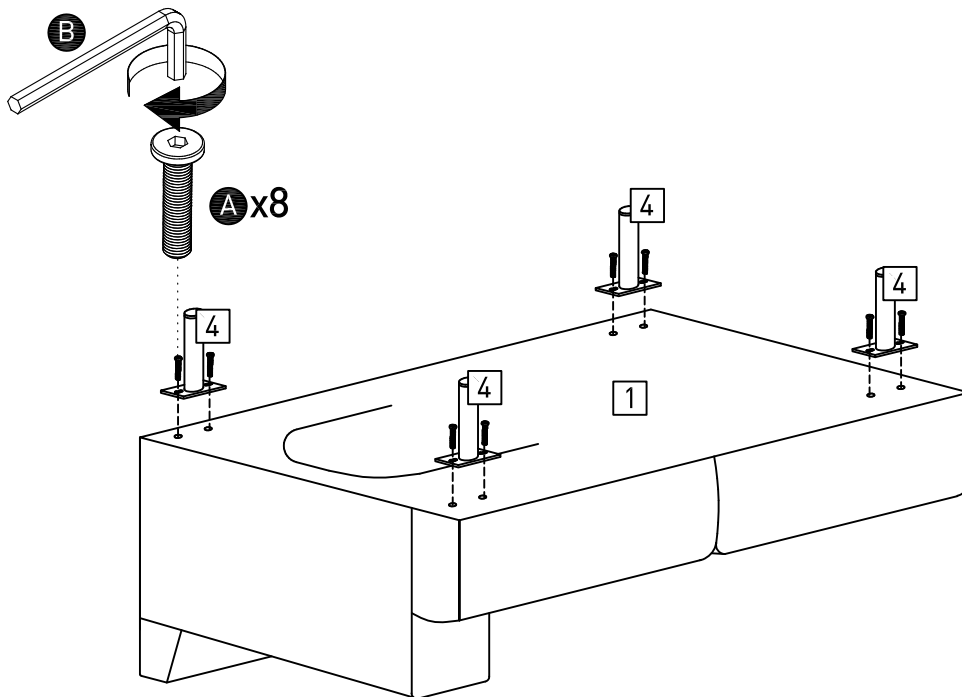

Fittings

M8x38mm bolt x16

5mm allen key x2

Ø48mm washer

Components

1 Seat
(1590x575x965mm)

2 Chaise
(920x575x1600mm)

3 Cushion
(660x440x210mm) x3

4 Leg
(150xØ40mm) x8

5 Middle leg
(145xØ30mm)

1

2

3

4

5

6