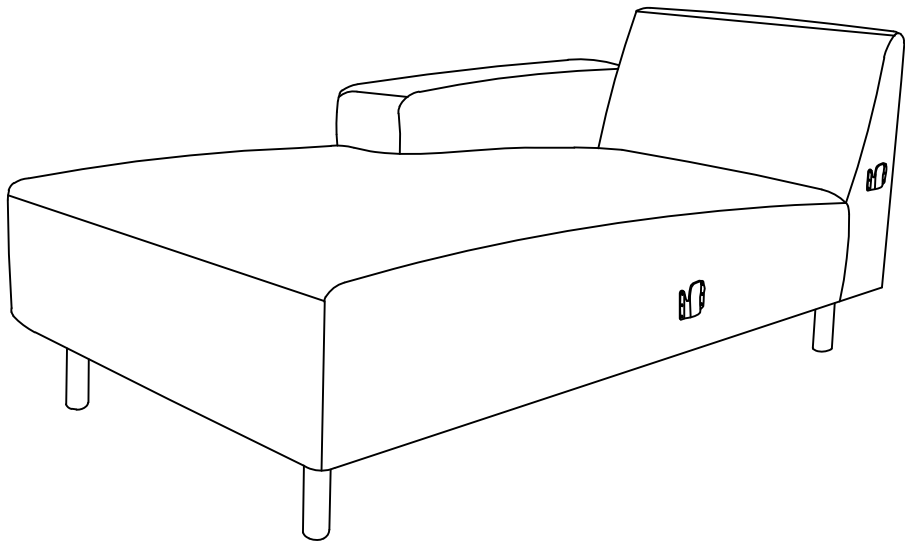

Fittings

M8x38mm bolt x16

5mm allen key x2

Ø48mm washer

Components

1 Seat
(1590x575x965mm)

2 Chaise
(920x575x1600mm)

3 Cushion
(660x440x210mm) x3

4 Leg
(150xØ40mm) x8

5 Middle leg
(145xØ30mm)

1

2

3

4

5

6