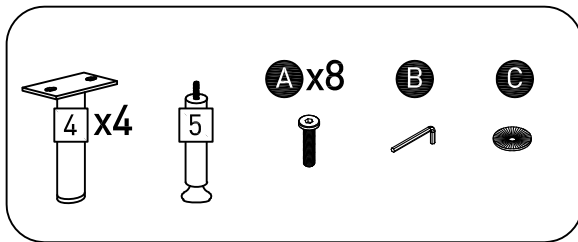

Fittings

M8x38mm bolt x16

5mm allen key x2

Ø48mm washer

Components

1 Seat
(1590x575x965mm)

2 Chaise
(920x575x1600mm)

3 Cushion
(660x440x210mm) x3

4 Leg
(150xØ40mm) x8

5 Middle leg
(145xØ30mm)

1

2

3

4

5

6