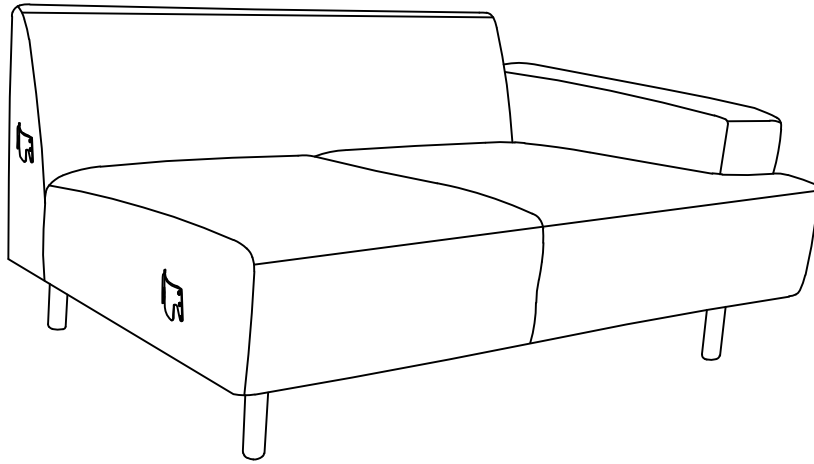

Fittings

M8x38mm bolt x16

5mm allen key x2

Ø48mm washer

Components

1 Seat
(1590x575x965mm)

2 Chaise
(920x575x1600mm)

3 Cushion
(660x440x210mm) x3

4 Leg
(150xØ40mm) x8

5 Middle leg
(145xØ30mm)

1

2

3

4

5

6