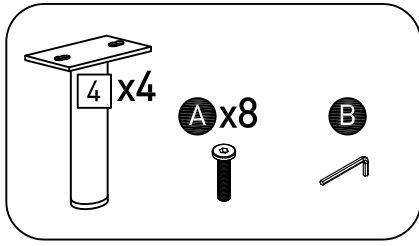

Additional Guidance

- Regularly check and ensure that all bolts and fittings are tightened properly.
- Maximum user weight 3x110 kg
- This product is compliant to BS EN 12520

Sainsbury's Supermarkets Ltd and Argos Limited, London EC1N 2HT, UK. [Sainsbury's \(NI\) Ltd](#) and Argos (N.I.) Ltd, Forestside Shopping Centre, Upper Galwally, Belfast, BT8 6FX, UK.

Fittings

M8x38mm bolt x16

5mm allen key x2

Ø48mm washer

Components

1 Seat
(1590x575x965mm)

2 Chaise
(920x575x1600mm)

3 Cushion
(660x440x210mm) x3

4 Leg
(150xØ40mm) x8

5 Middle leg
(145xØ30mm)

1

2

3

4

5

6