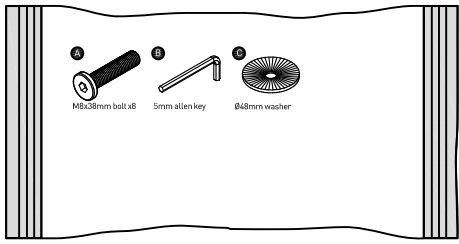

Additional Guidance

- Regularly check and ensure that all bolts and fittings are tightened properly.
- Maximum user weight 3x110 kg
- This product is compliant to BS EN 12520

Sainsbury's Supermarkets Ltd and Argos Limited, London EC1N 2HT, UK. [Sainsbury's \(NI\) Ltd](#) and Argos (N.I.) Ltd, Forestside Shopping Centre, Upper Galwally, Belfast, BT8 6FX, UK.

Fittings

M8x38mm bolt x16

5mm allen key x2

Ø48mm washer

Components

1 Seat
(1590x575x965mm)

2 Chaise
(920x575x1600mm)

3 Cushion
(660x440x210mm) x3

4 Leg
(150xØ40mm) x8

5 Middle leg
(145xØ30mm)

1

2

3

4

5

6