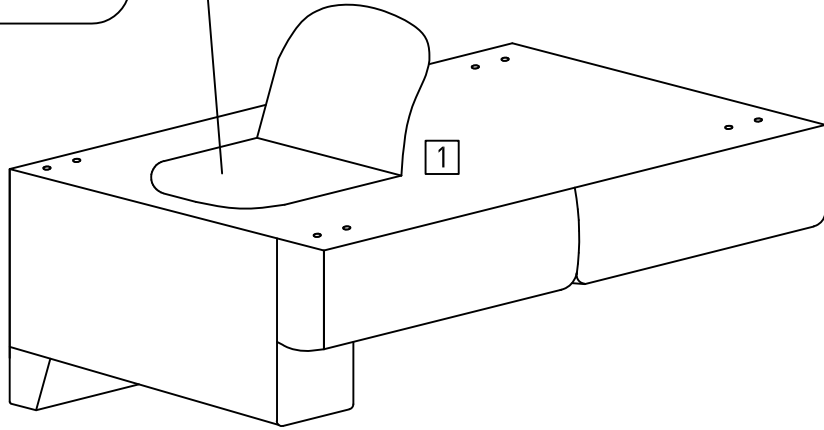

Fittings

M8x38mm bolt x16

5mm allen key x2

Ø48mm washer

Components

1 Seat
(1590x575x965mm)

2 Chaise
(920x575x1600mm)

3 Cushion
(660x440x210mm) x3

4 Leg
(150xØ40mm) x8

5 Middle leg
(145xØ30mm)

1

2

3

4

5

6