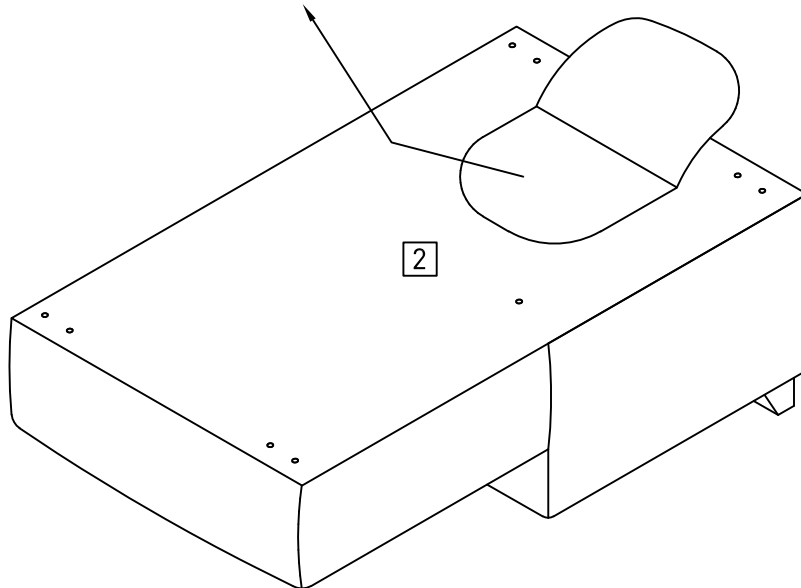

Fittings

M8x38mm bolt x16

5mm allen key x2

Ø48mm washer

Components

1 Seat
(1590x575x965mm)

2 Chaise
(920x575x1600mm)

3 Cushion
(660x440x210mm) x3

4 Leg
(150xØ40mm) x8

5 Middle leg
(145xØ30mm)

1

2

3

4

5

6