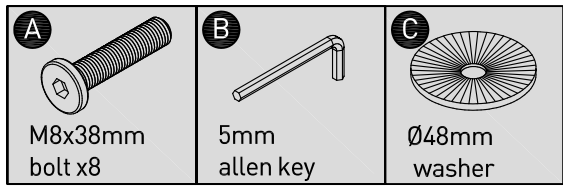

Fittings

M8x38mm bolt x16

5mm allen key x2

Ø48mm washer

Components

1 Seat
(1590x575x965mm)

2 Chaise
(920x575x1600mm)

3 Cushion
(660x440x210mm) x3

4 Leg
(150xØ40mm) x8

5 Middle leg
(145xØ30mm)

1

2

3

4

5

6