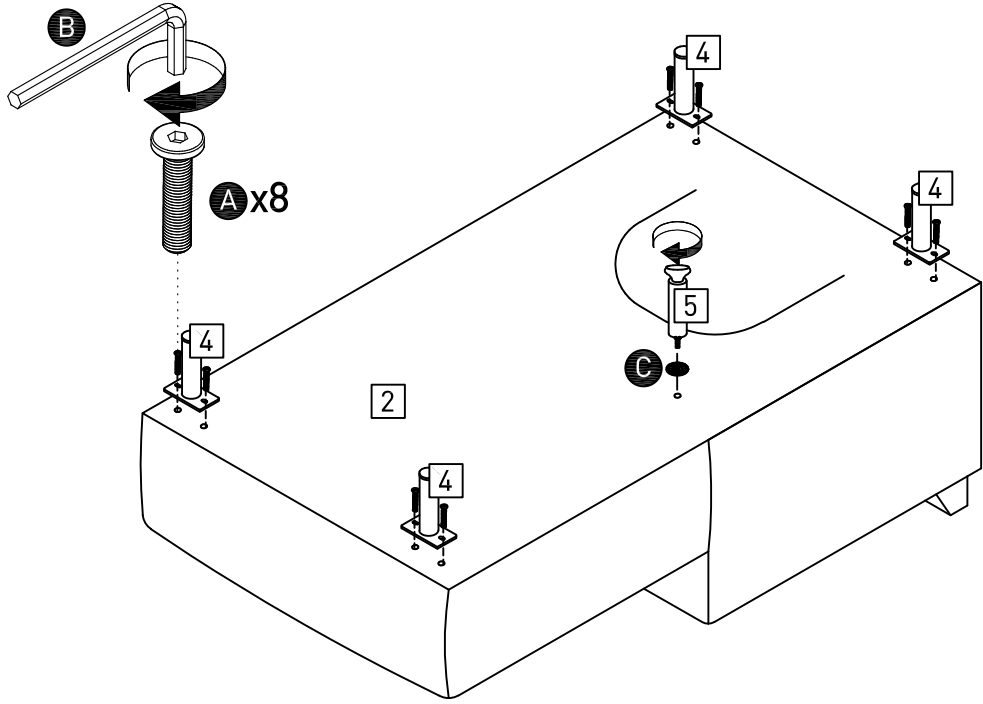

Fittings

M8x38mm bolt x16

5mm allen key x2

Ø48mm washer

Components

1 Seat
(1590x575x965mm)

2 Chaise
(920x575x1600mm)

3 Cushion
(660x440x210mm) x3

4 Leg
(150xØ40mm) x8

5 Middle leg
(145xØ30mm)

1

2

3

4

5

6