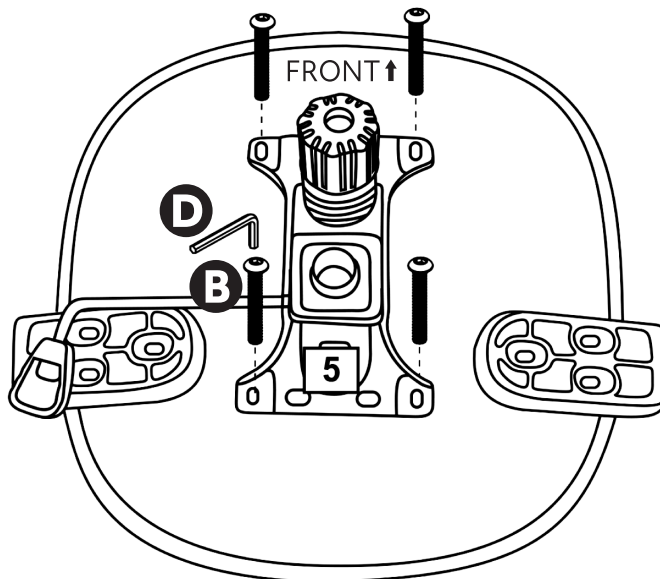

2 Seat x 1

3 Arm x 2

4 Gas lift x 1
(100MM)

5 Seat plate x 1

6 Base x 1

7 Castors x 5

Fittings (Shown to scale)

Bag 1

M6x35mm x10

M6x20mm x4

washer x10

M6 Allen key

1

2

3

4