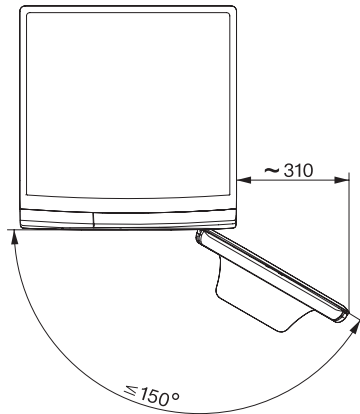

WWD 320 WCS PWash & 8kg
 W1 front-loader washing machine:
 with QuickPowerWash from 0 to clean in less than 1 hour.

EAN: 4002516249429 / Material number: 11358810 / Old Material Number: 11WD3201GB

Woolens (hand-washable)	•
Express 20	•
Proofing	•
Cottons Arrow	•
Separate rinse/Starch	•
Drain / Spin	•
ECO 40-60	•
Extras	
Short	•
Pre-wash	•
Water plus	•
Additional rinse cycle	•
Pre-ironing	•
Quality	
Suds container	Stainless Steel
Counterweights made of cast iron	•
Safety	
Water control system	•
PIN-Code	•
Optical interface	•
Technical data	
Dimensions (W x H x D) in mm	850 x 596 x 643
Dimensions in mm (width)	596
Dimensions in mm (height)	850
Dimensions in mm (depth)	643
Appliance depth in mm with opened door	1077
Weight in kg	93
Total rated load in kW	2.10-2.40
Voltage in V	220-240
Fuse rating in A	13
Frequency in Hz	50
Length of supply lead in m	2
Length of supply lead in m	2.0

WWD 320 WCS PWash & 8kg
W1 front-loader washing machine:
with QuickPowerWash from 0 to clean in less than 1 hour.

W1 drawing, facia 5 degree, measures in cm

W1 drawing, facia 5 degree, measures in cm

W1 drawing, facia 5 degree, measures in cm

W1 drawing, facia 5 degree, measures in cm