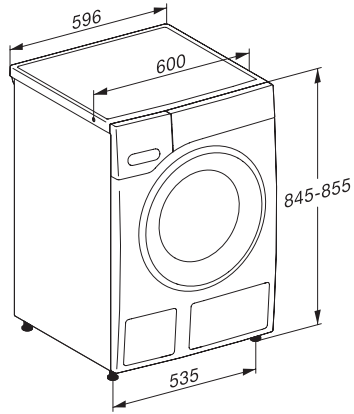

WWD 320 WCS PWash & 8kg
 W1 front-loader washing machine:
 with QuickPowerWash from 0 to clean in less than 1 hour.

EAN: 4002516249429 / Material number: 11358810 / Old Material Number: 11WD3201GB

Woolens (hand-washable)	•
Express 20	•
Proofing	•
Cottons Arrow	•
Separate rinse/Starch	•
Drain / Spin	•
ECO 40-60	•
Extras	
Short	•
Pre-wash	•
Water plus	•
Additional rinse cycle	•
Pre-ironing	•
Quality	
Suds container	Stainless Steel
Counterweights made of cast iron	•
Safety	
Water control system	•
PIN-Code	•
Optical interface	•
Technical data	
Dimensions (W x H x D) in mm	850 x 596 x 643
Dimensions in mm (width)	596
Dimensions in mm (height)	850
Dimensions in mm (depth)	643
Appliance depth in mm with opened door	1077
Weight in kg	93
Total rated load in kW	2.10-2.40
Voltage in V	220-240
Fuse rating in A	13
Frequency in Hz	50
Length of supply lead in m	2
Length of supply lead in m	2.0

WWD 320 WCS PWash & 8kg
W1 front-loader washing machine:
with QuickPowerWash from 0 to clean in less than 1 hour.

W1 drawing, facia 5 degree, measures in cm

W1 drawing, facia 5 degree, measures in cm

W1 drawing, facia 5 degree, measures in cm