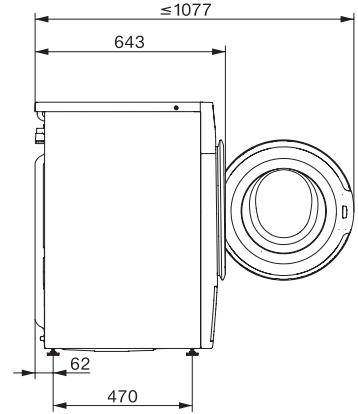

WWD 320 WCS PWash & 8kg
 W1 front-loader washing machine:
 with QuickPowerWash from 0 to clean in less than 1 hour.

EAN: 4002516249429 / Material number: 11358810 / Old Material Number: 11WD3201GB

Woolens (hand-washable)	•
Express 20	•
Proofing	•
Cottons Arrow	•
Separate rinse/Starch	•
Drain / Spin	•
ECO 40-60	•
Extras	
Short	•
Pre-wash	•
Water plus	•
Additional rinse cycle	•
Pre-ironing	•
Quality	
Suds container	Stainless Steel
Counterweights made of cast iron	•
Safety	
Water control system	•
PIN-Code	•
Optical interface	•
Technical data	
Dimensions (W x H x D) in mm	850 x 596 x 643
Dimensions in mm (width)	596
Dimensions in mm (height)	850
Dimensions in mm (depth)	643
Appliance depth in mm with opened door	1077
Weight in kg	93
Total rated load in kW	2.10-2.40
Voltage in V	220-240
Fuse rating in A	13
Frequency in Hz	50
Length of supply lead in m	2
Length of supply lead in m	2.0

WWD 320 WCS PWash & 8kg
W1 front-loader washing machine:
with QuickPowerWash from 0 to clean in less than 1 hour.

W1 drawing, facia 5 degree, measures in cm

W1 drawing, facia 5 degree, measures in cm

W1 drawing, facia 5 degree, measures in cm

W1 drawing, facia 5 degree, measures in cm