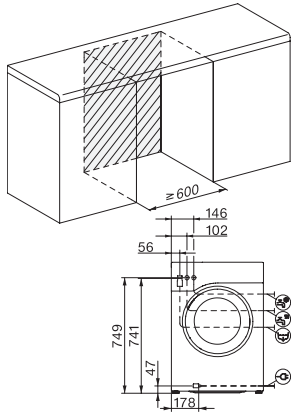

WWD 320 WCS PWash & 8kg
 W1 front-loader washing machine:
 with QuickPowerWash from 0 to clean in less than 1 hour.

EAN: 4002516249429 / Material number: 11358810 / Old Material Number: 11WD3201GB

Woolens (hand-washable)	•
Express 20	•
Proofing	•
Cottons Arrow	•
Separate rinse/Starch	•
Drain / Spin	•
ECO 40-60	•
Extras	
Short	•
Pre-wash	•
Water plus	•
Additional rinse cycle	•
Pre-ironing	•
Quality	
Suds container	Stainless Steel
Counterweights made of cast iron	•
Safety	
Water control system	•
PIN-Code	•
Optical interface	•
Technical data	
Dimensions (W x H x D) in mm	850 x 596 x 643
Dimensions in mm (width)	596
Dimensions in mm (height)	850
Dimensions in mm (depth)	643
Appliance depth in mm with opened door	1077
Weight in kg	93
Total rated load in kW	2.10-2.40
Voltage in V	220-240
Fuse rating in A	13
Frequency in Hz	50
Length of supply lead in m	2
Length of supply lead in m	2.0

WWD 320 WCS PWash & 8kg
W1 front-loader washing machine:
with QuickPowerWash from 0 to clean in less than 1 hour.

W1 drawing, facia 5 degree, measures in cm

W1 drawing, facia 5 degree, measures in cm

W1 drawing, facia 5 degree, measures in cm

W1 drawing, facia 5 degree, measures in cm