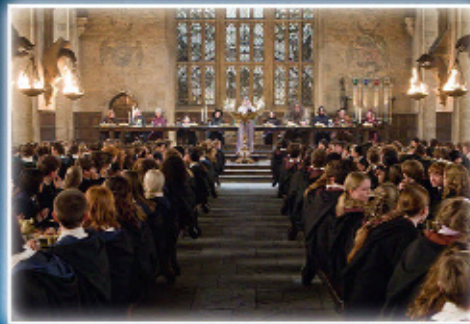

Transforming Movie Moments into LEGO® Scenes

Translating the magical onscreen locations into a LEGO® model in microscale was an exciting design challenge. To represent the key architectural structures, iconic silhouettes and details in tiny bricks, whilst retaining the unforgettable look and feel of the movies, was not an easy task.

In the Great Hall, many elements including the tables, fire pits and house banners had to be scaled to fit into the model.

Recreating the iconic Wizard's Chess game in the small space available in the model meant halving the proportions of the chessboard. By making this compromise, there was also room to have the base of another tower in the model.

In the movie series, Professor Snape™ says that students in his Potions class were there to 'learn the subtle science and exact art of potion making'. Therefore, our version of the classroom had to be filled with all the equipment that witches and wizards would need, including multiple shelves of potions, classroom desks featuring small cauldrons and gold scripture detailing on the walls.