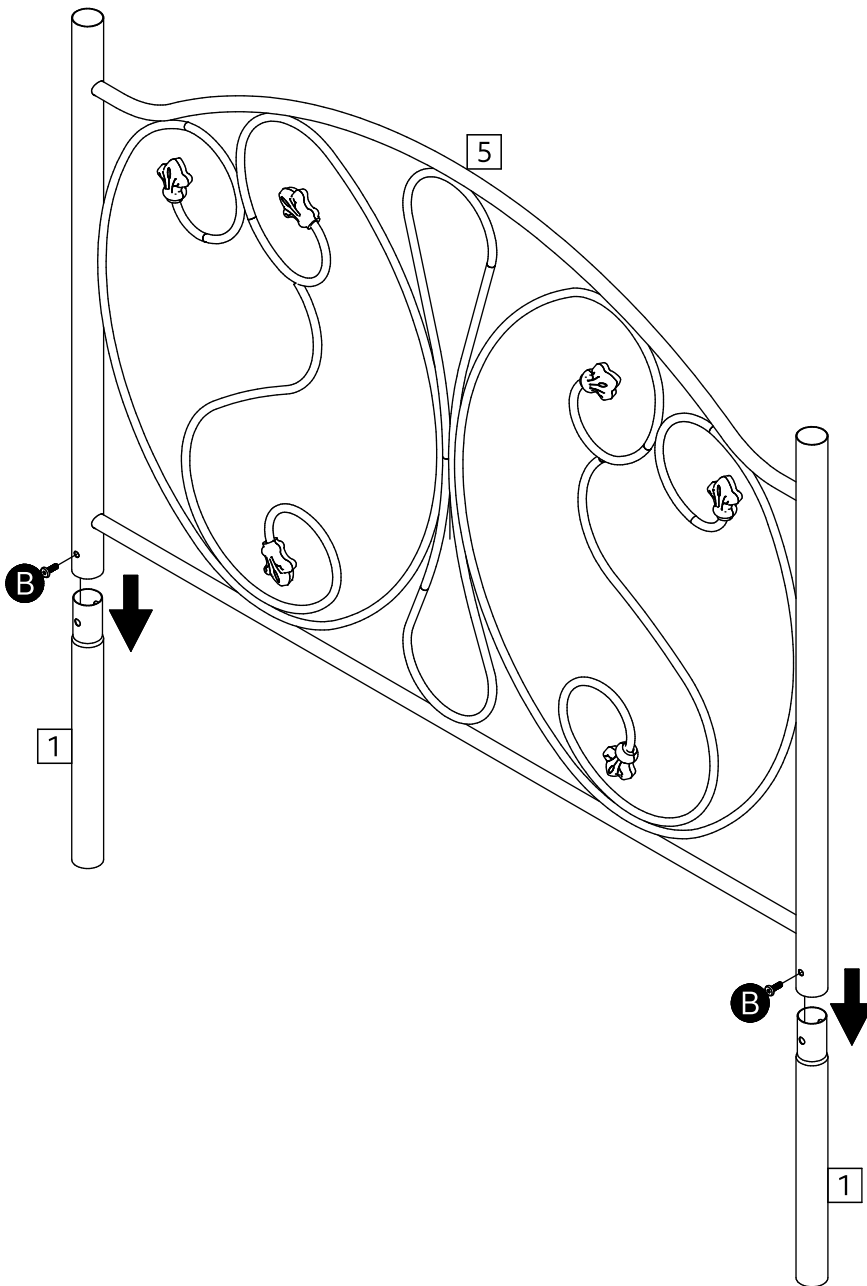

Fittings (Shown to scale)

Bag

⚠ Please do not completely tighten all the hardware, until the entire assembly is complete.

Panels

1 Post x2
(385mm)

5 Headboard x1
(1258x900mm)

6 Footboard x1
(1258x900mm)

8 Side Rail x2
(1897mm)

14f Slat x 14
(1217mm)

15 Plastic Plug x 28
(12x14mm)

17 Brace 01 x1
(1790mm)

18 Brace 02 x2 (1239mm)

21 Leg x 2
(310mm)

28 Ball x 4
(Ø60mmmm)

1

2