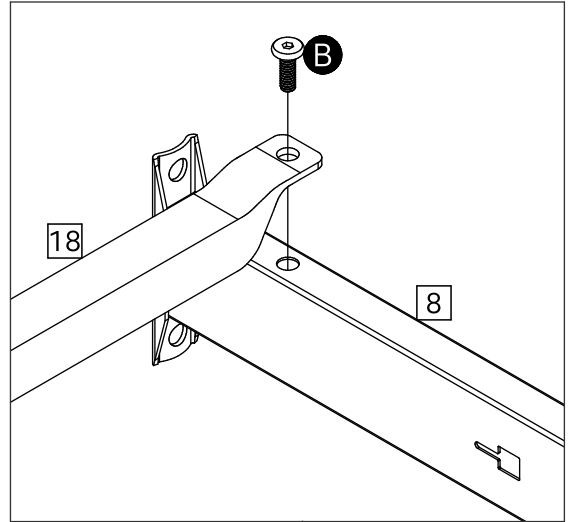

Fittings (Shown to scale)

Bag

⚠ Please do not completely tighten all the hardware, until the entire assembly is complete.

Panels

1 Post x2
(385mm)

5 Headboard x1
(1258x900mm)

6 Footboard x1
(1258x900mm)

8 Side Rail x2
(1897mm)

14f Slat x 14
(1217mm)

15 Plastic Plug x 28
(12x14mm)

17 Brace 01 x1
(1790mm)

18 Brace 02 x2 (1239mm)

21 Leg x 2
(310mm)

28 Ball x 4
(Ø60mmmm)

1

2