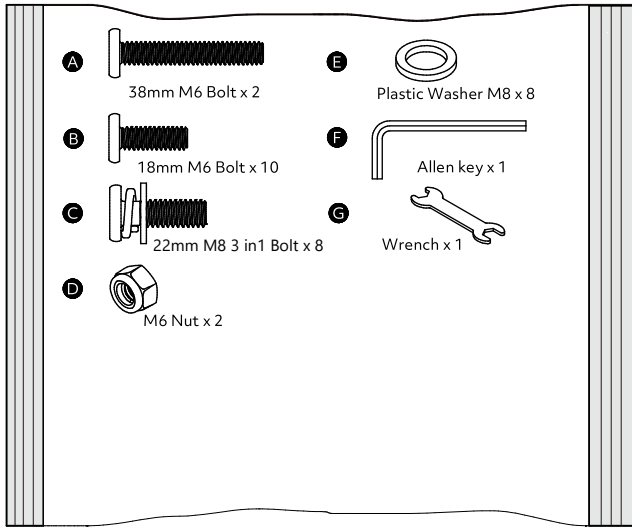

Fittings (Shown to scale)

Bag

⚠ Please do not completely tighten all the hardware, until the entire assembly is complete.

Panels

1 Post x2
(385mm)

5 Headboard x1
(1258x900mm)

6 Footboard x1
(1258x900mm)

8 Side Rail x2
(1897mm)

14f Slat x 14
(1217mm)

15 Plastic Plug x 28
(12x14mm)

17 Brace 01 x1
(1790mm)

18 Brace 02 x2 (1239mm)

21 Leg x 2
(310mm)

28 Ball x 4
(Ø60mmmm)

1

2