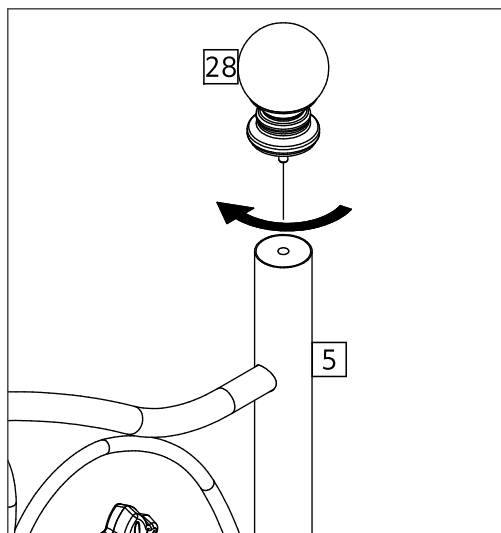

Fittings (Shown to scale)

Bag

⚠ Please do not completely tighten all the hardware, until the entire assembly is complete.

Panels

1 Post x2
(385mm)

5 Headboard x1
(1258x900mm)

6 Footboard x1
(1258x900mm)

8 Side Rail x2
(1897mm)

14f Slat x 14
(1217mm)

15 Plastic Plug x 28
(12x14mm)

17 Brace 01 x1
(1790mm)

18 Brace 02 x2 (1239mm)

21 Leg x 2
(310mm)

28 Ball x 4
(Ø60mmmm)

1

2

3

4

5

6

7

Assembly is complete
Fully tighten all the bolts to finish the assembly.