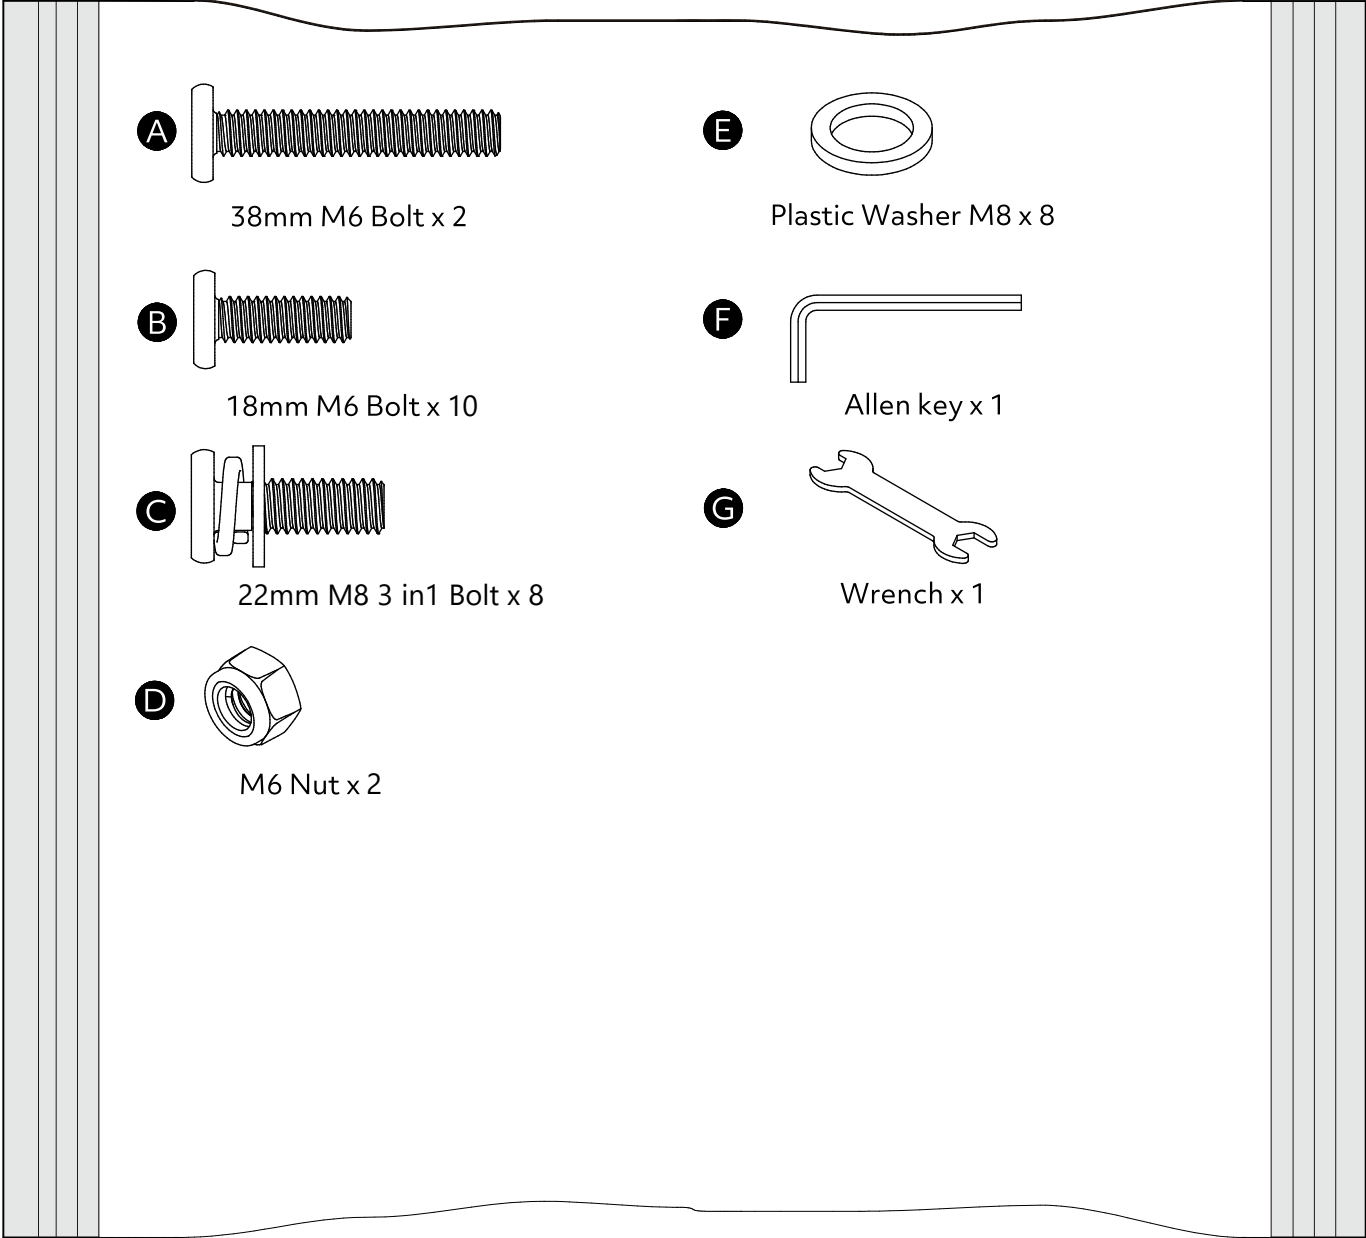

Fittings (Shown to scale)

Bag

⚠ Please do not completely tighten all the hardware, until the entire assembly is complete.

Panels

1 Post x2
(385mm)

5 Headboard x1
(1258x900mm)

6 Footboard x1
(1258x900mm)

8 Side Rail x2
(1897mm)