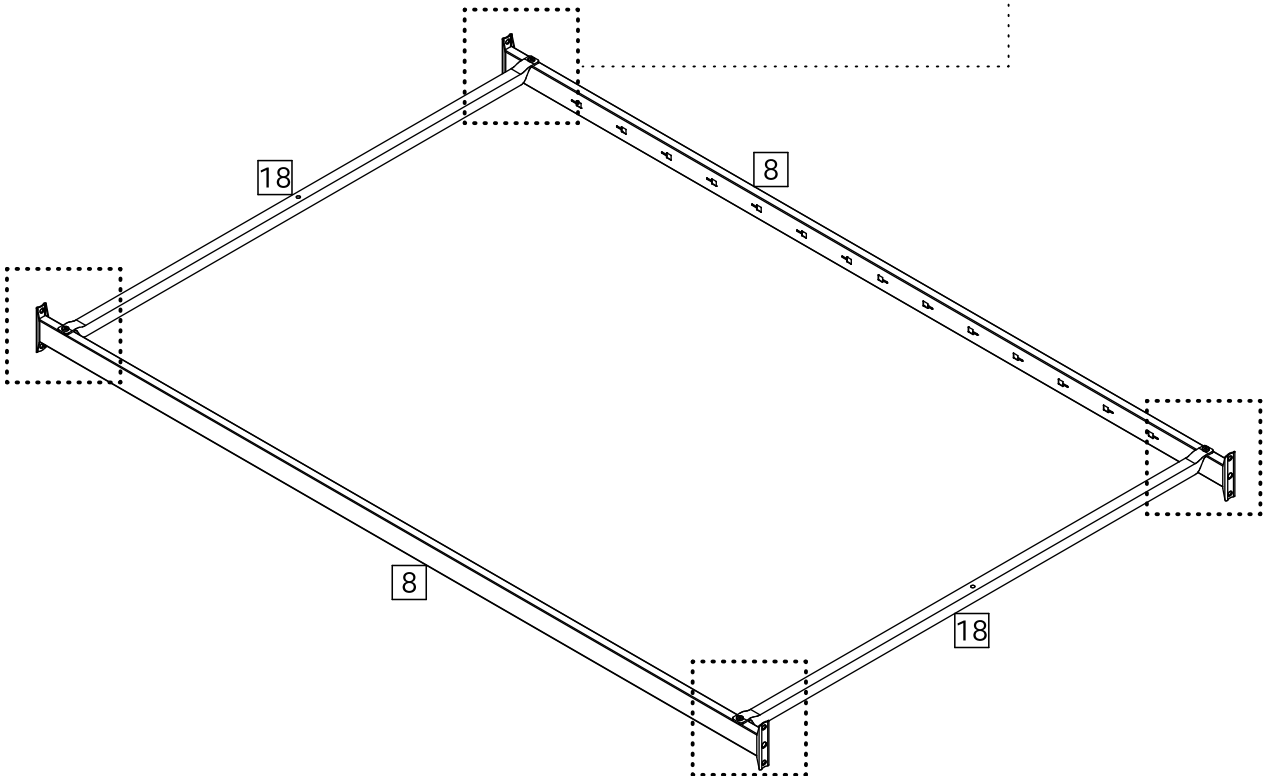

Fittings (Shown to scale)

Bag

⚠ Please do not completely tighten all the hardware, until the entire assembly is complete.

Panels

1 Post x2
(385mm)

5 Headboard x1
(1258x900mm)

6 Footboard x1
(1258x900mm)

8 Side Rail x2
(1897mm)

14f Slat x 14
(1217mm)

15 Plastic Plug x 28
(12x14mm)

17 Brace 01 x1
(1790mm)

18 Brace 02 x2 (1239mm)

21 Leg x 2
(310mm)

28 Ball x 4
(Ø60mmmm)

1

2