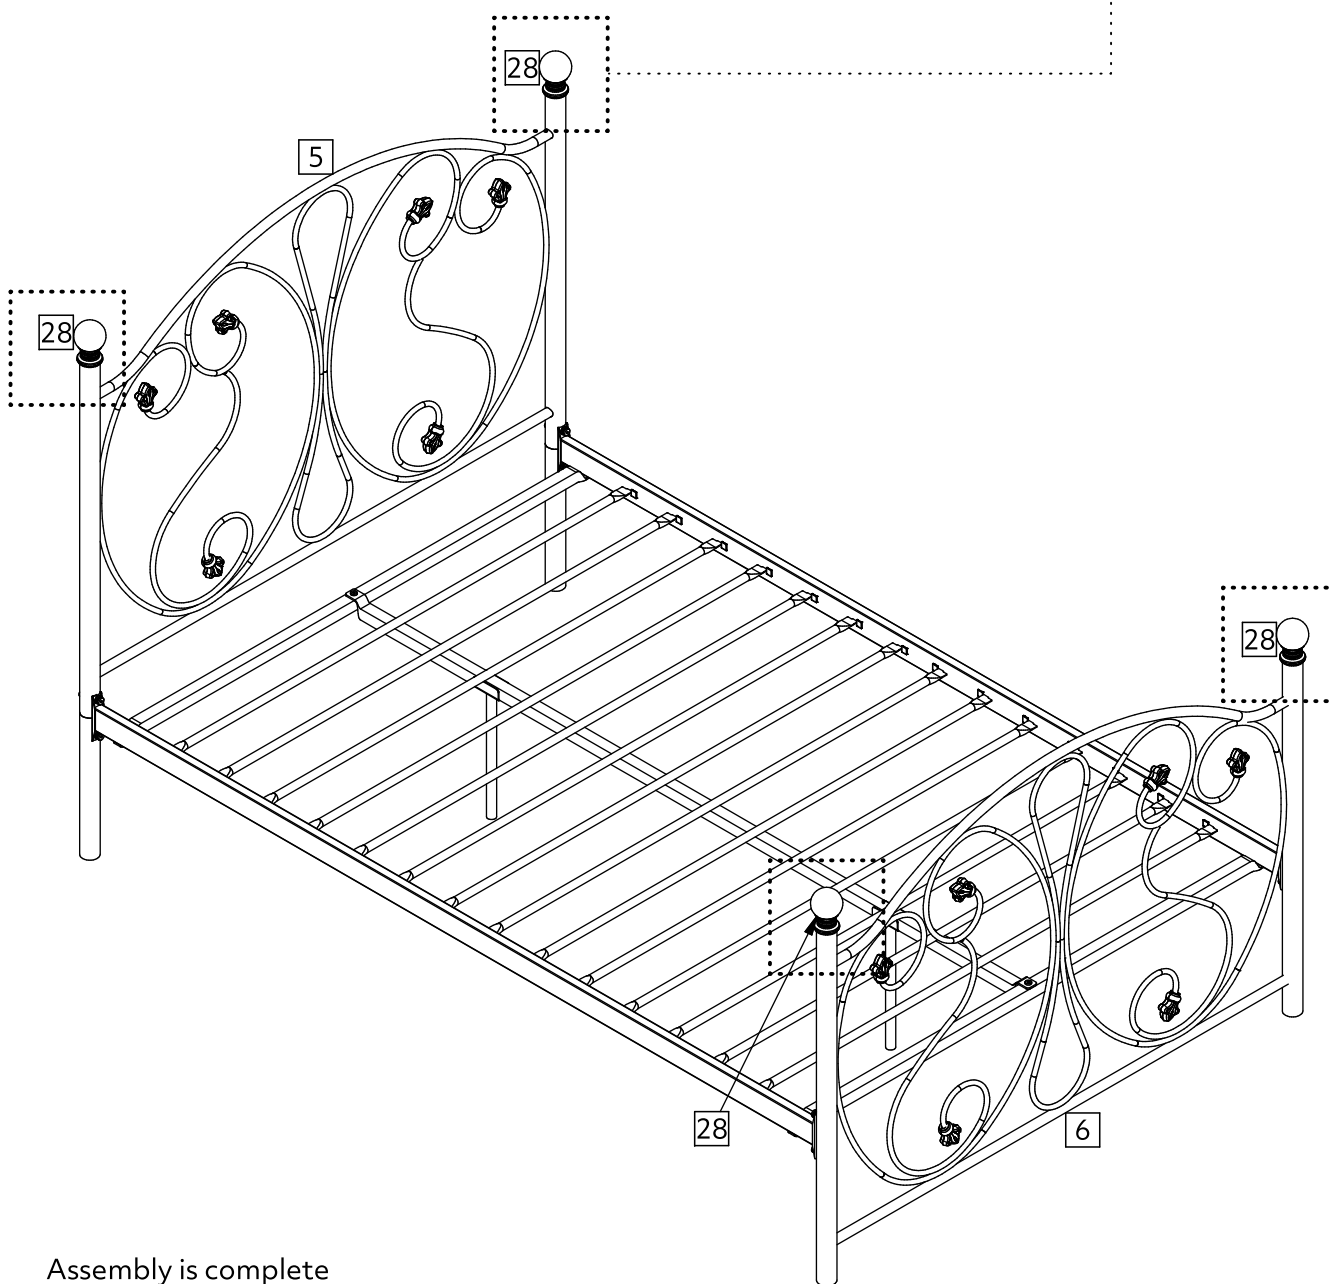

Fittings (Shown to scale)

Bag

⚠ Please do not completely tighten all the hardware, until the entire assembly is complete.

Panels

1 Post x2
(385mm)

5 Headboard x1
(1258x900mm)

6 Footboard x1
(1258x900mm)

8 Side Rail x2
(1897mm)

14f Slat x 14
(1217mm)

15 Plastic Plug x 28
(12x14mm)

17 Brace 01 x1
(1790mm)

18 Brace 02 x2 (1239mm)

21 Leg x 2
(310mm)

28 Ball x 4
(Ø60mmmm)

1

2

3

4

5

6

7

Assembly is complete
Fully tighten all the bolts to finish the assembly.