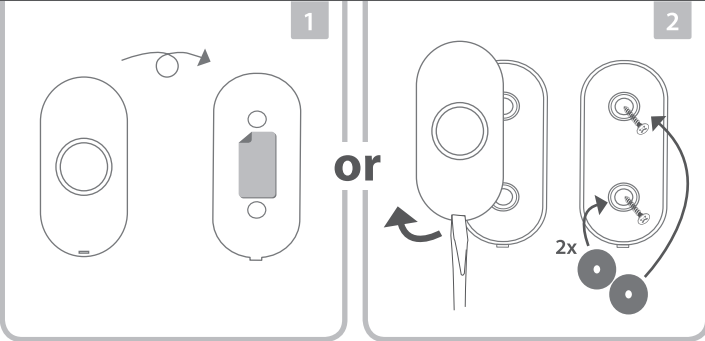

INSTALLATION | INSTALLATION | INSTALLATION | INSTALLATIE | INSTALLAZIONE | INSTALACIÓN