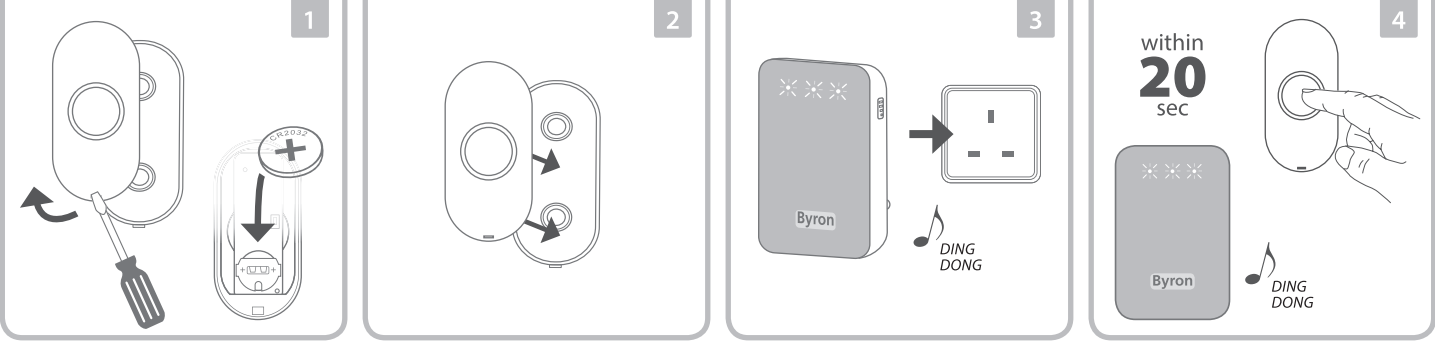

FIRST SET-UP | ERSTEINRICHTUNG | PREMIÈRE CONFIGURATION | EERSTE INSTALLATIE | PRIMO SET-UP | PRIMERA CONFIGURACIÓN