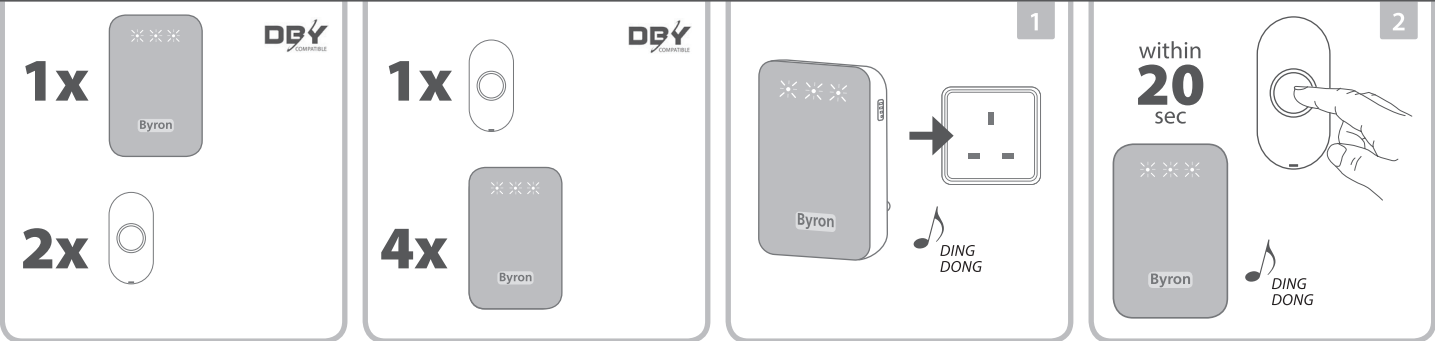

PAIRING MULTIPLE CHIMES | KOPPELN MEHRERER KLINGELN | JUMELAGE DE PLUSIEURS CARILLONS | MEERDERE DEURBELLEN KOPPELEN | ACCOPPIAMENTO MULTIPLO | EMPAREJANDO MÚLTIPLES TIMBRES