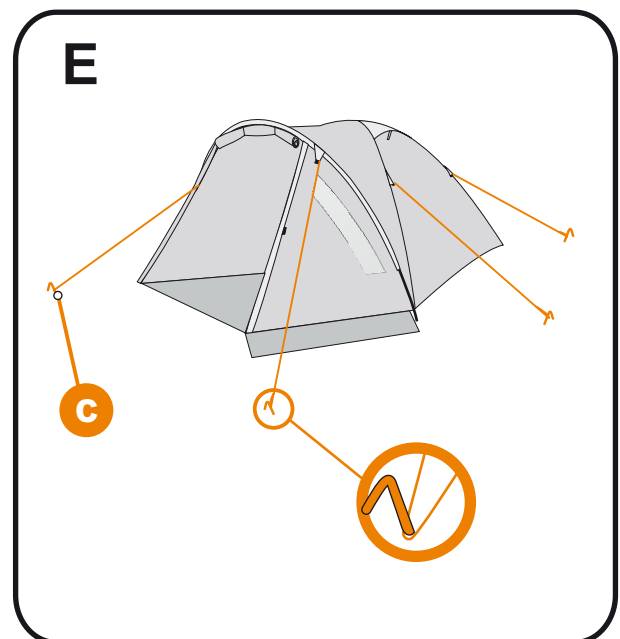

Trespass 4 Man Dome Tent

A x2 Orange fiberglass with middle **black**

B x1 Orange fiberglass with middle **grey**

C x21

! Tips and Guideline

- It would be useful to ask someone to help you.
- Make sure that the ground is as level as possible and is free from stones and sharp objects as these can puncture the groundsheet.
- Ensure zips are closed before pitching.
- Take note of the order you unpack the contents of the tent bag and the way the tent is folded. This will help in the repacking.
- In case of damage to any of the tent poles we have included spare poles and connectors.
- Tents are prone to internal condensation when the air inside is warmer than outside, avoid this by keeping the tent wall ventilated.