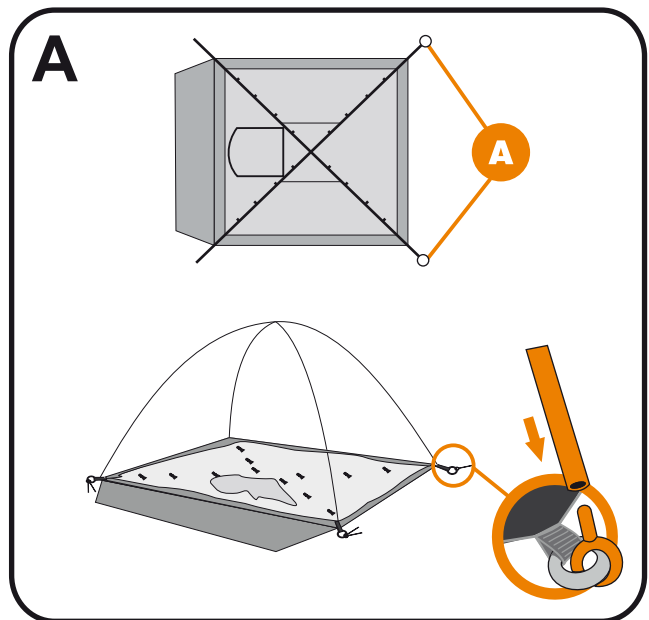

Trespass 4 Man Dome Tent

A x2 Orange fiberglass with middle **black**

B x1 Orange fiberglass with middle **grey**

C x21

! Tips and Guideline

- It would be useful to ask someone to help you.
- Make sure that the ground is as level as possible and is free from stones and sharp objects as these can puncture the groundsheet.
- Ensure zips are closed before pitching.
- Take note of the order you unpack the contents of the tent bag and the way the tent is folded. This will help in the repacking.
- In case of damage to any of the tent poles we have included spare poles and connectors.
- Tents are prone to internal condensation when the air inside is warmer than outside, avoid this by keeping the tent wall ventilated.