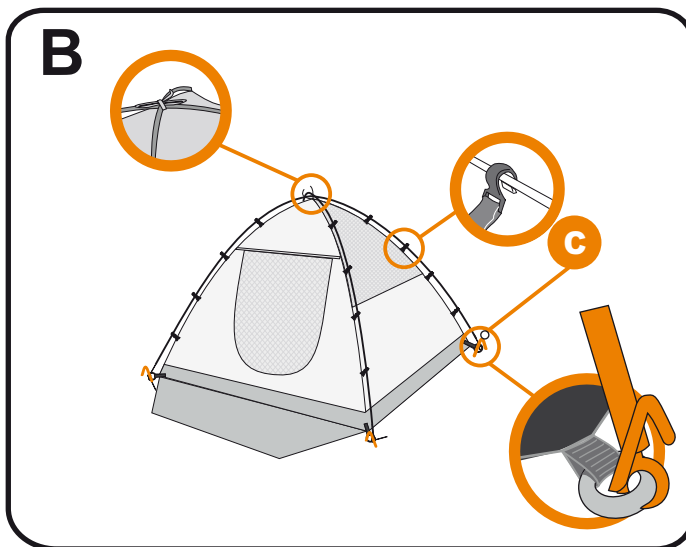

Trespass 4 Man Dome Tent

A x2 Orange fiberglass with middle **black**

B x1 Orange fiberglass with middle **grey**

C x21

! Tips and Guideline

- It would be useful to ask someone to help you.
- Make sure that the ground is as level as possible and is free from stones and sharp objects as these can puncture the groundsheet.
- Ensure zips are closed before pitching.
- Take note of the order you unpack the contents of the tent bag and the way the tent is folded. This will help in the repacking.
- In case of damage to any of the tent poles we have included spare poles and connectors.
- Tents are prone to internal condensation when the air inside is warmer than outside, avoid this by keeping the tent wall ventilated.