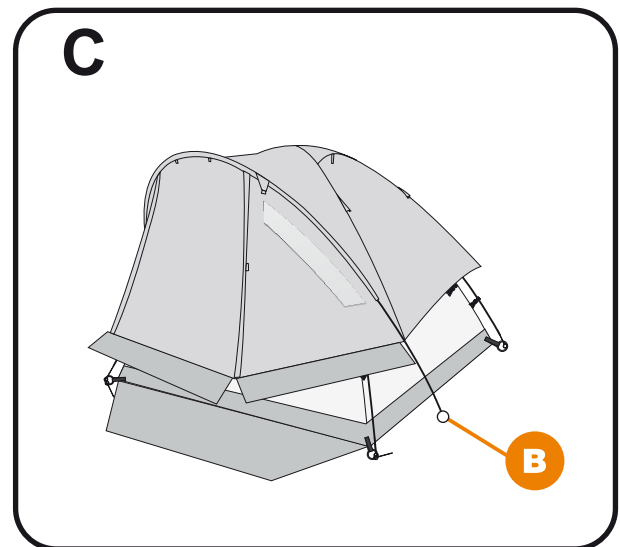

Trespass 4 Man Dome Tent

A x2 Orange fiberglass with middle **black**

B x1 Orange fiberglass with middle **grey**

C x21

! Tips and Guideline

- It would be useful to ask someone to help you.
- Make sure that the ground is as level as possible and is free from stones and sharp objects as these can puncture the groundsheet.
- Ensure zips are closed before pitching.
- Take note of the order you unpack the contents of the tent bag and the way the tent is folded. This will help in the repacking.
- In case of damage to any of the tent poles we have included spare poles and connectors.
- Tents are prone to internal condensation when the air inside is warmer than outside, avoid this by keeping the tent wall ventilated.