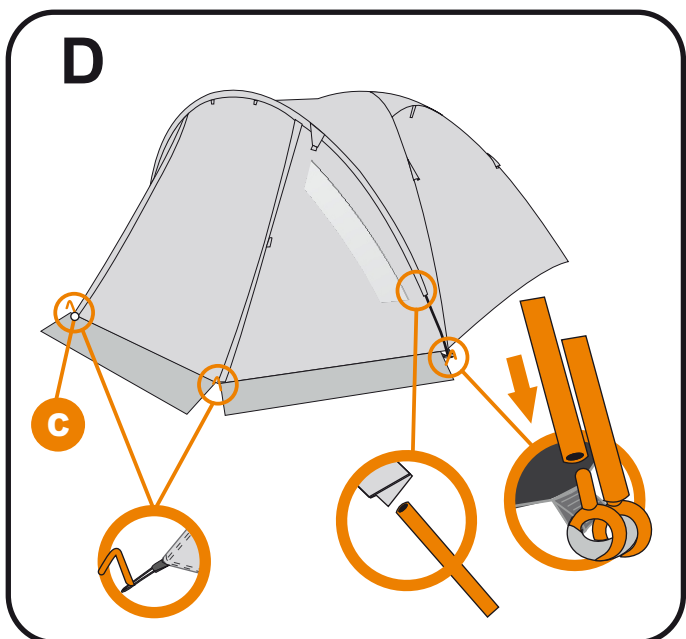

Trespass 4 Man Dome Tent

A x2 Orange fiberglass with middle **black**

B x1 Orange fiberglass with middle **grey**

C x21

! Tips and Guideline

- It would be useful to ask someone to help you.
- Make sure that the ground is as level as possible and is free from stones and sharp objects as these can puncture the groundsheet.
- Ensure zips are closed before pitching.
- Take note of the order you unpack the contents of the tent bag and the way the tent is folded. This will help in the repacking.
- In case of damage to any of the tent poles we have included spare poles and connectors.
- Tents are prone to internal condensation when the air inside is warmer than outside, avoid this by keeping the tent wall ventilated.