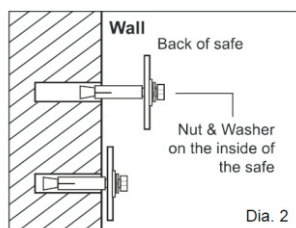

Always read the instruction manual

WARNING!

Always keep the key at a safe place. Secure the safe to wall or floor.

SPARE KEYS ARE UNAVAILABLE

This Product is guaranteed for domestic use only for a period of 12 months against faulty manufacture or materials.

Any other use may invalidate the guarantee. This product is not guaranteed for hire purposes. This guarantee does not affect the statutory rights of the consumer.

Note:

These important safeguards and instructions cannot cover all possible conditions and situations that may occur. It must be understood that common sense and caution are factors which cannot be built into any product. These factors must be applied by the person using this product.

Argos Ltd

489-499 Avebury Boulevard, Central Milton Keynes, MK9 2NW