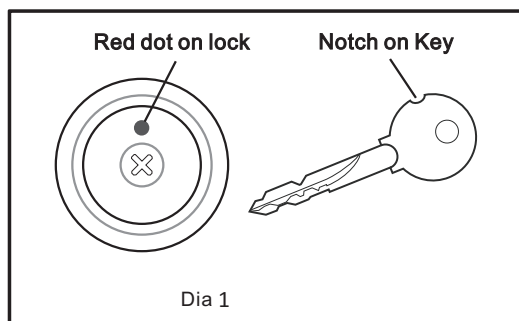

Always Read the Instruction Manual

ALWAYS KEEP YOUR MANUAL KEY AT A SAFE PLACE. YOU WILL NEED TO USE THE KEYS TO OPEN THE SAFE. SPARE KEYS ARE UNAVAILABLE!

THIS MANUAL CONTAINS IMPORTANT INFORMATION REGARDING THE OPERATION AND MAINTENANCE OF THE SAFE. COMPLETELY READ AND UNDERSTAND THE MANUAL BEFORE SECURING ITEMS IN THE SAFE. SAVE THIS MANUAL FOR FUTURE REFERENCE.

Mechanical Steel A5 Safe

SKU 3067772

HOME

LOCK DIAGRAM

NOTE: This safe is NOT fire proof.
NOTE: This safe has no cash rating.

SPECIFICATION

	S-20K
SIZE:	31 (W) x 20 (H) x 20 (D) CM
NET WEIGHT:	6.5 KGS
INTERNAL VOLUME:	8.4 LITRE

- Align the key notch to the red dot on the lock (dia 1).
- Insert the key and turn it clockwise to pull open the safe. Make sure you lift the door prior to pulling it slightly.

SECURING YOUR SAFE

ADVICE: WE STRONGLY RECOMMEND THAT YOU SECURE YOUR SAFE TO A WALL OR FLOOR FOR SECURITY REASONS.