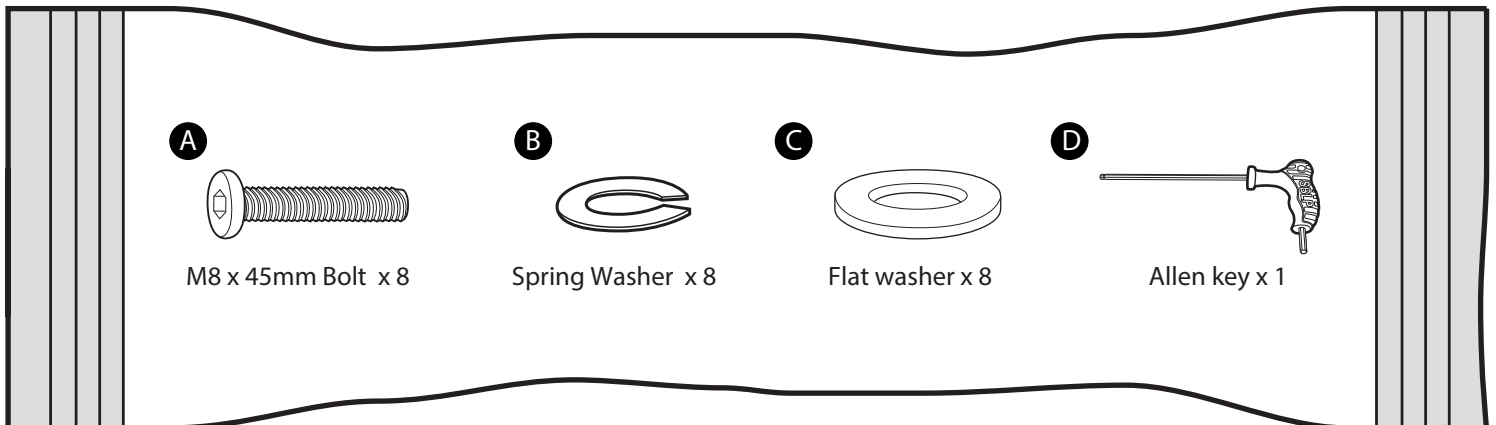

Parts

1 Table top with frame

2 Table leg x4

Fittings (Shown to scale)

Bag 1

M8 x 45mm Bolt x 8

Spring Washer x 8

Flat washer x 8