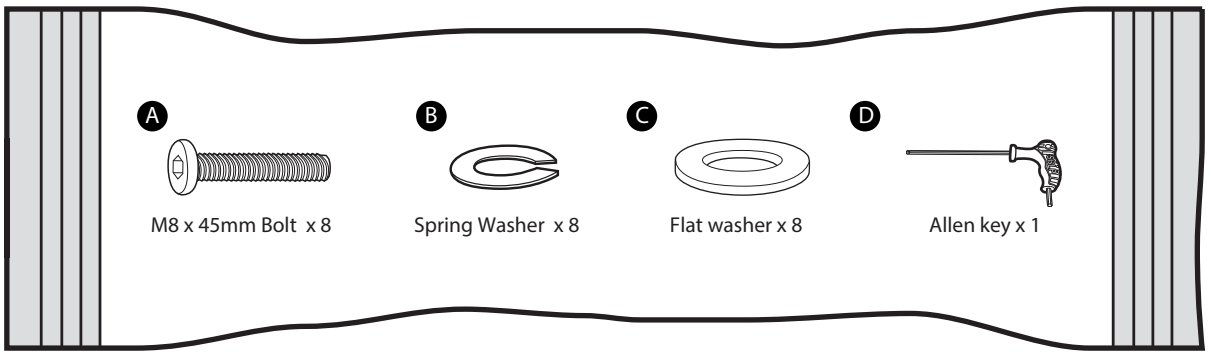

1

Assembly complete.