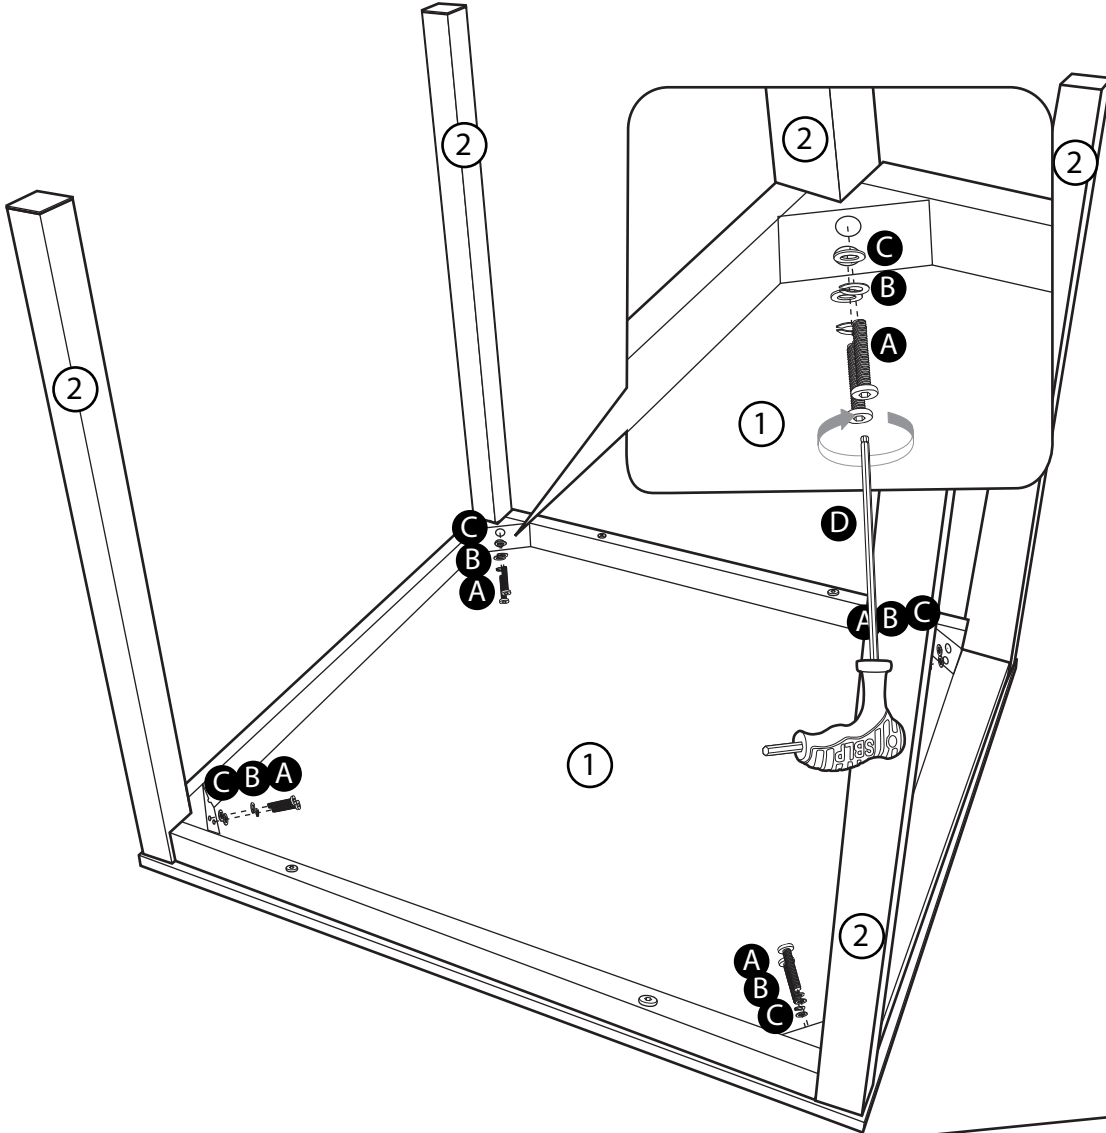

1

Assembly complete.