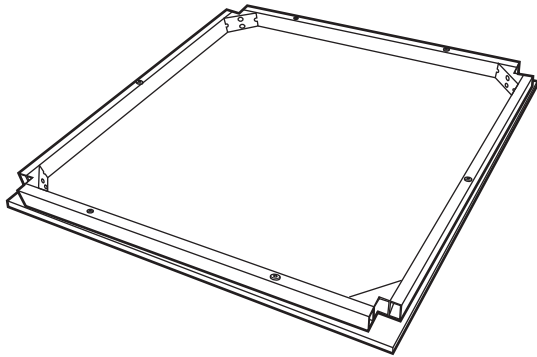

Safety and Care Advice

Product Details

HAB Toby Square Table White – 3060810

IMPORTANT, RETAIN FOR FUTURE REFERENCE: READ CAREFULLY.

- Keep children and animals away from the work area, small parts could choke if swallowed.
- Assemble the item as close to its final position (in the same room) as possible.
- Assemble on a soft level surface to avoid damaging the unit or your floor.
- We do not recommend the use of power drill/drivers for inserting screws as this could damage the unit. Only use hand screwdrivers.
- Parts of the assembly will be easier with 2 people.
- Dispose of all packaging carefully and responsibly.

Parts

1 Table top with frame

2 Table leg x4

Fittings (Shown to scale)

Bag 1

M8 x 45mm Bolt x 8

Spring Washer x 8

Flat washer x 8