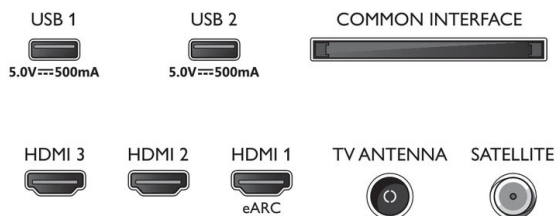

Supported HDMI video features

- HDR: HDR10, HLG

Multimedia Applications

- Video Playback Formats: Containers: AVI, MKV, H264/MPEG-4 AVC, MPEG-1, MPEG-2, MPEG-4, VP9, HEVC (H.265), AV1
- Subtitles Formats Support: .SML, .SRT, .SSA, .SUB, .TXT, .ASS
- Music Playback Formats: AAC, MP3, WAV, WMA (v2 up to v9.2), WMA-PRO (v9 and v10), FLAC
- Picture Playback Formats: JPEG, BMP, GIF, PNG, HEIF

Design

- Colours of TV: Anthracite grey bezel
- Stand design: Anthracite grey sticks

Dimensions

- Box dimensions (W x H x D): 1100.0 x 695.0 x 140.0 mm
- Set dimensions (W x H x D): 958.0 x 567.0 x 87.0 mm
- Set dimensions with stand (W x H x D): 958.0 x 587.0 x 223.0 mm
- Product weight: 6.7 kg
- Product weight (+stand): 6.8 kg

- Weight incl. Packaging: 9.1 kg
- Wall-mount compatible: 200 x 100 mm
- Stand dimensions (W x H x D): 756.0 x 20.0 x 223.0 mm
- Distance between 2 stands: 756.0 mm
- Stand height to TV bottom edge: 20.0 mm

Accessories

- Included accessories: Remote Control, 2 x AAA Batteries, Tabletop stand, Power cord, Quick start guide, Legal and safety brochure

EU Energy card

- EPREL registration numbers: 1399865
- Energy class for SDR: F
- On mode power demand for SDR: 51 kWh/1000h
- Energy class for HDR: G
- On mode power demand for HDR: 89 kWh/1000h
- Off mode power consumption: n.a.
- Networked standby mode: 2.0 W
- Panel technology used: LED LCD

Connections

Side

Rear

Issue date 2023-03-26

Version: 1.2.1

12 NC: 8670 001 88171
EAN: 87 18863 03686 0

© 2023 Koninklijke Philips N.V.
All Rights reserved.

Specifications are subject to change without notice.
Trademarks are the property of Koninklijke Philips N.V.
or their respective owners.

www.philips.com

* Google Assistant is available in selected languages and countries. The list of supported countries and languages will be expanded over time. For the latest information, please contact our customer care.

* EPG and actual visibility (up to 8 days) is country- and operator-dependent.

* The TV supports DVB reception for 'Free to air' broadcast. Specific DVB operators may not be supported. An up to date list can be found in the FAQ section of the Philips support website. For some operators Conditional Access and subscription are required. Contact your operator for more information.

* Philips TV Remote app and related functionalities vary per TV model, operator and country, as well as smart device model and OS. For more details please visit: www.philips.com/TVRemoteapp.

* Smart TV app availability varies per TV model and country. For more details please visit: www.philips.com/smarty.

* This television contains lead only in certain parts or components where no technology alternatives exist in accordance with existing exemption clauses under the RoHS Directive.

* Amazon Prime is available in selected languages and countries.

* Netflix subscription required. Subject to terms on <https://www.netflix.com>

* Rakuten TV is available in selected languages and countries.

* Remote control without microphone, Google Assistant works via the mobile Google Home app or via Google Home Speaker.

* "Works with Google Assistant" is applicable in the countries where Google have introduced the function.