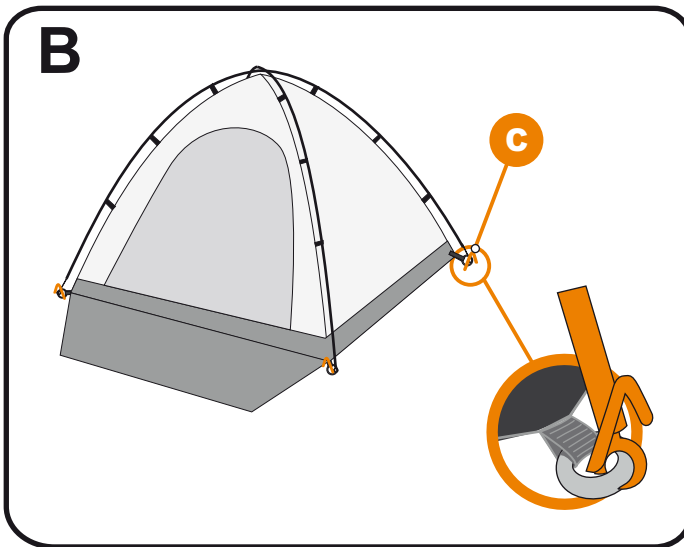

Trespass 2 Man Dome Tent

A x2 Orange fiberglass with middle **black**

B x1 Orange fiberglass with middle **grey**

C x21

⚠️ Tips and Guideline

- It would be useful to ask someone to help you.
- Make sure that the ground is as level as possible and is free from stones and sharp objects as these can puncture the groundsheet.
- Ensure zips are closed before pitching.
- Take note of the order you unpack the contents of the tent bag and the way the tent is folded. This will help in the repacking.
- In case of damage to any of the tent poles we have included spare poles and connectors.
- Tents are prone to internal condensation when the air inside is warmer than outside, avoid this by keeping the tent wall ventilated.