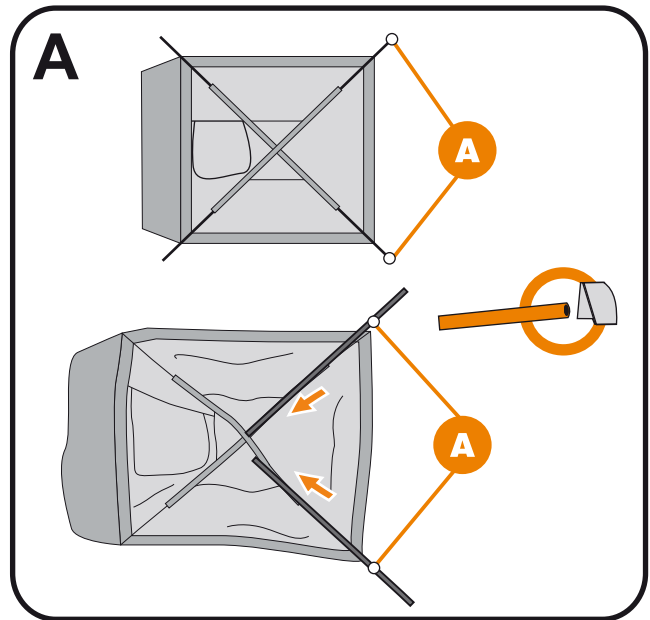

Trespass 2 Man Dome Tent

A x2 Orange fiberglass with middle **black**

B x1 Orange fiberglass with middle **grey**

C x21

⚠️ Tips and Guideline

- It would be useful to ask someone to help you.
- Make sure that the ground is as level as possible and is free from stones and sharp objects as these can puncture the groundsheet.
- Ensure zips are closed before pitching.
- Take note of the order you unpack the contents of the tent bag and the way the tent is folded. This will help in the repacking.
- In case of damage to any of the tent poles we have included spare poles and connectors.
- Tents are prone to internal condensation when the air inside is warmer than outside, avoid this by keeping the tent wall ventilated.