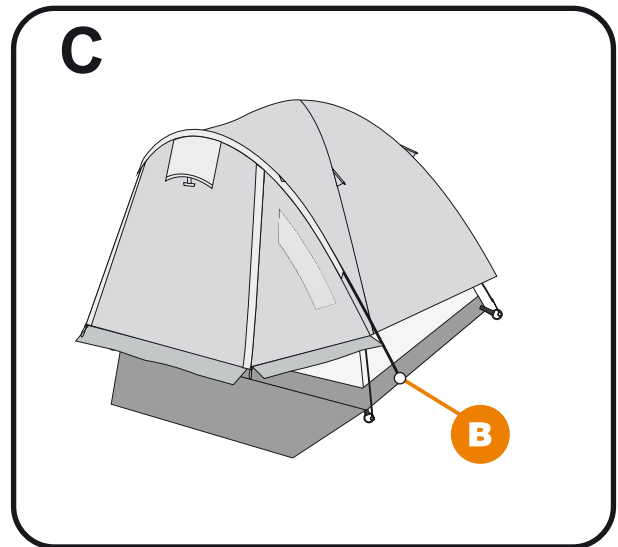

Trespass 2 Man Dome Tent

A x2 Orange fiberglass with middle **black**

B x1 Orange fiberglass with middle **grey**

C x21

⚠️ Tips and Guideline

- It would be useful to ask someone to help you.
- Make sure that the ground is as level as possible and is free from stones and sharp objects as these can puncture the groundsheet.
- Ensure zips are closed before pitching.
- Take note of the order you unpack the contents of the tent bag and the way the tent is folded. This will help in the repacking.
- In case of damage to any of the tent poles we have included spare poles and connectors.
- Tents are prone to internal condensation when the air inside is warmer than outside, avoid this by keeping the tent wall ventilated.