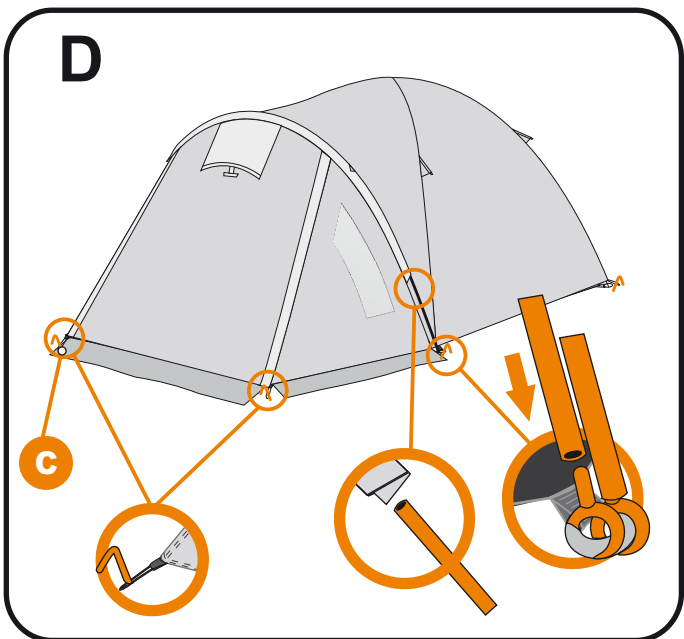

Trespass 2 Man Dome Tent

A x2 Orange fiberglass with middle **black**

B x1 Orange fiberglass with middle **grey**

C x21

⚠️ Tips and Guideline

- It would be useful to ask someone to help you.
- Make sure that the ground is as level as possible and is free from stones and sharp objects as these can puncture the groundsheet.
- Ensure zips are closed before pitching.
- Take note of the order you unpack the contents of the tent bag and the way the tent is folded. This will help in the repacking.
- In case of damage to any of the tent poles we have included spare poles and connectors.
- Tents are prone to internal condensation when the air inside is warmer than outside, avoid this by keeping the tent wall ventilated.