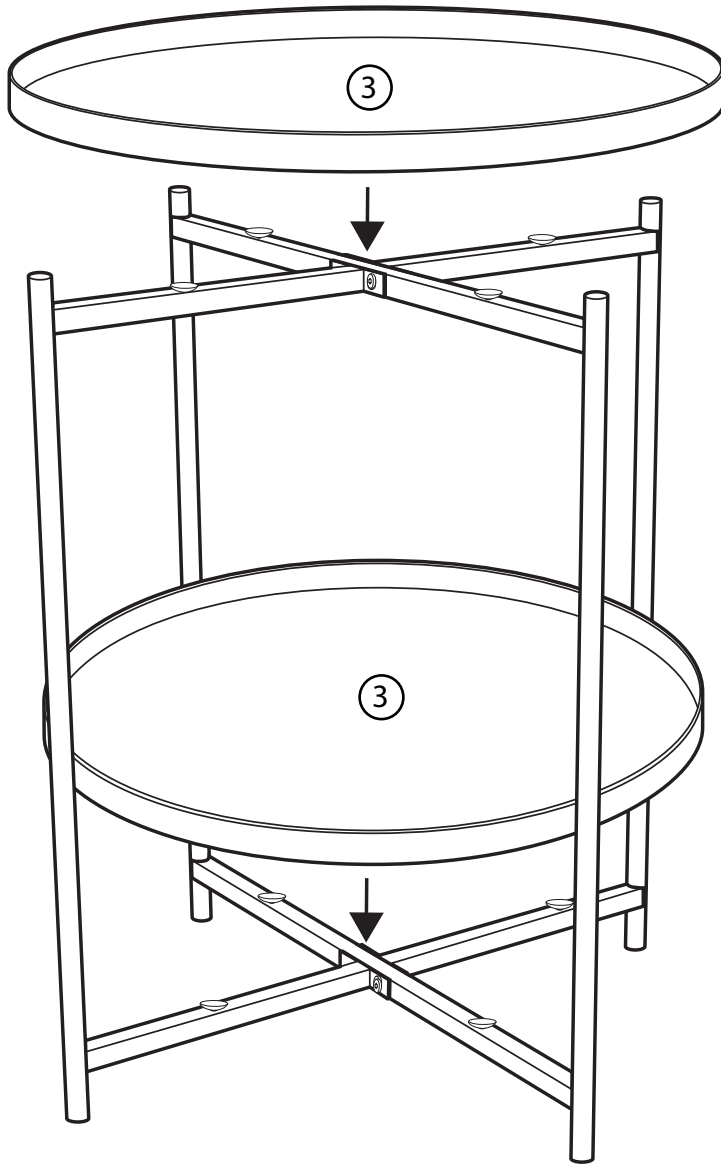

- This product is compliant BS EN 12521:2015

Parts

1 Leg x2

2 Leg frame

3 Tray x2

Fittings (Shown to scale)

Bag 1

A

Glass sucker x8

Tools required

Ruler/tape
measure

1

2

3

Assembly complete.