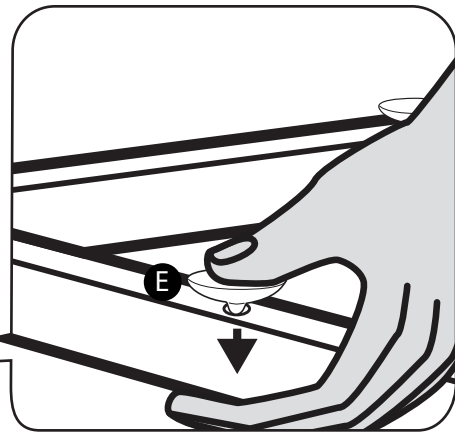

Glass sucker x8

Tools required

Ruler/tape
measure

1

2

3

Assembly complete.