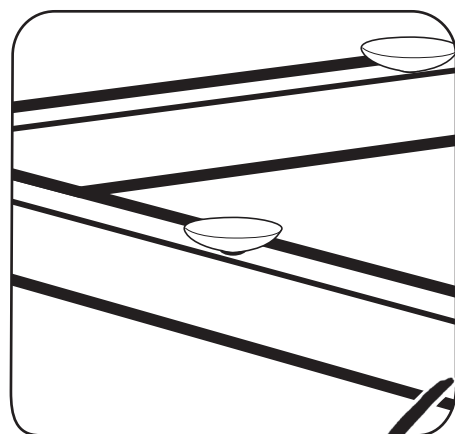

Glass sucker x8

Tools required

Ruler/tape
measure

1

2

3

Assembly complete.