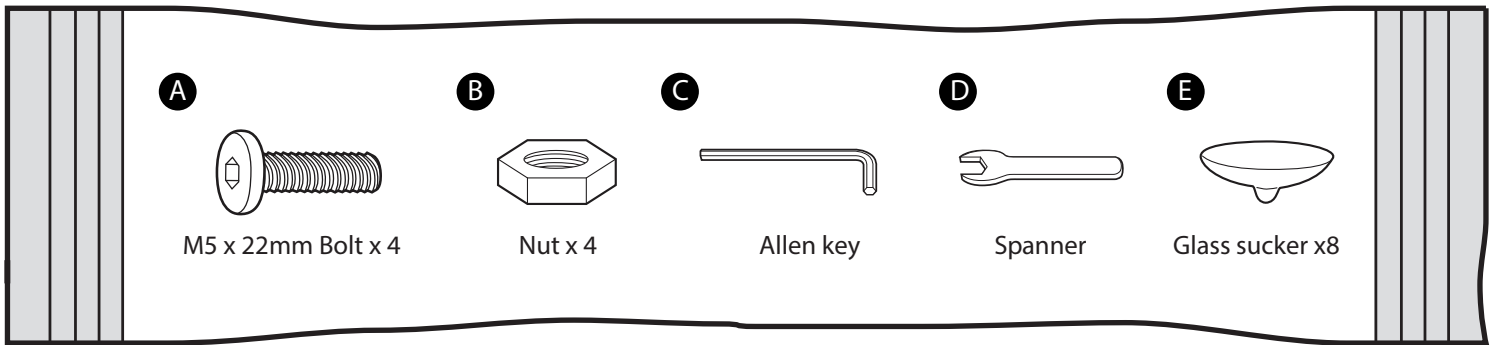

- This product is compliant BS EN 12521:2015

Parts

1 Leg x2

2 Leg frame

3 Tray x2

Fittings (Shown to scale)

Bag 1

A