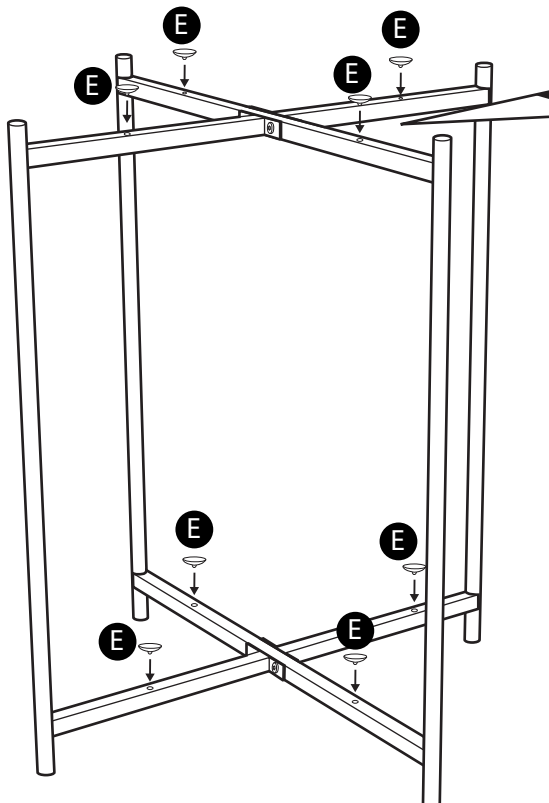

- This product is compliant BS EN 12521:2015

Parts

1 Leg x2

2 Leg frame

3 Tray x2

Fittings (Shown to scale)

Bag 1

A

Glass sucker x8

Tools required

Ruler/tape
measure

1

2

3

Assembly complete.