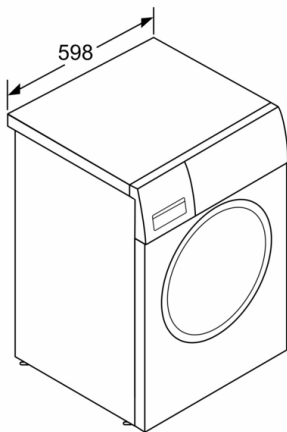

Technical Data

Construction type: Free-standing
 Door hinge: Left
 Color / Material body: White
 Length of electrical supply cord: 160 cm
 : 850.00 mm
 Height of the product: 848 mm
 Dimensions of the product: 848 x 598 x 550 mm
 Wheels: No
 Net weight: 68.2 kg
 Drum volume: 55 l
 Main colour of product: White
 Door Frame: Silver-white
 Connection rating: 2300 W
 Fuse protection: 10 A
 Voltage: 220-240 V
 Frequency: 50 Hz
 Energy Star Qualified: No
 Cord Included: Yes
 Plug type: GB plug
 Length of supply hose (in): 59.05 "
 Dimensions of the packed product: 33.85 x 25.59 x 25.59
 Net weight: 150.000 lbs
 Gross weight: 153.000 lbs
 Length of drain hose: 150.00 cm
 Length of supply hose: 150.00 cm
 Dimensions of the packed product (HxWxD): 860 x 650 x 650 mm
 Gross weight: 69.2 kg
 Connection rating: 2300 W
 Fuse protection: 10 A
 Voltage: 220-240 V
 Frequency: 50 Hz
 Water protection system: Multiple water protection
 Number of Options: 7
 Maximum spin speed: 1400 rpm
 Spin speed options: Variable
 Digital countdown indicator: Yes
 Energy Efficiency Class: C
 Weighted energy consumption in kWh per 100 washing cycles of eco 40-60 programme: 62 kWh
 Maximum capacity in kg: 8.0 kg
 The water consumption of the eco programme in liters per cycle: 47 l
 Duration of eco 40-60 programme in hours and mins at rated capacity: 3:26 h
 Spin-drying efficiency class of eco 40-60 programme: B
 Airborne acoustical noise emission class: B
 Airborne acoustical noise emissions : 75 dB(A) re 1 pW

Technical Information

- Slide-under installation
- Dimensions (H x W): 84.8 cm x 59.8 cm
- Appliance depth: 55.0 cm
- Appliance depth incl. door: 60.0 cm
- Appliance depth with open door: 101.7 cm

¹ Scale of Energy Efficiency Classes from A to G

**Series 4, Washing machine, front loader, 8
kg, 1400 rpm
WAN28282GB**

measurements in mm

measurements in mm

measurements in mm