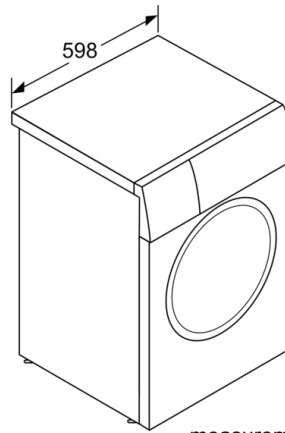

Technical Data

Construction type: Free-standing
 Door hinge: Left
 Color / Material body: White
 Length of electrical supply cord: 160 cm
 : 850.00 mm
 Height of the product: 848 mm
 Dimensions of the product: 848 x 598 x 550 mm
 Wheels: No
 Net weight: 68.2 kg
 Drum volume: 55 l
 Main colour of product: White
 Door Frame: Silver-white
 Connection rating: 2300 W
 Fuse protection: 10 A
 Voltage: 220-240 V
 Frequency: 50 Hz
 Energy Star Qualified: No
 Cord Included: Yes
 Plug type: GB plug
 Length of supply hose (in): 59.05 "
 Dimensions of the packed product: 33.85 x 25.59 x 25.59
 Net weight: 150.000 lbs
 Gross weight: 153.000 lbs
 Length of drain hose: 150.00 cm
 Length of supply hose: 150.00 cm
 Dimensions of the packed product (HxWxD): 860 x 650 x 650 mm
 Gross weight: 69.2 kg
 Connection rating: 2300 W
 Fuse protection: 10 A
 Voltage: 220-240 V
 Frequency: 50 Hz
 Water protection system: Multiple water protection
 Number of Options: 7
 Maximum spin speed: 1400 rpm
 Spin speed options: Variable
 Digital countdown indicator: Yes
 Energy Efficiency Class: C
 Weighted energy consumption in kWh per 100 washing cycles of eco 40-60 programme: 62 kWh
 Maximum capacity in kg: 8.0 kg
 The water consumption of the eco programme in liters per cycle: 47 l
 Duration of eco 40-60 programme in hours and mins at rated capacity: 3:26 h
 Spin-drying efficiency class of eco 40-60 programme: B
 Airborne acoustical noise emission class: B
 Airborne acoustical noise emissions : 75 dB(A) re 1 pW

Technical Information

- Slide-under installation
- Dimensions (H x W): 84.8 cm x 59.8 cm
- Appliance depth: 55.0 cm
- Appliance depth incl. door: 60.0 cm
- Appliance depth with open door: 101.7 cm

¹ Scale of Energy Efficiency Classes from A to G

**Series 4, Washing machine, front loader, 8
kg, 1400 rpm
WAN28282GB**

measurements in mm

measurements in mm

measurements in mm