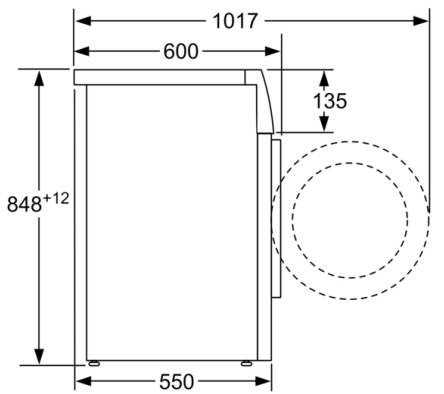

Technical Data

Construction type: Free-standing
 Door hinge: Left
 Color / Material body: White
 Length of electrical supply cord: 160 cm
 : 850.00 mm
 Height of the product: 848 mm
 Dimensions of the product: 848 x 598 x 550 mm
 Wheels: No
 Net weight: 68.2 kg
 Drum volume: 55 l
 Main colour of product: White
 Door Frame: Silver-white
 Connection rating: 2300 W
 Fuse protection: 10 A
 Voltage: 220-240 V
 Frequency: 50 Hz
 Energy Star Qualified: No
 Cord Included: Yes
 Plug type: GB plug
 Length of supply hose (in): 59.05 "
 Dimensions of the packed product: 33.85 x 25.59 x 25.59
 Net weight: 150.000 lbs
 Gross weight: 153.000 lbs
 Length of drain hose: 150.00 cm
 Length of supply hose: 150.00 cm
 Dimensions of the packed product (HxWxD): 860 x 650 x 650 mm
 Gross weight: 69.2 kg
 Connection rating: 2300 W
 Fuse protection: 10 A
 Voltage: 220-240 V
 Frequency: 50 Hz
 Water protection system: Multiple water protection
 Number of Options: 7
 Maximum spin speed: 1400 rpm
 Spin speed options: Variable
 Digital countdown indicator: Yes
 Energy Efficiency Class: C
 Weighted energy consumption in kWh per 100 washing cycles of eco 40-60 programme: 62 kWh
 Maximum capacity in kg: 8.0 kg
 The water consumption of the eco programme in liters per cycle: 47 l
 Duration of eco 40-60 programme in hours and mins at rated capacity: 3:26 h
 Spin-drying efficiency class of eco 40-60 programme: B
 Airborne acoustical noise emission class: B
 Airborne acoustical noise emissions : 75 dB(A) re 1 pW

Technical Information

- Slide-under installation
- Dimensions (H x W): 84.8 cm x 59.8 cm
- Appliance depth: 55.0 cm
- Appliance depth incl. door: 60.0 cm
- Appliance depth with open door: 101.7 cm

¹ Scale of Energy Efficiency Classes from A to G

**Series 4, Washing machine, front loader, 8
kg, 1400 rpm
WAN28282GB**

measurements in mm

measurements in mm

measurements in mm