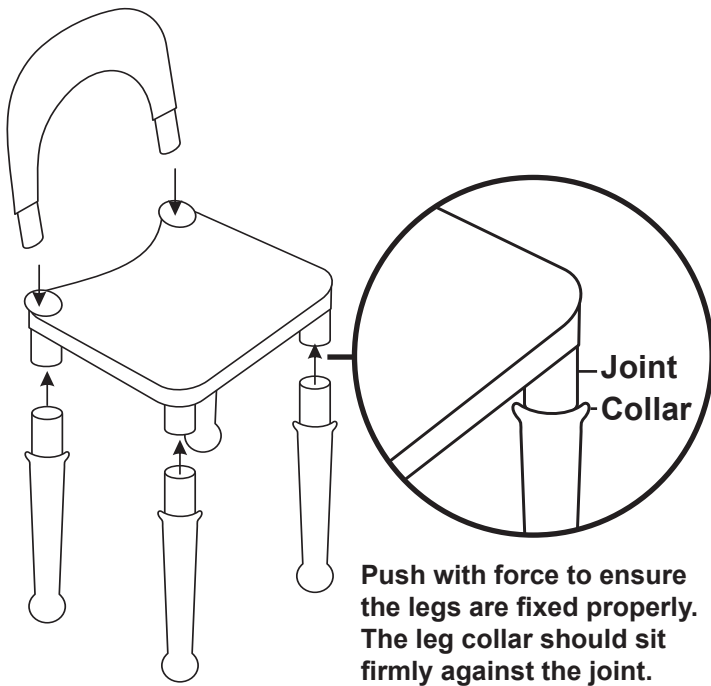

To assemble chairs

Please note the following information:

- A. During assembly children should be kept away from the product due to possible risk of injury.
- B. Do not use this item if any components are missing or damaged.
- C. This product is suitable for children in the age range of 2-6 years.
- D. Maximum child weight 25kg.
- E. No tools are required to assemble this product.
- F. **CARE INSTRUCTION:** Wash or clean with soap and warm water.
- G. **IMPORTANT:** Retain these instructions for future reference.

Customer Service:
 customer.services@libertyhousetoys.co.uk

To assemble table

Push with force to ensure the legs are fixed properly.

Top fits snugly on to table base (complete with plug).

Plug for use with sand and water play.

Remove the plug to release the sand or water after use.