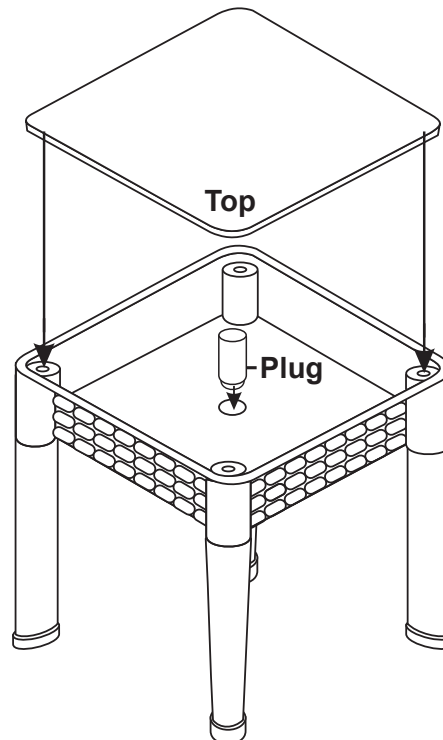

To assemble chairs

Please note the following information:

- A. During assembly children should be kept away from the product due to possible risk of injury.
- B. Do not use this item if any components are missing or damaged.
- C. This product is suitable for children in the age range of 2-6 years.
- D. Maximum child weight 25kg.
- E. No tools are required to assemble this product.
- F. **CARE INSTRUCTION:** Wash or clean with soap and warm water.
- G. **IMPORTANT:** Retain these instructions for future reference.

Customer Service:
 customer.services@libertyhousetoys.co.uk

To assemble table

Push with force to ensure the legs are fixed properly.

Top fits snugly on to table base (complete with plug).

Plug for use with sand and water play.

Remove the plug to release the sand or water after use.