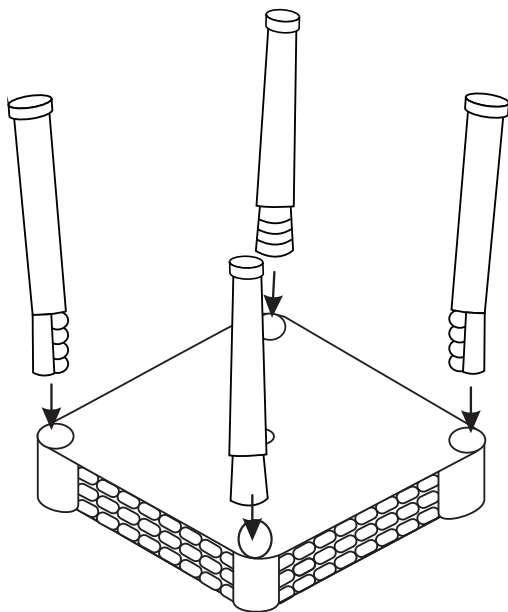

To assemble chairs

Please note the following information:

- A. During assembly children should be kept away from the product due to possible risk of injury.
- B. Do not use this item if any components are missing or damaged.
- C. This product is suitable for children in the age range of 2-6 years.
- D. Maximum child weight 25kg.
- E. No tools are required to assemble this product.
- F. **CARE INSTRUCTION:** Wash or clean with soap and warm water.
- G. **IMPORTANT:** Retain these instructions for future reference.

Customer Service:
 customer.services@libertyhousetoys.co.uk

To assemble table

Push with force to ensure the legs are fixed properly.

Top fits snugly on to table base (complete with plug).

Plug for use with sand and water play.

Remove the plug to release the sand or water after use.