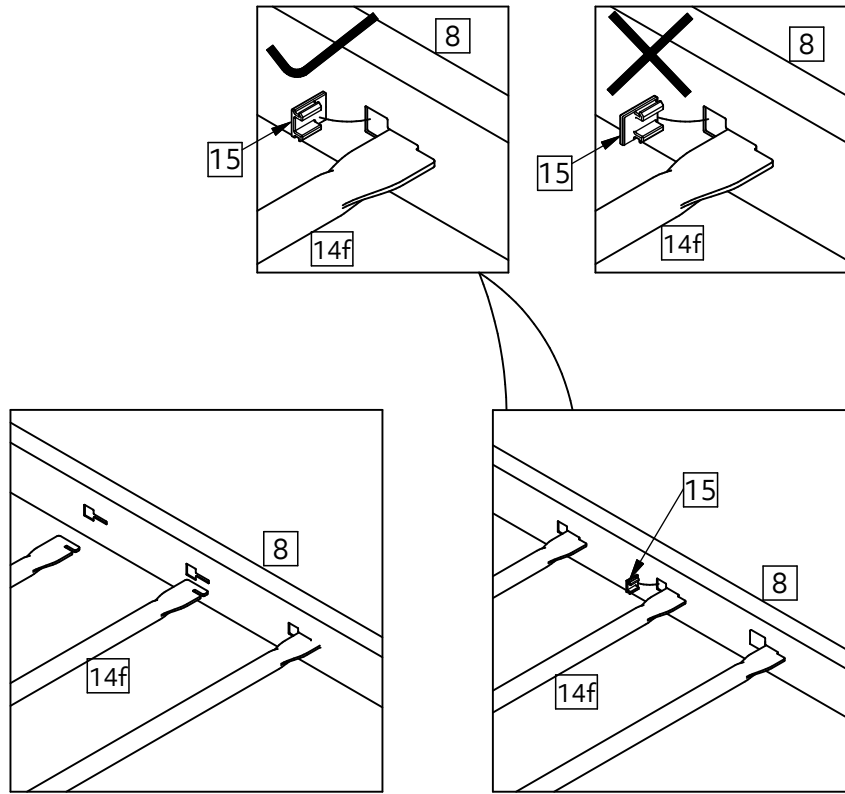

Fittings (Shown to scale)

Bag

⚠ Please do not completely tighten all the hardware, until the entire assembly is complete.

Panels

1 Post x2
(379mm)

5 Headboard x1
(1248x733mm)

6 Footboard x1
(1248x604mm)

8 Side Rail x2
(1896mm)

14f Slat x 14
(1217mm)

17 Brace 01 x 1
(1790mm)

15 Plastic Plug x 28
(12x14mm)

18 Brace 02 x 2
(1239mm)

21 Leg x 2
(312mm)

1

2

3

4

5

22mm M8 3 in 1 Bolt x 8

Allen key x 1

Plastic Washer M8 x 8

6

Assembly is complete

Fully tighten all the bolts to finish the assembly.