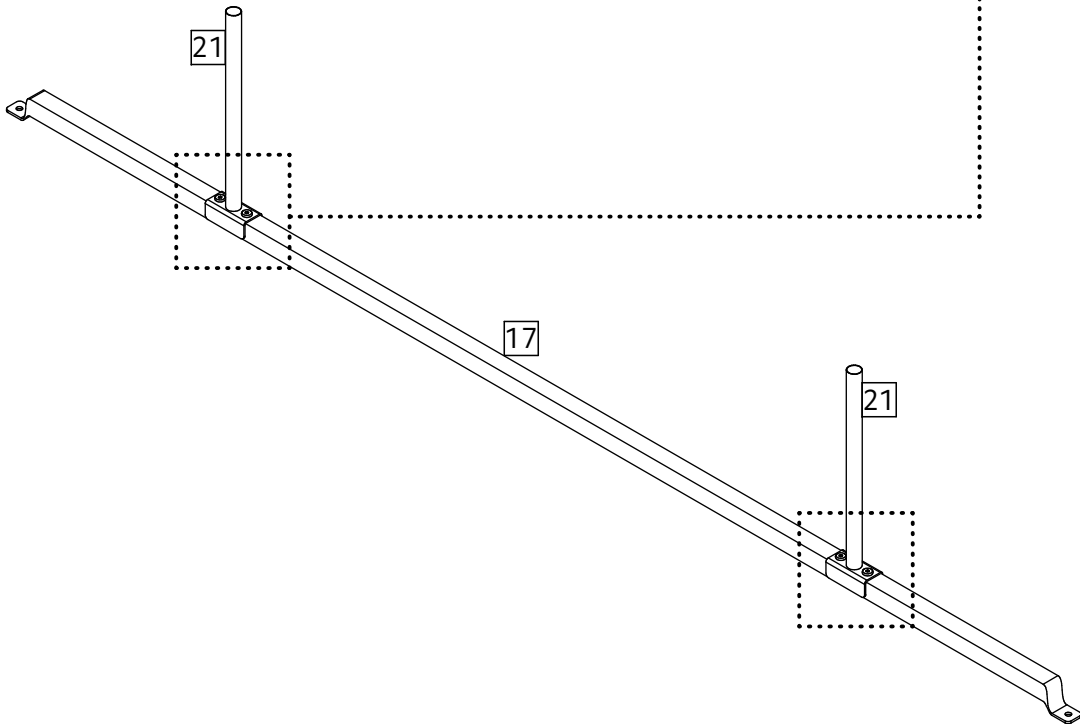

Fittings (Shown to scale)

Bag

⚠ Please do not completely tighten all the hardware, until the entire assembly is complete.

Panels

1 Post x2
(379mm)

5 Headboard x1
(1248x733mm)

6 Footboard x1
(1248x604mm)

8 Side Rail x2
(1896mm)

14f Slat x 14
(1217mm)

17 Brace 01 x 1
(1790mm)

15 Plastic Plug x 28
(12x14mm)

18 Brace 02 x 2
(1239mm)

21 Leg x 2
(312mm)

1

2

3