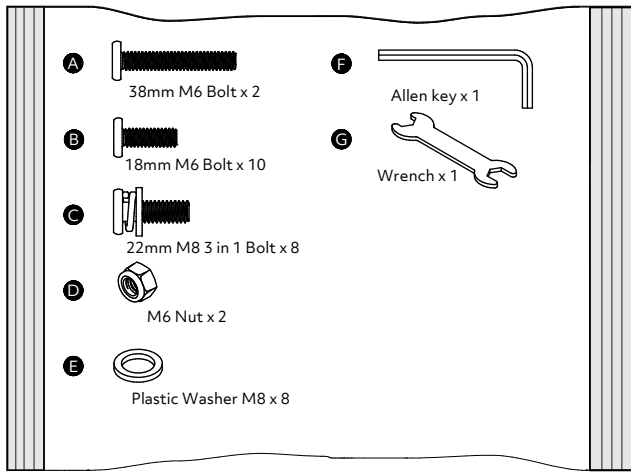

Fittings (Shown to scale)

Bag

⚠ Please do not completely tighten all the hardware, until the entire assembly is complete.

Panels

1 Post x2
(379mm)

5 Headboard x1
(1248x733mm)

6 Footboard x1
(1248x604mm)

8 Side Rail x2
(1896mm)

14f Slat x 14
(1217mm)

17 Brace 01 x 1
(1790mm)

15 Plastic Plug x 28
(12x14mm)

18 Brace 02 x 2
(1239mm)

21 Leg x 2
(312mm)

1

2

3

4

5

22mm M8 3 in 1 Bolt x 8

Allen key x 1

Plastic Washer M8 x 8

6

Assembly is complete

Fully tighten all the bolts to finish the assembly.