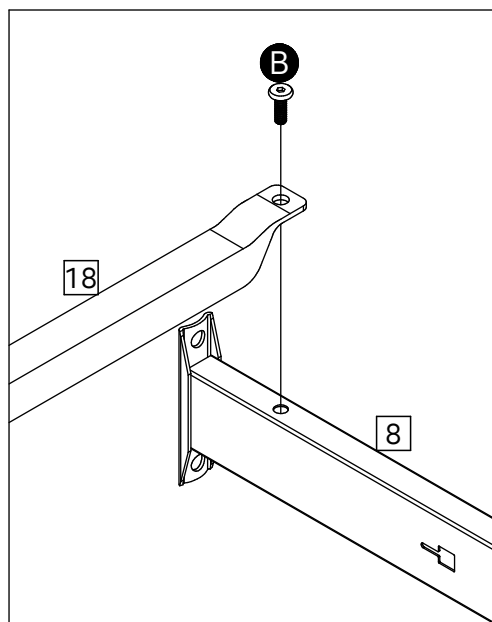

Fittings (Shown to scale)

Bag

⚠ Please do not completely tighten all the hardware, until the entire assembly is complete.

Panels

1 Post x2
(379mm)

5 Headboard x1
(1248x733mm)

6 Footboard x1
(1248x604mm)

8 Side Rail x2
(1896mm)

14f Slat x 14
(1217mm)

17 Brace 01 x 1
(1790mm)

15 Plastic Plug x 28
(12x14mm)

18 Brace 02 x 2
(1239mm)

21 Leg x 2
(312mm)

1

2

3