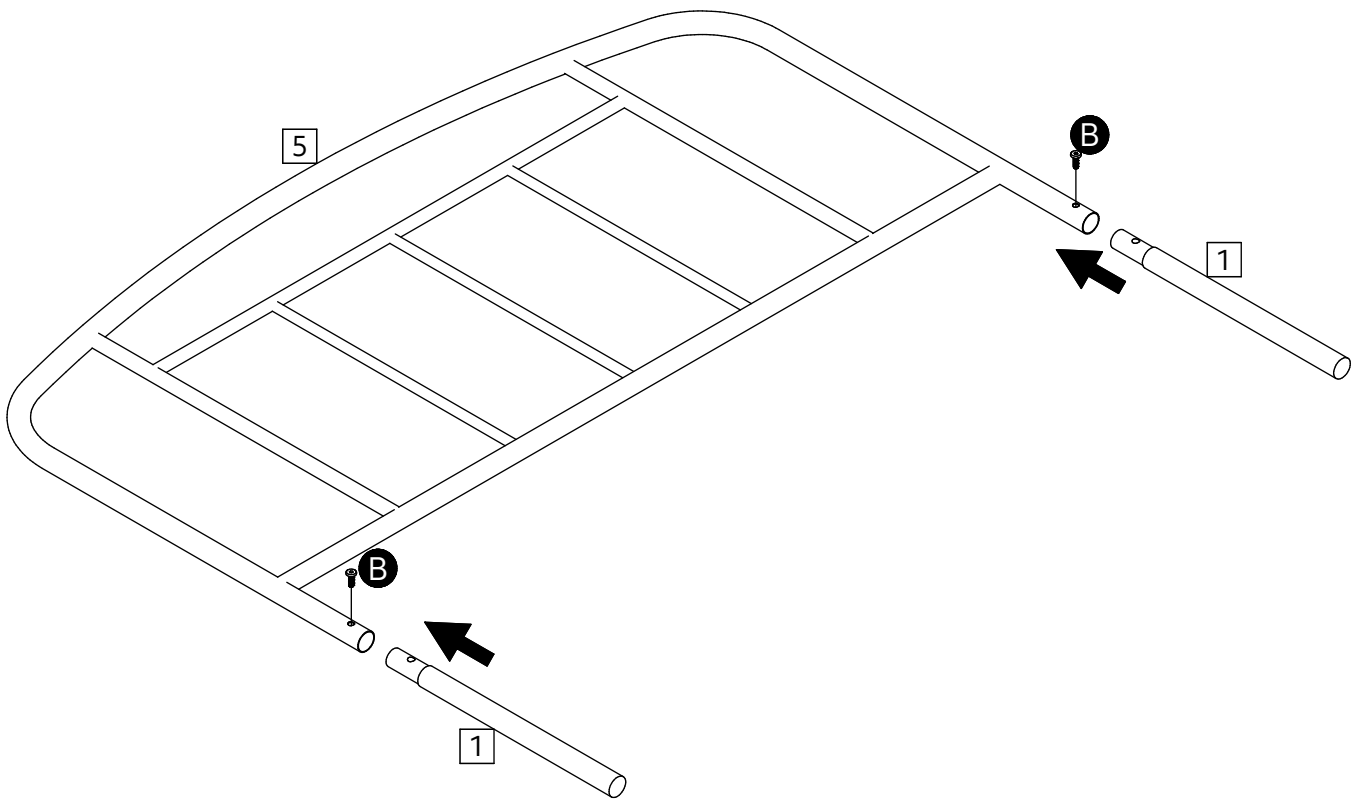

Fittings (Shown to scale)

Bag

⚠ Please do not completely tighten all the hardware, until the entire assembly is complete.

Panels

1 Post x2
(379mm)

5 Headboard x1
(1248x733mm)

6 Footboard x1
(1248x604mm)

8 Side Rail x2
(1896mm)

14f Slat x 14
(1217mm)

17 Brace 01 x 1
(1790mm)

15 Plastic Plug x 28
(12x14mm)

18 Brace 02 x 2
(1239mm)

21 Leg x 2
(312mm)

1

2

3