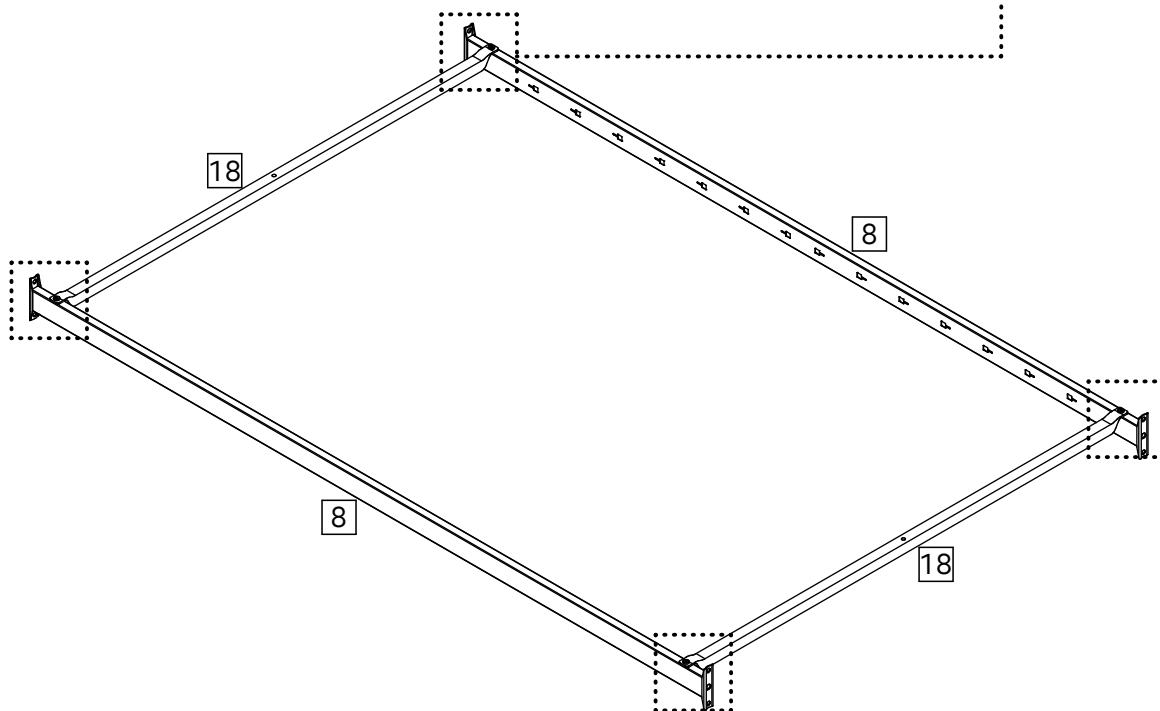

Fittings (Shown to scale)

Bag

⚠ Please do not completely tighten all the hardware, until the entire assembly is complete.

Panels

1 Post x2
(379mm)

5 Headboard x1
(1248x733mm)

6 Footboard x1
(1248x604mm)

8 Side Rail x2
(1896mm)

14f Slat x 14
(1217mm)

17 Brace 01 x 1
(1790mm)

15 Plastic Plug x 28
(12x14mm)

18 Brace 02 x 2
(1239mm)

21 Leg x 2
(312mm)

1

2

3