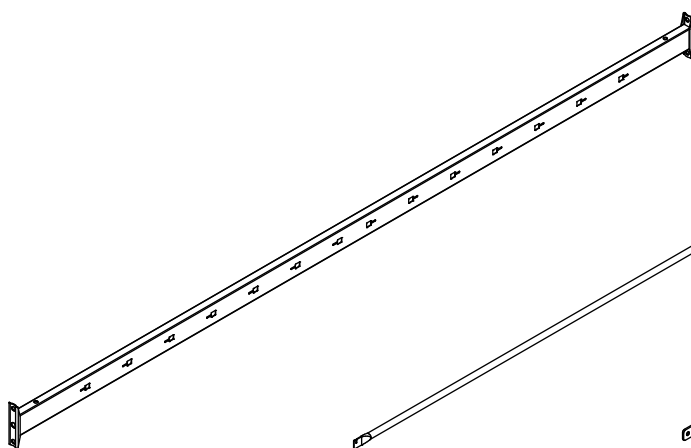

Fittings (Shown to scale)

Bag

⚠ Please do not completely tighten all the hardware, until the entire assembly is complete.

Panels

1 Post x2
(379mm)

5 Headboard x1
(1248x733mm)

6 Footboard x1
(1248x604mm)

8 Side Rail x2
(1896mm)

14f Slat x 14
(1217mm)

17 Brace 01 x 1
(1790mm)

15 Plastic Plug x 28
(12x14mm)

18 Brace 02 x 2
(1239mm)

21 Leg x 2
(312mm)

1

2

3