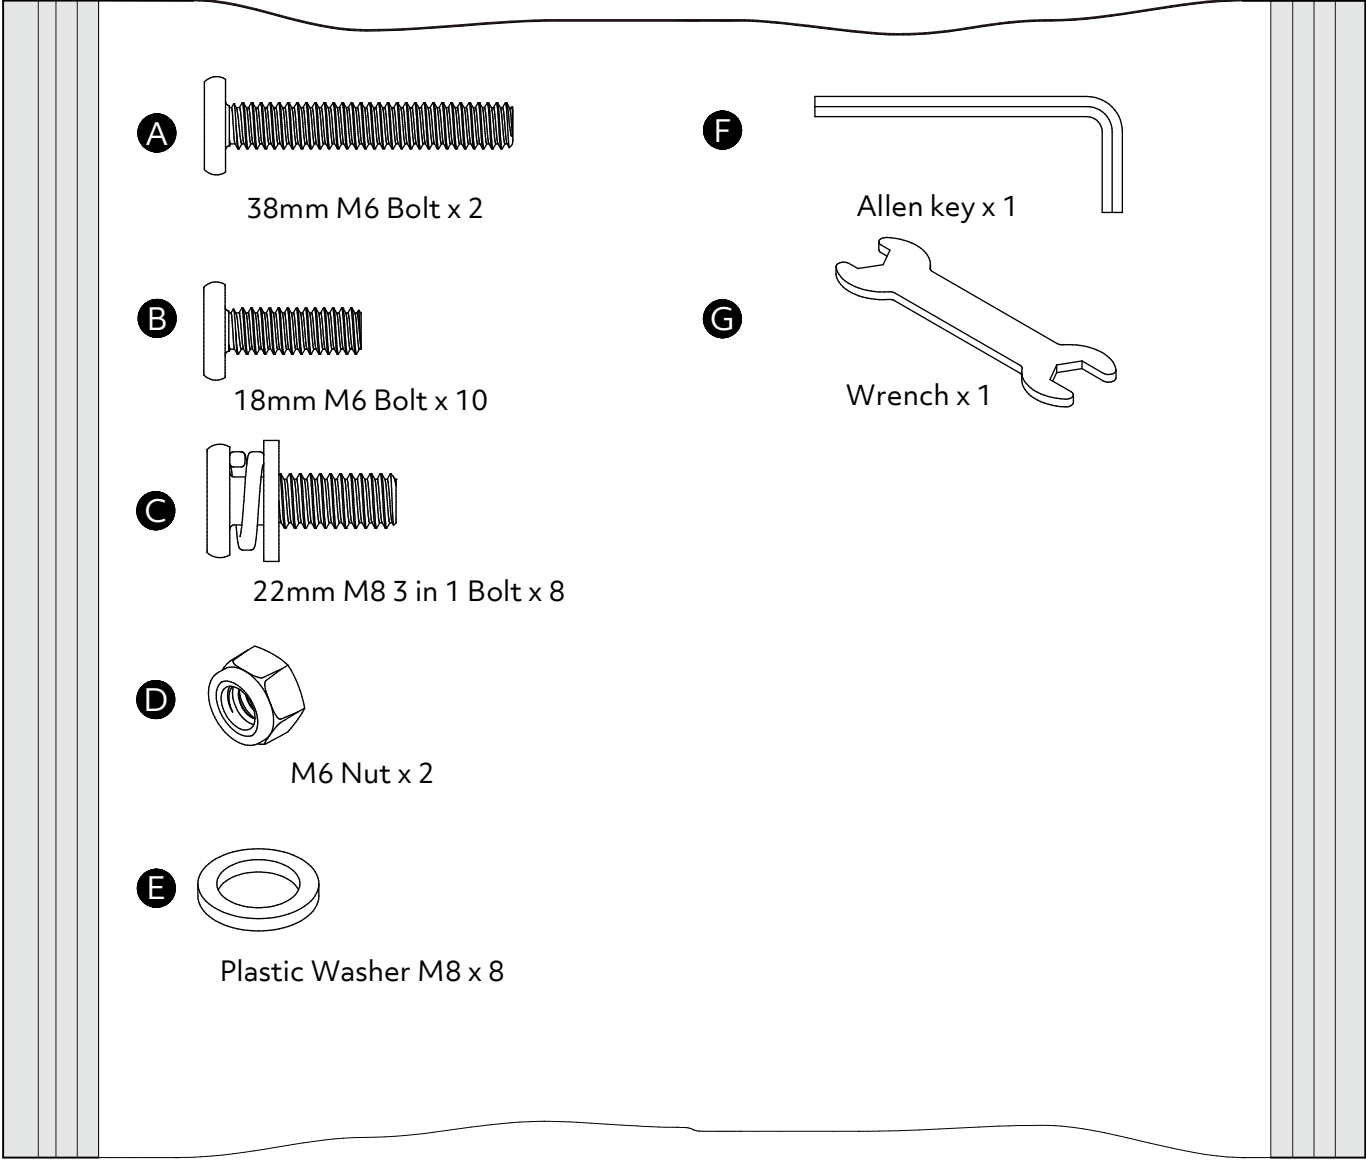

- Regularly check and ensure that all bolts and fittings are tightend properly.

- Max individual user weight 100kg

- This product complies with BS EN 1725:1998

- Any additional or replacement parts are obtained from the manufacturer.

Fittings (Shown to scale)

Bag

⚠ Please do not completely tighten all the hardware, until the entire assembly is complete.

Panels

1 Post x2
(379mm)

5 Headboard x1
(1248x733mm)

6 Footboard x1
(1248x604mm)

8 Side Rail x2
(1896mm)

14f Slat x 14
(1217mm)

17 Brace 01 x 1
(1790mm)

15 Plastic Plug x 28
(12x14mm)

18 Brace 02 x 2
(1239mm)

21 Leg x 2
(312mm)

1

2

3