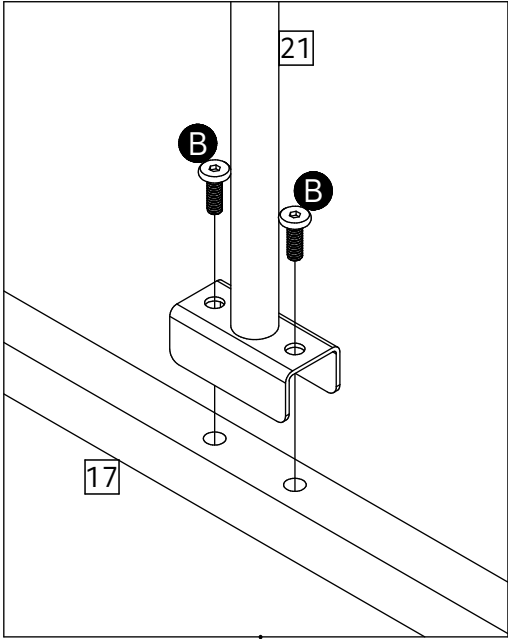

Fittings (Shown to scale)

Bag

⚠ Please do not completely tighten all the hardware, until the entire assembly is complete.

Panels

1 Post x2
(379mm)

5 Headboard x1
(1248x733mm)

6 Footboard x1
(1248x604mm)

8 Side Rail x2
(1896mm)

14f Slat x 14
(1217mm)

17 Brace 01 x 1
(1790mm)

15 Plastic Plug x 28
(12x14mm)

18 Brace 02 x 2
(1239mm)

21 Leg x 2
(312mm)

1

2

3

4

5

22mm M8 3 in 1 Bolt x 8

Allen key x 1

Plastic Washer M8 x 8

6

Assembly is complete

Fully tighten all the bolts to finish the assembly.