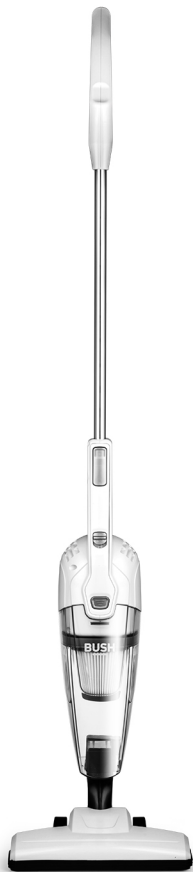

2 in 1 easily change
to handheld

Cable hook offering
an easy power cord storage

Washable dust cup
and central HEPA filter
for easier maintenance

Swivel brush
for easy steering

Long crevice tool for
deep cleaning
in crevices and corners

One button
to remove the dust cup