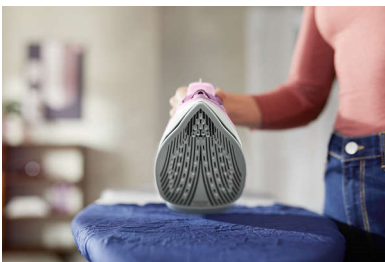

Comfortable ironing

- Drip-stop keeps garments spotless while ironing
- Comfortable, textured handle for easy grip

Fast & powerful crease removal

- 2400 W to heat up quickly
- Steam output up to 45 g/min for strong, steady performance
- Vertical steaming for hanging fabrics
- Up to 180 g steam boost blasts stubborn creases

DST5030/26

Highlights

2400 W to heat up quickly

Delivers a fast warm-up and powerful performance.

Continuous steam up to 45g/min

Strong and consistent steam output to remove creases faster.

Steam boost up to 180 g

Penetrates deeper into fabrics to easily remove stubborn creases.

SteamGlide Plus soleplate

Our special SteamGlide Plus soleplate smoothly glides over any fabric. It's also non-stick, scratch-resistant and easy to clean.

Comfortable handle

A textured handle ensures you a comfortable, ergonomic grip, so you can keep hold of the iron without ever slipping.

Vertical steam

The vertical steam function lets you refresh garments right on the hanger and remove creases from curtains as they hang. No ironing board required.