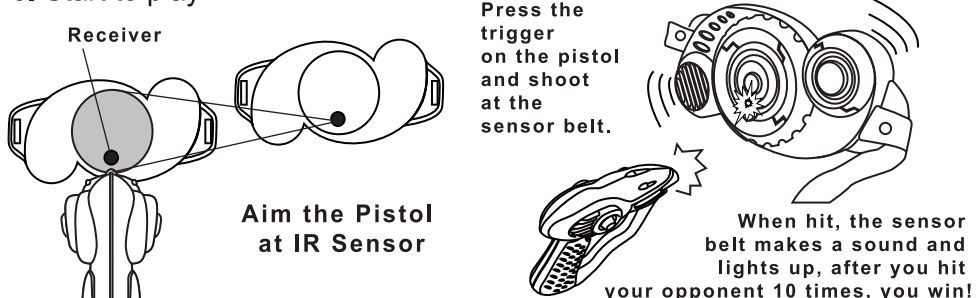

3. Start to play

User Instructions

Rules of Game Play for Laser Command

Recommended playing pattern

1. The Goal is to terminate your opponents.
2. Each player is allowed 9 warning "Hits" before the 10th "Hit" terminates the player from the game.
3. The game sequence begins after the sensor belt have been turned on. Switch on the Sensor Belt and it will then start emitting a locator beep while the laser pistol is turned on and into "Fire" mode.
4. A flash of light and a "Laser Hit" sound emanates from the target with each hit by your opponent. There are alert sounds on 8th, 9th and 10th hit. The game ends when one of the player got hit 10 times.
5. The Power up switch is located on the back of the Sensor Belt. The target will start emitting a locator beep so the player will know it is on.
6. At the time the laser pistol is in the activated mode and emits laser shots when the trigger is pulled.
7. When the target is hit the LED will flash on at the instant the hit is recorded. Each time a hit is recorded the target emits a "Hit" sound and maintains a count of the number of hits a player has received.
8. There are alert sounds on 8th, 9th and 10th hit. The game ends when one of the player got hit 10 times. The Player should then retire from the game until a new game sequence has started.
9. To start a new game after the game sequence has been completed, press the game reset button located on the front of the target. This will provide 10 "hits" in a new game sequence.