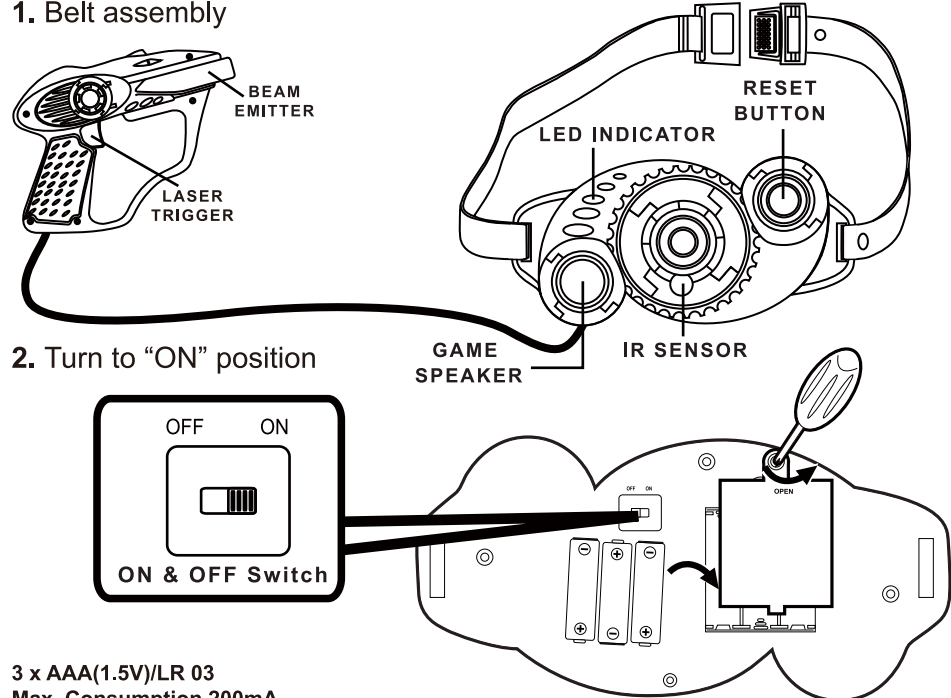

1. Belt assembly

3 x AAA(1.5V)/LR 03
Max. Consumption 200mA
*Two sets operate on 6 x AAA / LR03 batteries (not included)