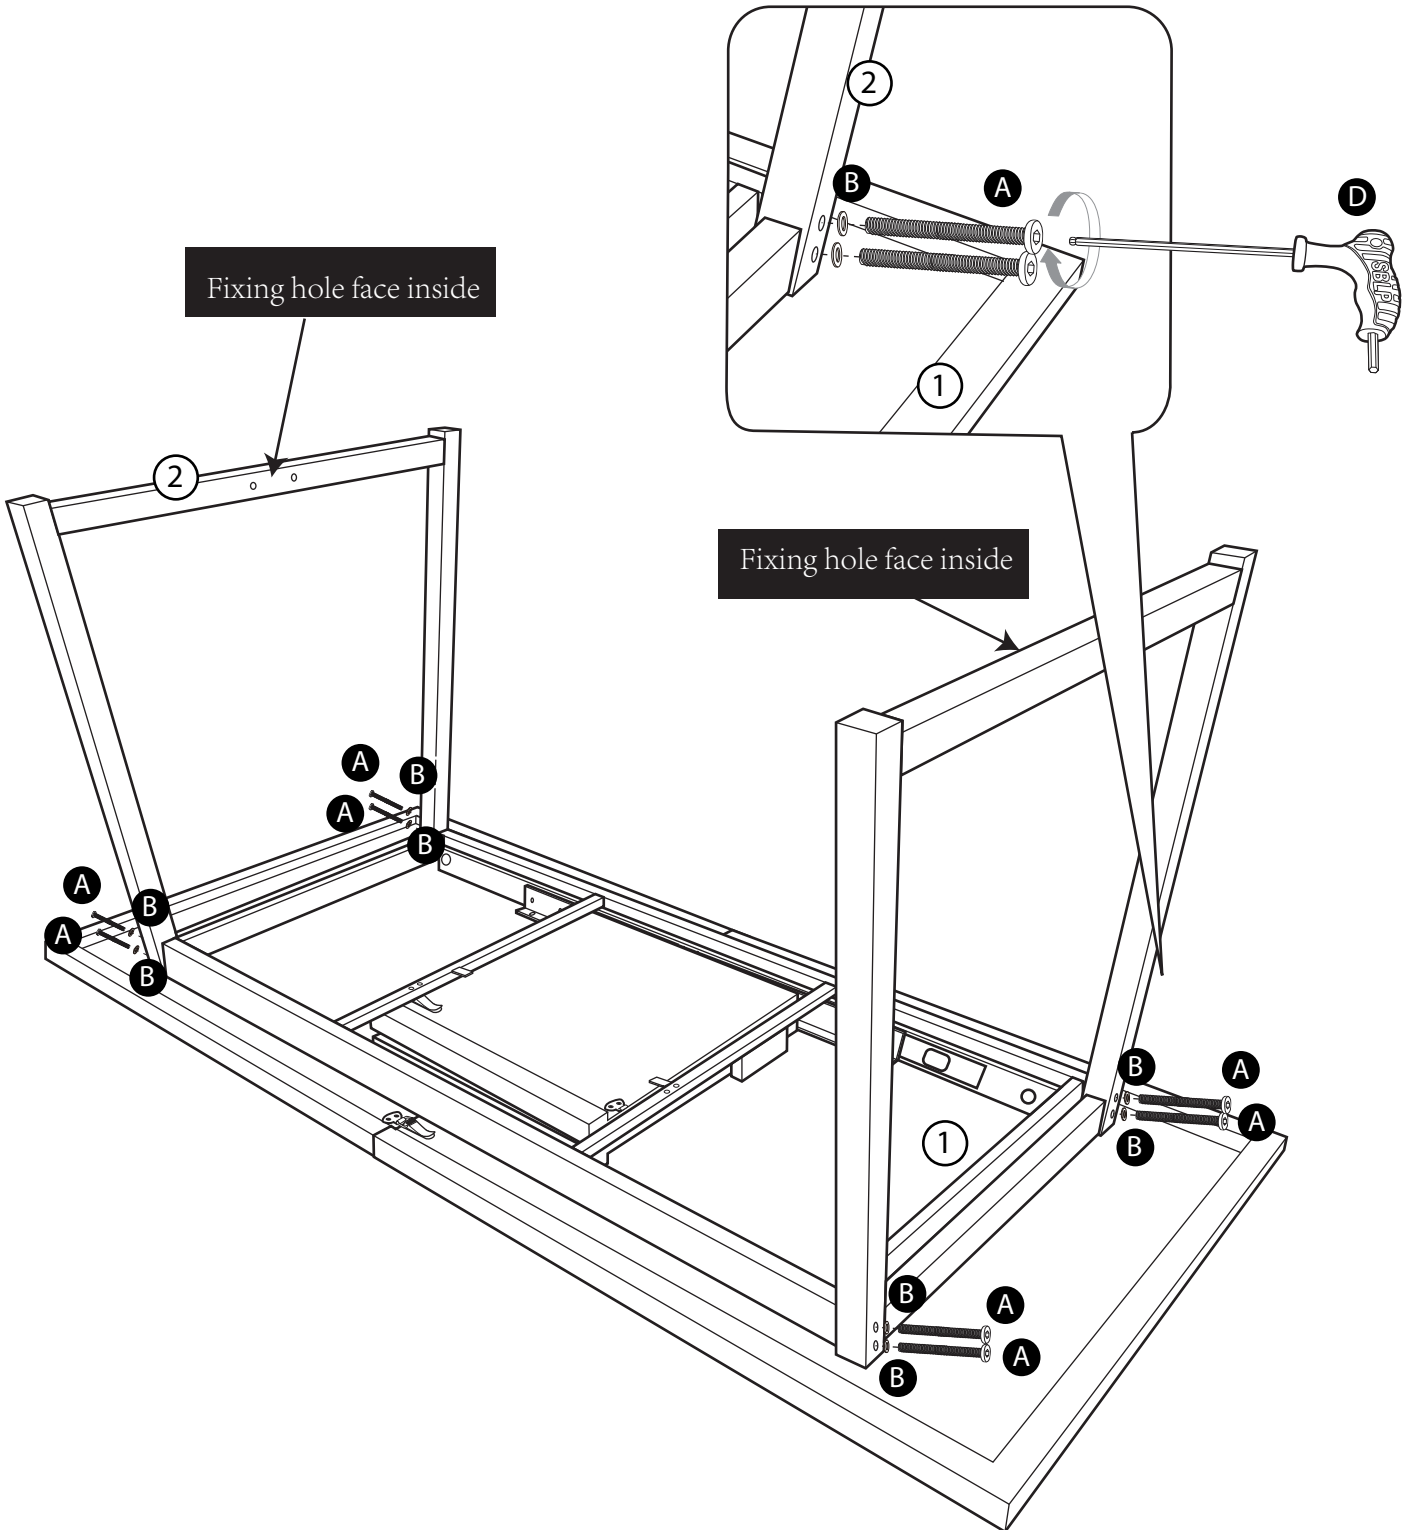

Parts

1 Table top with frame

2 Table leg frame (x2)

3 Bottom cross bar

Fittings (Shown to scale)

Bag 1

Tools required

Ruler/tape
measure

1

2

Assembly complete.

Operation Instructions

1

WARNING!

KEEP HANDS AWAY FROM GAPS WHEN ADJUSTING TABLE TOPS.

2

WARNING!
KEEP HANDS AWAY FROM GAPS WHEN ADJUSTING TABLE TOPS.