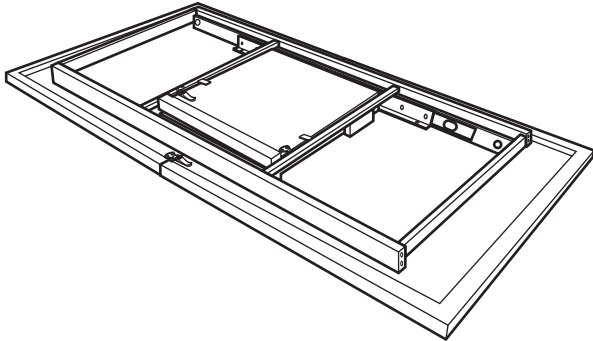

Safety and Care Advice

Product Details

HAB Nomad Extending Table 160/200cm - 3069938

IMPORTANT, RETAIN FOR FUTURE REFERENCE: READ CAREFULLY.

- Keep children and animals away from the work area, small parts could choke if swallowed.
- Assemble the item as close to its final position (in the same room) as possible.
- Assemble on a soft level surface to avoid damaging the unit or your floor.
- We do not recommend the use of power drill/drivers for inserting screws as this could damage the unit. Only use hand screwdrivers.
- Parts of the assembly will be easier with 2 people.
- Dispose of all packaging carefully and responsibly.

Parts

1 Table top with frame

2 Table leg frame (x2)

3 Bottom cross bar

Fittings (Shown to scale)

Bag 1

Tools required

Ruler/tape
measure