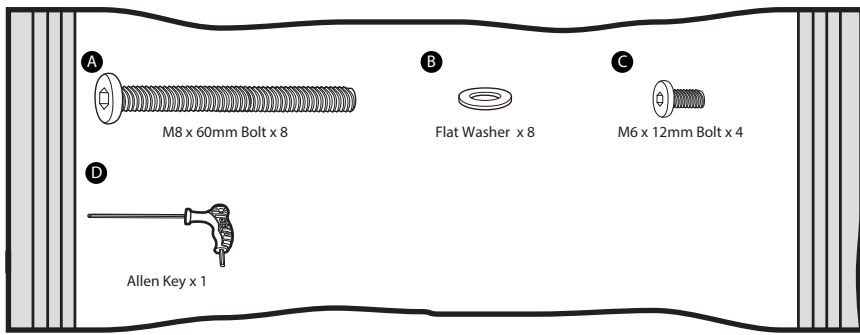

Parts

1 Table top with frame

2 Table leg frame (x2)

3 Bottom cross bar

Fittings (Shown to scale)

Bag 1

Tools required

Ruler/tape
measure

1

2

Assembly complete.

Operation Instructions

1

WARNING!

KEEP HANDS AWAY FROM GAPS WHEN ADJUSTING TABLE TOPS.

2