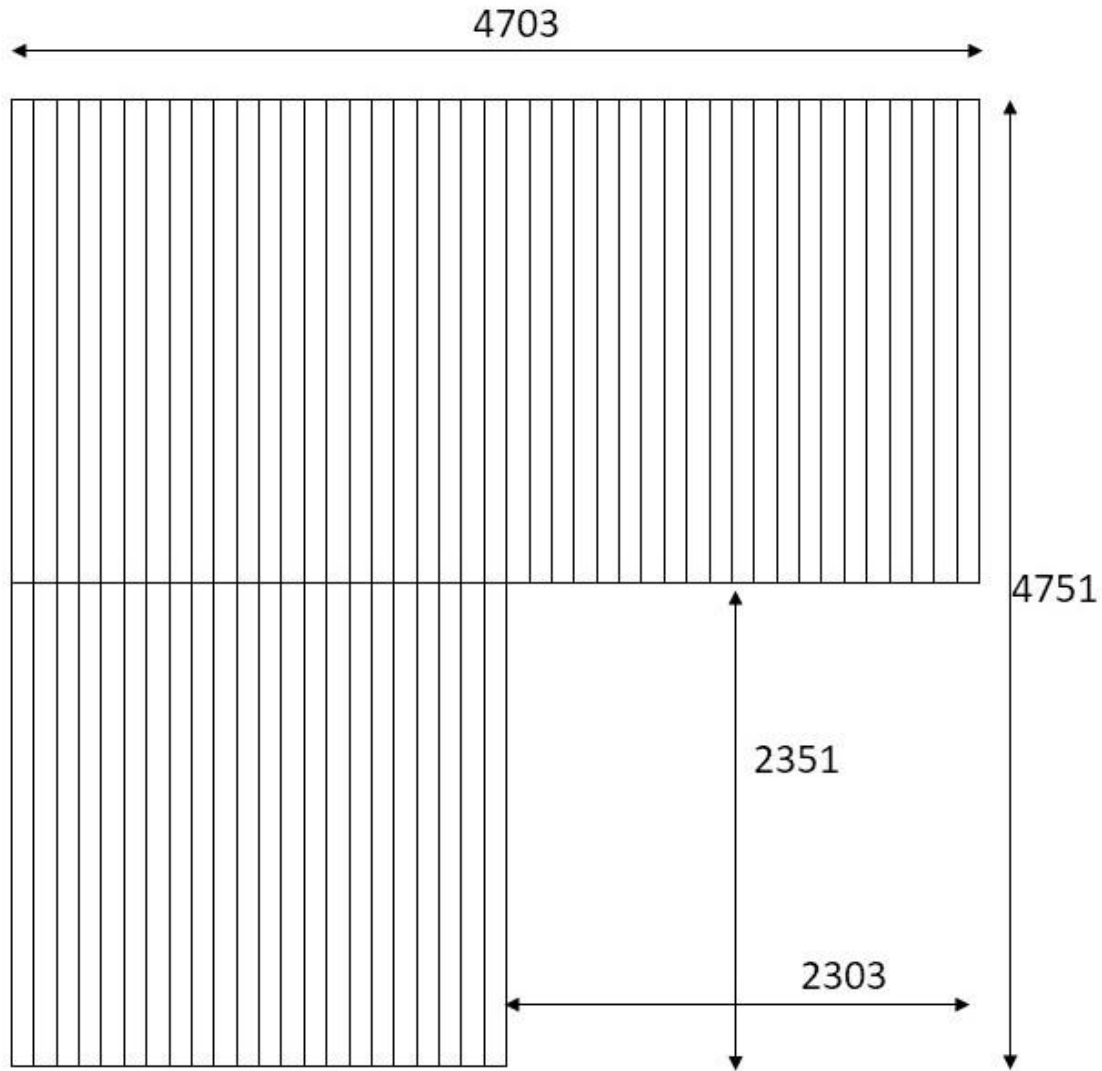

**SD-4747COR**  
**Swift Deck Corner**

**01944 758455**  
sales@swiftfoundations.co.uk  
[www.swiftfoundations.co.uk](http://www.swiftfoundations.co.uk)

*Swift Foundations Ltd - Top Barn -  
Beckhouse Farm - Scagglethorpe -  
Malton - North Yorkshire - YO17 8ED*