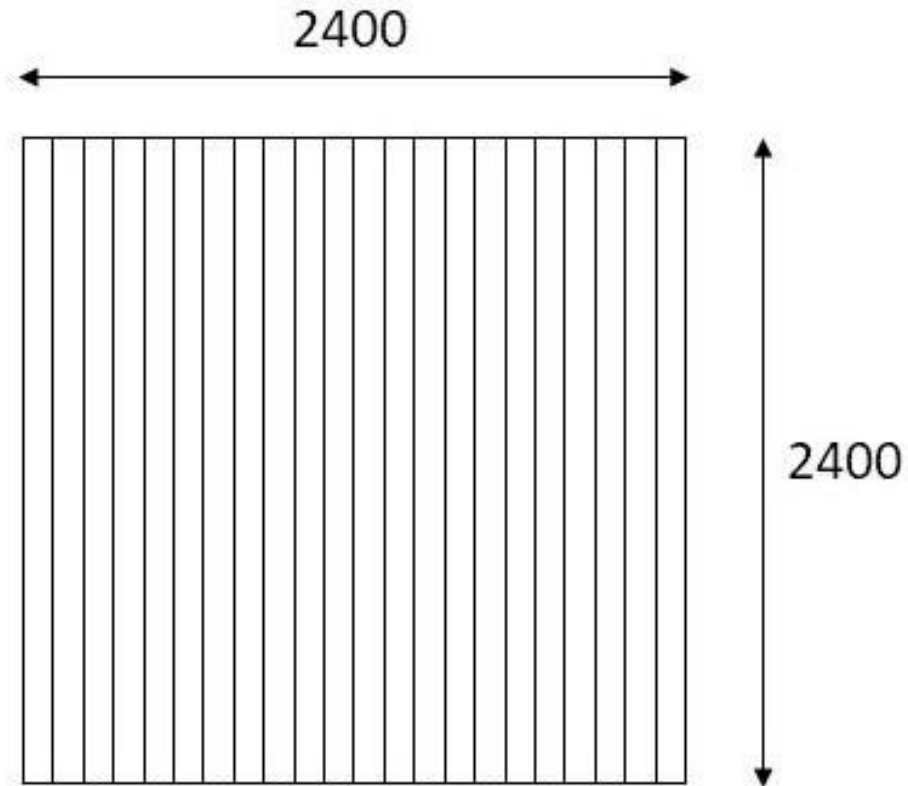

SD-2424

Swift Deck 2.4 x 2.4m

01944 758455

sales@swiftfoundations.co.uk

www.swiftfoundations.co.uk

*Swift Foundations Ltd - Top Barn -
Beckhouse Farm - Scagglethorpe -
Malton - North Yorkshire - YO17 8ED*