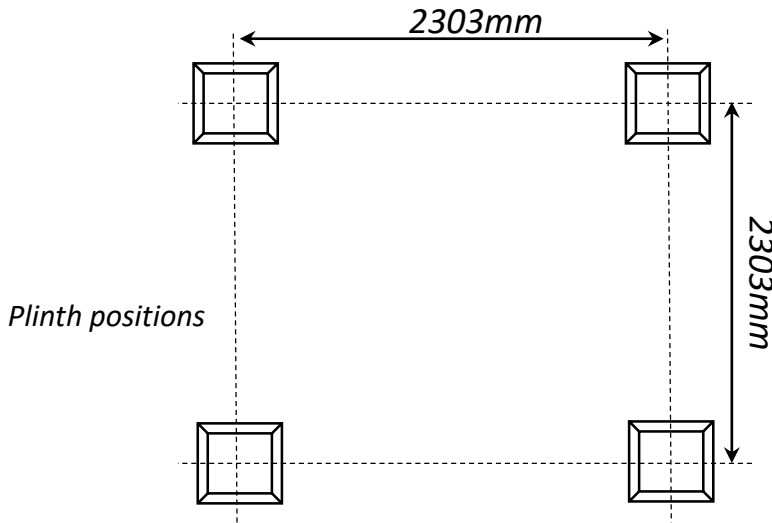

### Swift Deck 2.4 x 2.4m

1

Plinth bracket