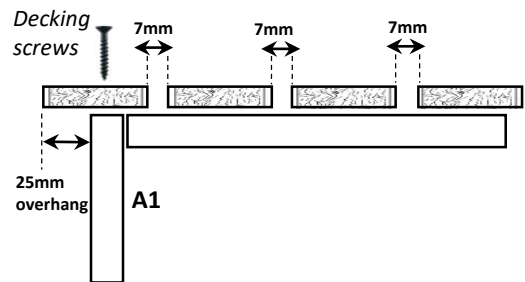

#### Option 2 - Plinth below ground

2

3

Frame layout — check diagonals are equal

4

80mm screws at corners

30mm screws through joist hangers

80mm screws through joists

40mm screws through plinth brackets

5

Decking board positions

6

Mount Facia Grass with 30mm screws

01944 758455  
sales@swiftfoundations.co.uk  
[www.swiftfoundations.co.uk](http://www.swiftfoundations.co.uk)