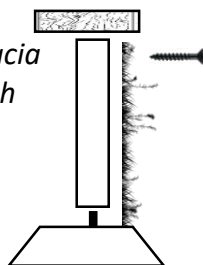

#### Option 2 - Plinth below ground

2

3

Frame layout — check diagonals are equal

4

80mm screws at corners

30mm screws through joist hangers

80mm screws through joists

40mm screws through plinth brackets

5

Decking board positions

6

Mount Facia Grass with 30mm screws

01944 758455  
sales@swiftfoundations.co.uk  
[www.swiftfoundations.co.uk](http://www.swiftfoundations.co.uk)