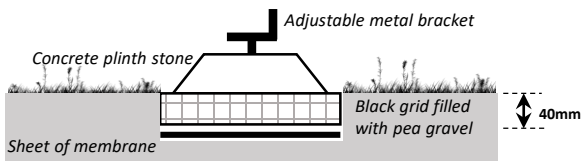

Option 1 - Plinth above ground