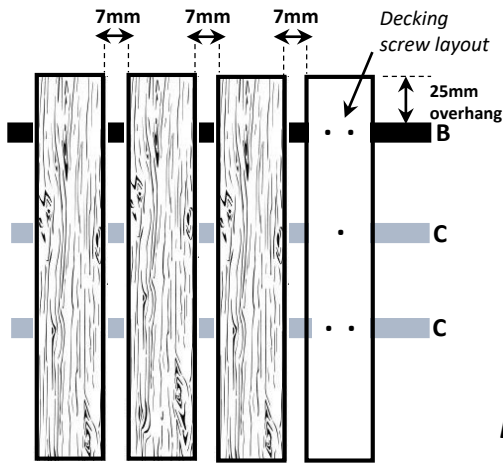

#### Option 1 - Plinth above ground

#### Option 2 - Plinth below ground

2

3

Frame layout — check diagonals are equal

4

80mm screws at corners

30mm screws through joist hangers

80mm screws through joists

40mm screws through plinth brackets

5

Decking board positions

6

Mount Facia Grass with 30mm screws

01944 758455  
sales@swiftfoundations.co.uk  
[www.swiftfoundations.co.uk](http://www.swiftfoundations.co.uk)