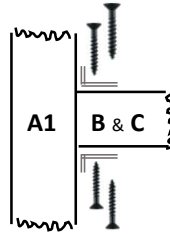

#### Option 2 - Plinth below ground

2

3

Frame layout — check diagonals are equal

4

80mm screws at corners

30mm screws through joist hangers

80mm screws through joists

40mm screws through plinth brackets

5

Decking board positions

6

Mount Facia Grass with 30mm screws

01944 758455  
sales@swiftfoundations.co.uk  
[www.swiftfoundations.co.uk](http://www.swiftfoundations.co.uk)