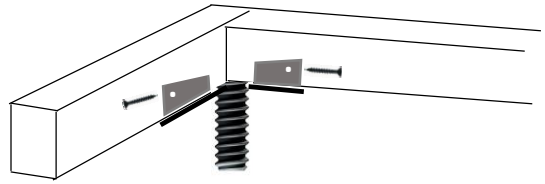

#### Option 2 - Plinth below ground

2

3

Frame layout — check diagonals are equal

4

80mm screws at corners

30mm screws through joist hangers

80mm screws through joists

40mm screws through plinth brackets

5

Decking board positions

6

Mount Facia Grass with 30mm screws

01944 758455  
sales@swiftfoundations.co.uk  
[www.swiftfoundations.co.uk](http://www.swiftfoundations.co.uk)