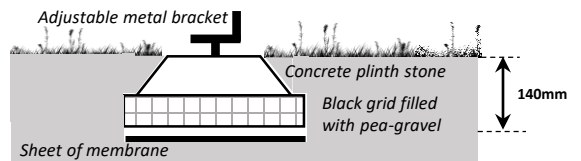

Option 2 - Plinth below ground

2

3