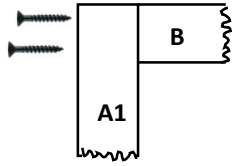

#### Option 2 - Plinth below ground

2

3

Frame layout — check diagonals are equal

4

80mm screws at corners

30mm screws through joist hangers

80mm screws through joists

40mm screws through plinth brackets

5

Decking board positions

6

Mount Facia Grass with 30mm screws

01944 758455  
sales@swiftfoundations.co.uk  
[www.swiftfoundations.co.uk](http://www.swiftfoundations.co.uk)