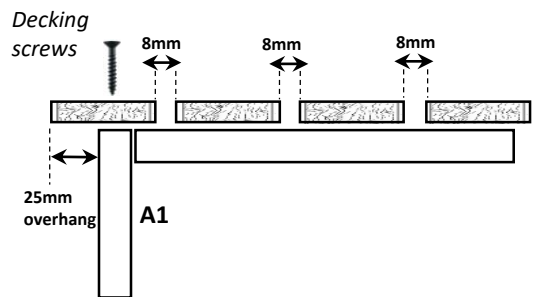

SWIFTDECK

Complete Garden Decking Kit

Installation Instructions for SD-2470 Swift Deck 2.4 x 7.0m

4

80mm screws at corners

30mm screws through joist hangers

80mm screws through joists

40mm screws through plinth brackets

5

Decking board positions

6

Mount Facia Grass with 30mm screws

01944 758455
sales@swiftfoundations.co.uk
www.swiftfoundations.co.uk

Swift Foundations Ltd - Top Barn -
Beckhouse Farm - Scagglethorpe -
Malton - North Yorkshire - YO17 8ED