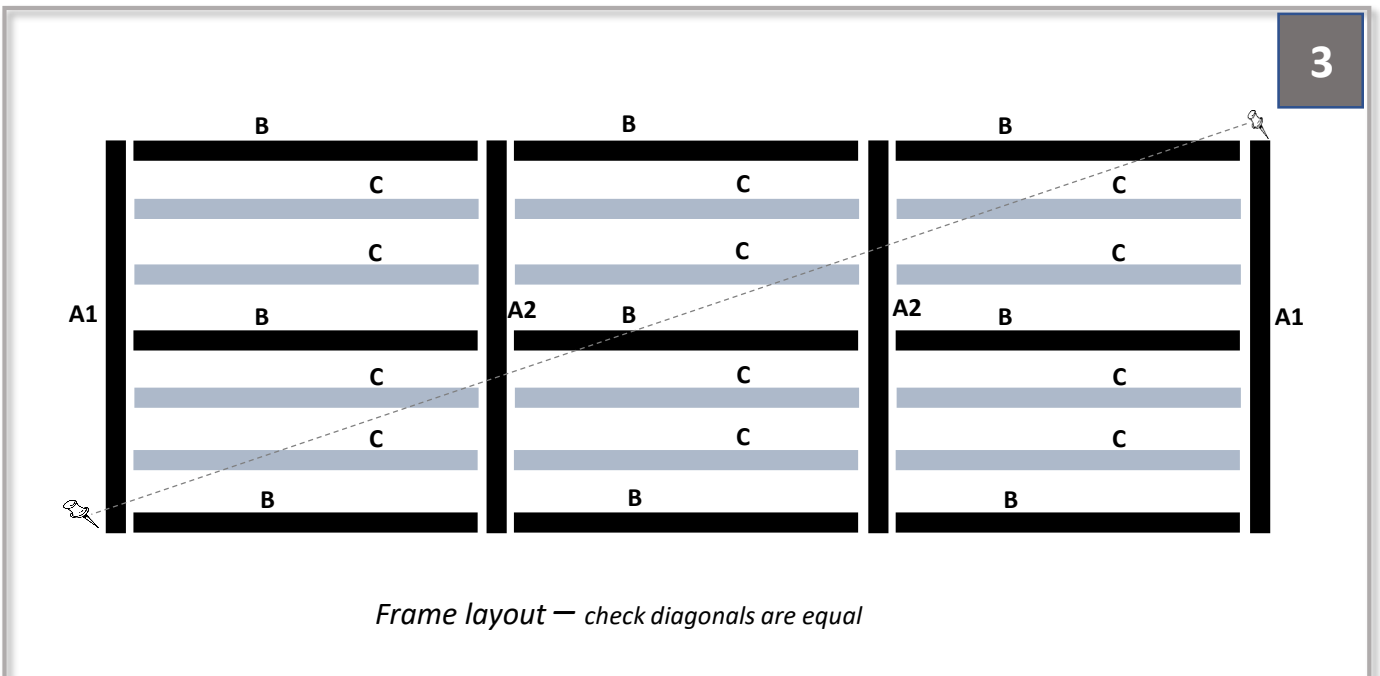

SWIFTDECK

Complete Garden Decking Kit

Installation Instructions for SD-2470 Swift Deck 2.4 x 7.0m

4

80mm screws at corners

30mm screws through joist hangers

80mm screws through joists

40mm screws through plinth brackets

5

Decking board positions

6

Mount Facia Grass with 30mm screws

01944 758455
sales@swiftfoundations.co.uk
www.swiftfoundations.co.uk

Swift Foundations Ltd - Top Barn -
Beckhouse Farm - Scagglethorpe -
Malton - North Yorkshire - YO17 8ED