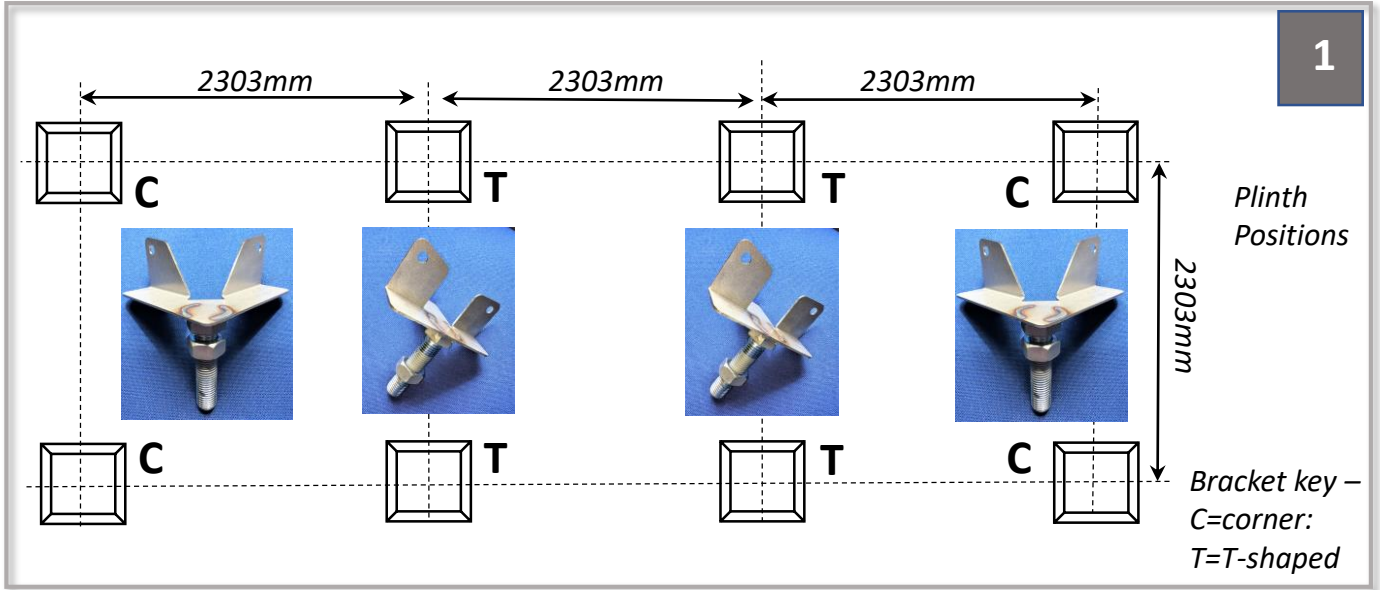

SWIFTDECK

Complete Garden Decking Kit

Installation Instructions for SD-2470 Swift Deck 2.4 x 7.0m

4

80mm screws at corners

30mm screws through joist hangers

80mm screws through joists

40mm screws through plinth brackets

5

Decking board positions

6

Mount Facia Grass with 30mm screws

01944 758455
sales@swiftfoundations.co.uk
www.swiftfoundations.co.uk

Swift Foundations Ltd - Top Barn -
Beckhouse Farm - Scagglethorpe -
Malton - North Yorkshire - YO17 8ED