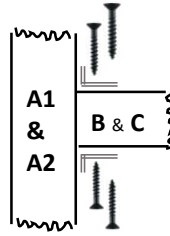

SWIFTDECK

Complete Garden Decking Kit

Installation Instructions for SD-2470 Swift Deck 2.4 x 7.0m

4

80mm screws at corners

30mm screws through joist hangers

80mm screws through joists

40mm screws through plinth brackets

5

Decking board positions

6

Mount Facia Grass with 30mm screws

01944 758455
sales@swiftfoundations.co.uk
www.swiftfoundations.co.uk

Swift Foundations Ltd - Top Barn -
Beckhouse Farm - Scagglethorpe -
Malton - North Yorkshire - YO17 8ED