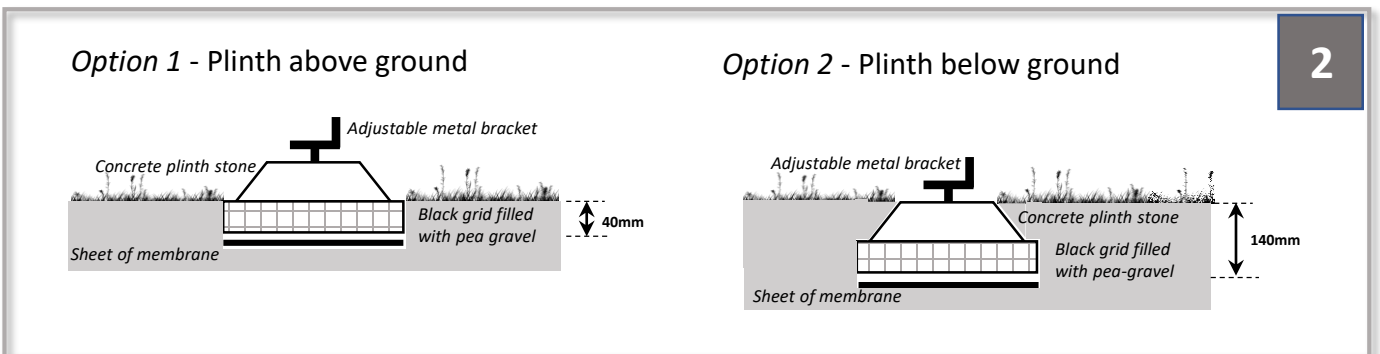

SWIFTDECK

Complete Garden Decking Kit

Installation Instructions for SD-2470 Swift Deck 2.4 x 7.0m

4

80mm screws at corners

30mm screws through joist hangers

80mm screws through joists

40mm screws through plinth brackets

5

Decking board positions

6

Mount Facia Grass with 30mm screws

01944 758455
sales@swiftfoundations.co.uk
www.swiftfoundations.co.uk

Swift Foundations Ltd - Top Barn -
Beckhouse Farm - Scagglethorpe -
Malton - North Yorkshire - YO17 8ED