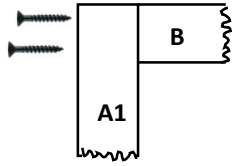

SWIFTDECK

Complete Garden Decking Kit

Installation Instructions for SD-2470 Swift Deck 2.4 x 7.0m

4

80mm screws at corners

30mm screws through joist hangers

80mm screws through joists

40mm screws through plinth brackets

5

Decking board positions

6

Mount Facia Grass with 30mm screws

01944 758455
sales@swiftfoundations.co.uk
www.swiftfoundations.co.uk

Swift Foundations Ltd - Top Barn -
Beckhouse Farm - Scagglethorpe -
Malton - North Yorkshire - YO17 8ED