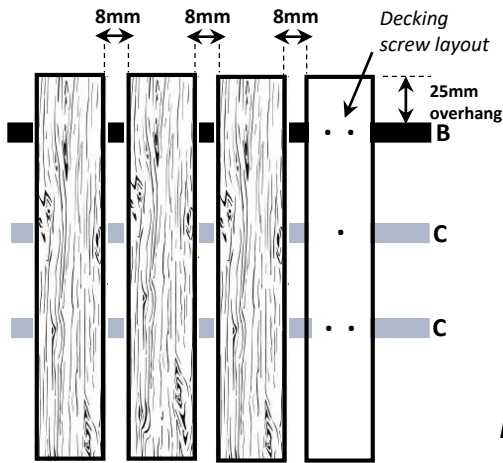

SWIFTDECK

Complete Garden Decking Kit

Installation Instructions for SD-2470 Swift Deck 2.4 x 7.0m

4

80mm screws at corners

30mm screws through joist hangers

80mm screws through joists

40mm screws through plinth brackets

5

Decking board positions

6

Mount Facia Grass with 30mm screws

01944 758455
sales@swiftfoundations.co.uk
www.swiftfoundations.co.uk

Swift Foundations Ltd - Top Barn -
Beckhouse Farm - Scagglethorpe -
Malton - North Yorkshire - YO17 8ED