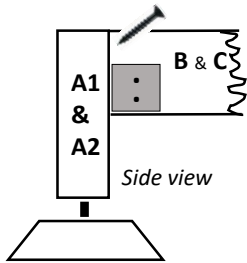

SWIFTDECK

Complete Garden Decking Kit

Installation Instructions for SD-2470 Swift Deck 2.4 x 7.0m

4

80mm screws at corners

30mm screws through joist hangers

80mm screws through joists

40mm screws through plinth brackets

5

Decking board positions

6

Mount Facia Grass with 30mm screws

01944 758455
sales@swiftfoundations.co.uk
www.swiftfoundations.co.uk

Swift Foundations Ltd - Top Barn -
Beckhouse Farm - Scagglethorpe -
Malton - North Yorkshire - YO17 8ED