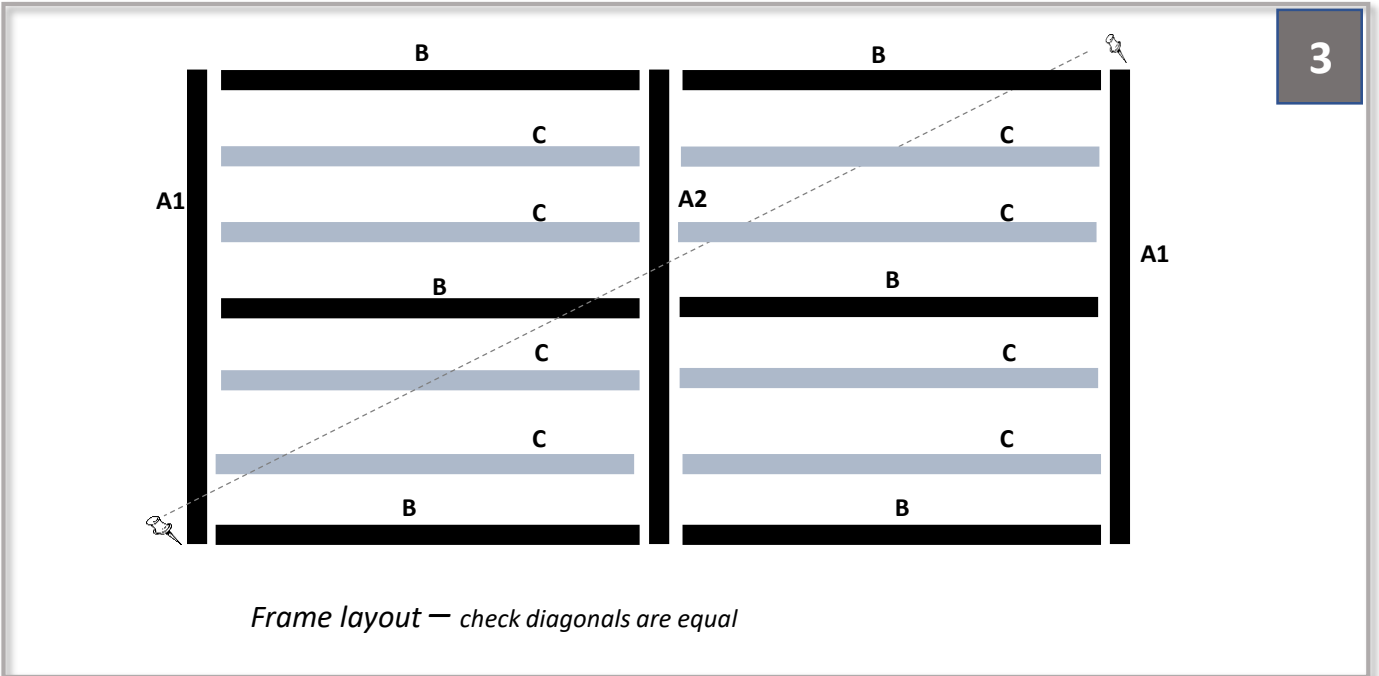

SWIFTDECK

Complete Garden Decking Kit

Installation Instructions for SD-2447

Swift Deck 2.4 x 4.7m

4

80mm screws at corners

30mm screws through joist hangers

80mm screws through joists

40mm screws through plinth brackets

5

Decking board positions

6

Mount Facia
Grass with
30mm
screws

01944 758455
sales@swiftfoundations.co.uk
www.swiftfoundations.co.uk

Swift Foundations Ltd - Top Barn -
Beckhouse Farm - Scagglethorpe -
Malton - North Yorkshire - YO17 8ED