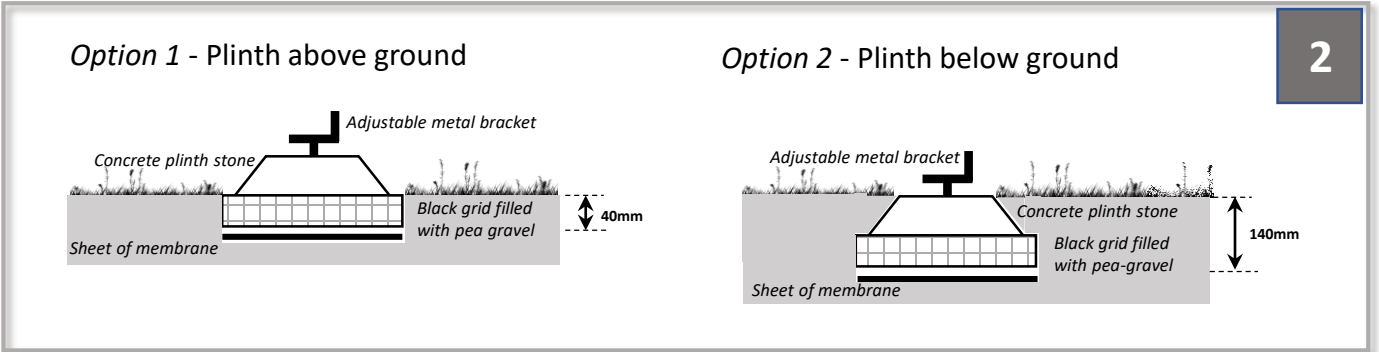

SWIFTDECK

Complete Garden Decking Kit

Installation Instructions for SD-2447

Swift Deck 2.4 x 4.7m

4

80mm screws at corners

30mm screws through joist hangers

80mm screws through joists

40mm screws through plinth brackets

5

Decking board positions

6

Mount Facia
Grass with
30mm
screws

01944 758455
sales@swiftfoundations.co.uk
www.swiftfoundations.co.uk

Swift Foundations Ltd - Top Barn -
Beckhouse Farm - Scagglethorpe -
Malton - North Yorkshire - YO17 8ED