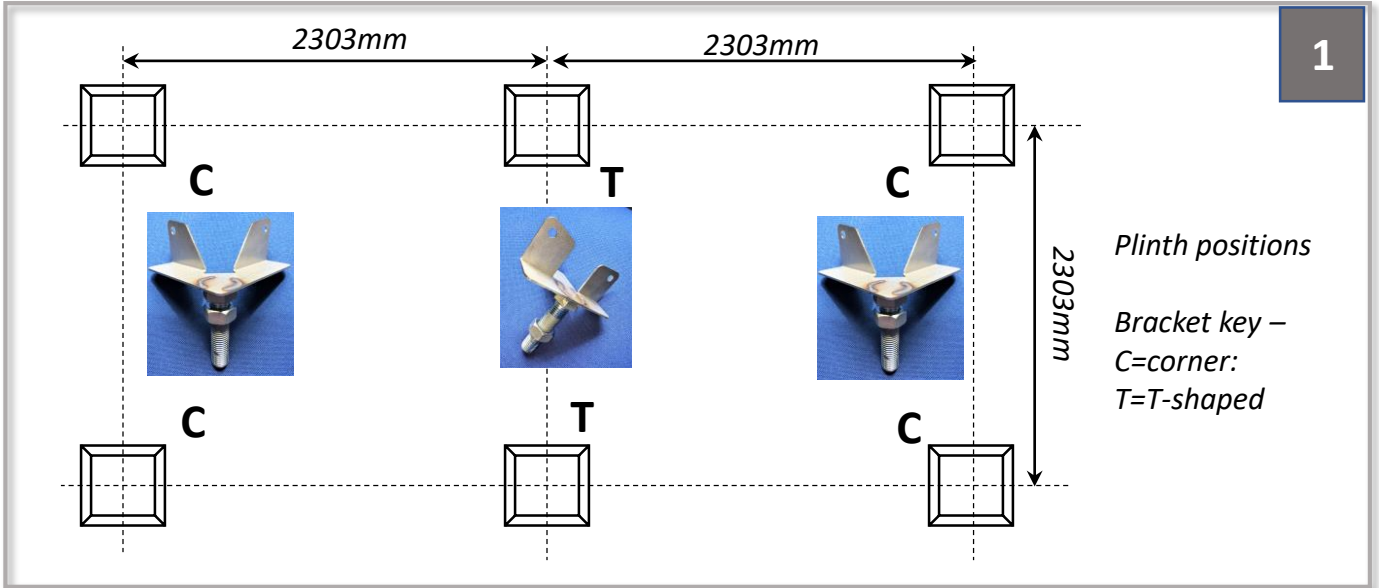

SWIFTDECK

Complete Garden Decking Kit

Installation Instructions for SD-2447

Swift Deck 2.4 x 4.7m

4

80mm screws at corners

30mm screws through joist hangers

80mm screws through joists

40mm screws through plinth brackets

5

Decking board positions

6

Mount Facia
Grass with
30mm
screws

01944 758455
sales@swiftfoundations.co.uk
www.swiftfoundations.co.uk

Swift Foundations Ltd - Top Barn -
Beckhouse Farm - Scagglethorpe -
Malton - North Yorkshire - YO17 8ED