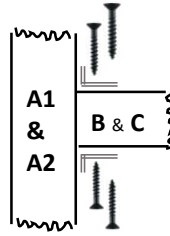

SWIFTDECK

Complete Garden Decking Kit

Installation Instructions for SD-2447

Swift Deck 2.4 x 4.7m

4

80mm screws at corners

30mm screws through joist hangers

80mm screws through joists

40mm screws through plinth brackets

5

Decking board positions

6

Mount Facia
Grass with
30mm
screws

01944 758455
sales@swiftfoundations.co.uk
www.swiftfoundations.co.uk

Swift Foundations Ltd - Top Barn -
Beckhouse Farm - Scagglethorpe -
Malton - North Yorkshire - YO17 8ED