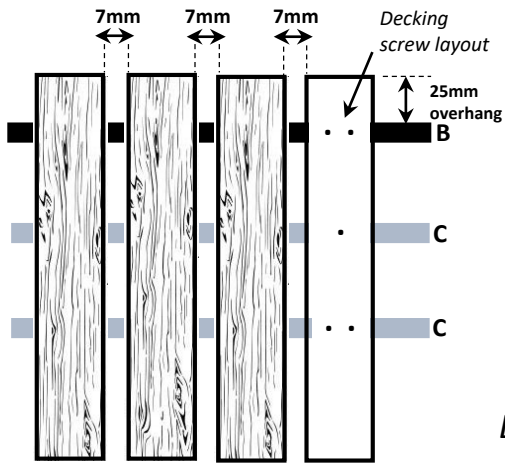

SWIFTDECK

Complete Garden Decking Kit

Installation Instructions for SD-2447

Swift Deck 2.4 x 4.7m

4

80mm screws at corners

30mm screws through joist hangers

80mm screws through joists

40mm screws through plinth brackets

5

Decking board positions

6

Mount Facia
Grass with
30mm
screws

01944 758455
sales@swiftfoundations.co.uk
www.swiftfoundations.co.uk

Swift Foundations Ltd - Top Barn -
Beckhouse Farm - Scagglethorpe -
Malton - North Yorkshire - YO17 8ED