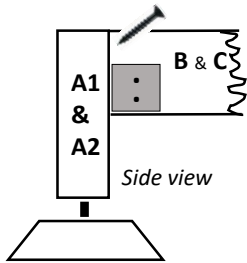

SWIFTDECK

Complete Garden Decking Kit

Installation Instructions for SD-2447

Swift Deck 2.4 x 4.7m

4

80mm screws at corners

30mm screws through joist hangers

80mm screws through joists

40mm screws through plinth brackets

5

Decking board positions

6

Mount Facia
Grass with
30mm
screws

01944 758455
sales@swiftfoundations.co.uk
www.swiftfoundations.co.uk

Swift Foundations Ltd - Top Barn -
Beckhouse Farm - Scagglethorpe -
Malton - North Yorkshire - YO17 8ED