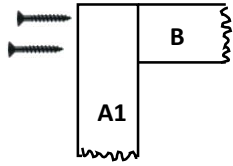

SWIFTDECK

Complete Garden Decking Kit

Installation Instructions for SD-2447

Swift Deck 2.4 x 4.7m

4

80mm screws at corners

30mm screws through joist hangers

80mm screws through joists

40mm screws through plinth brackets

5

Decking board positions

6

Mount Facia
Grass with
30mm
screws

01944 758455
sales@swiftfoundations.co.uk
www.swiftfoundations.co.uk

Swift Foundations Ltd - Top Barn -
Beckhouse Farm - Scagglethorpe -
Malton - North Yorkshire - YO17 8ED