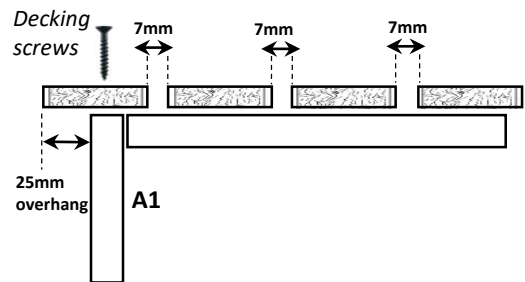

SWIFTDECK

Complete Garden Decking Kit

Installation Instructions for SD-2447

Swift Deck 2.4 x 4.7m

4

80mm screws at corners

30mm screws through joist hangers

80mm screws through joists

40mm screws through plinth brackets

5

Decking board positions

6

Mount Facia
Grass with
30mm
screws

01944 758455
sales@swiftfoundations.co.uk
www.swiftfoundations.co.uk

Swift Foundations Ltd - Top Barn -
Beckhouse Farm - Scagglethorpe -
Malton - North Yorkshire - YO17 8ED