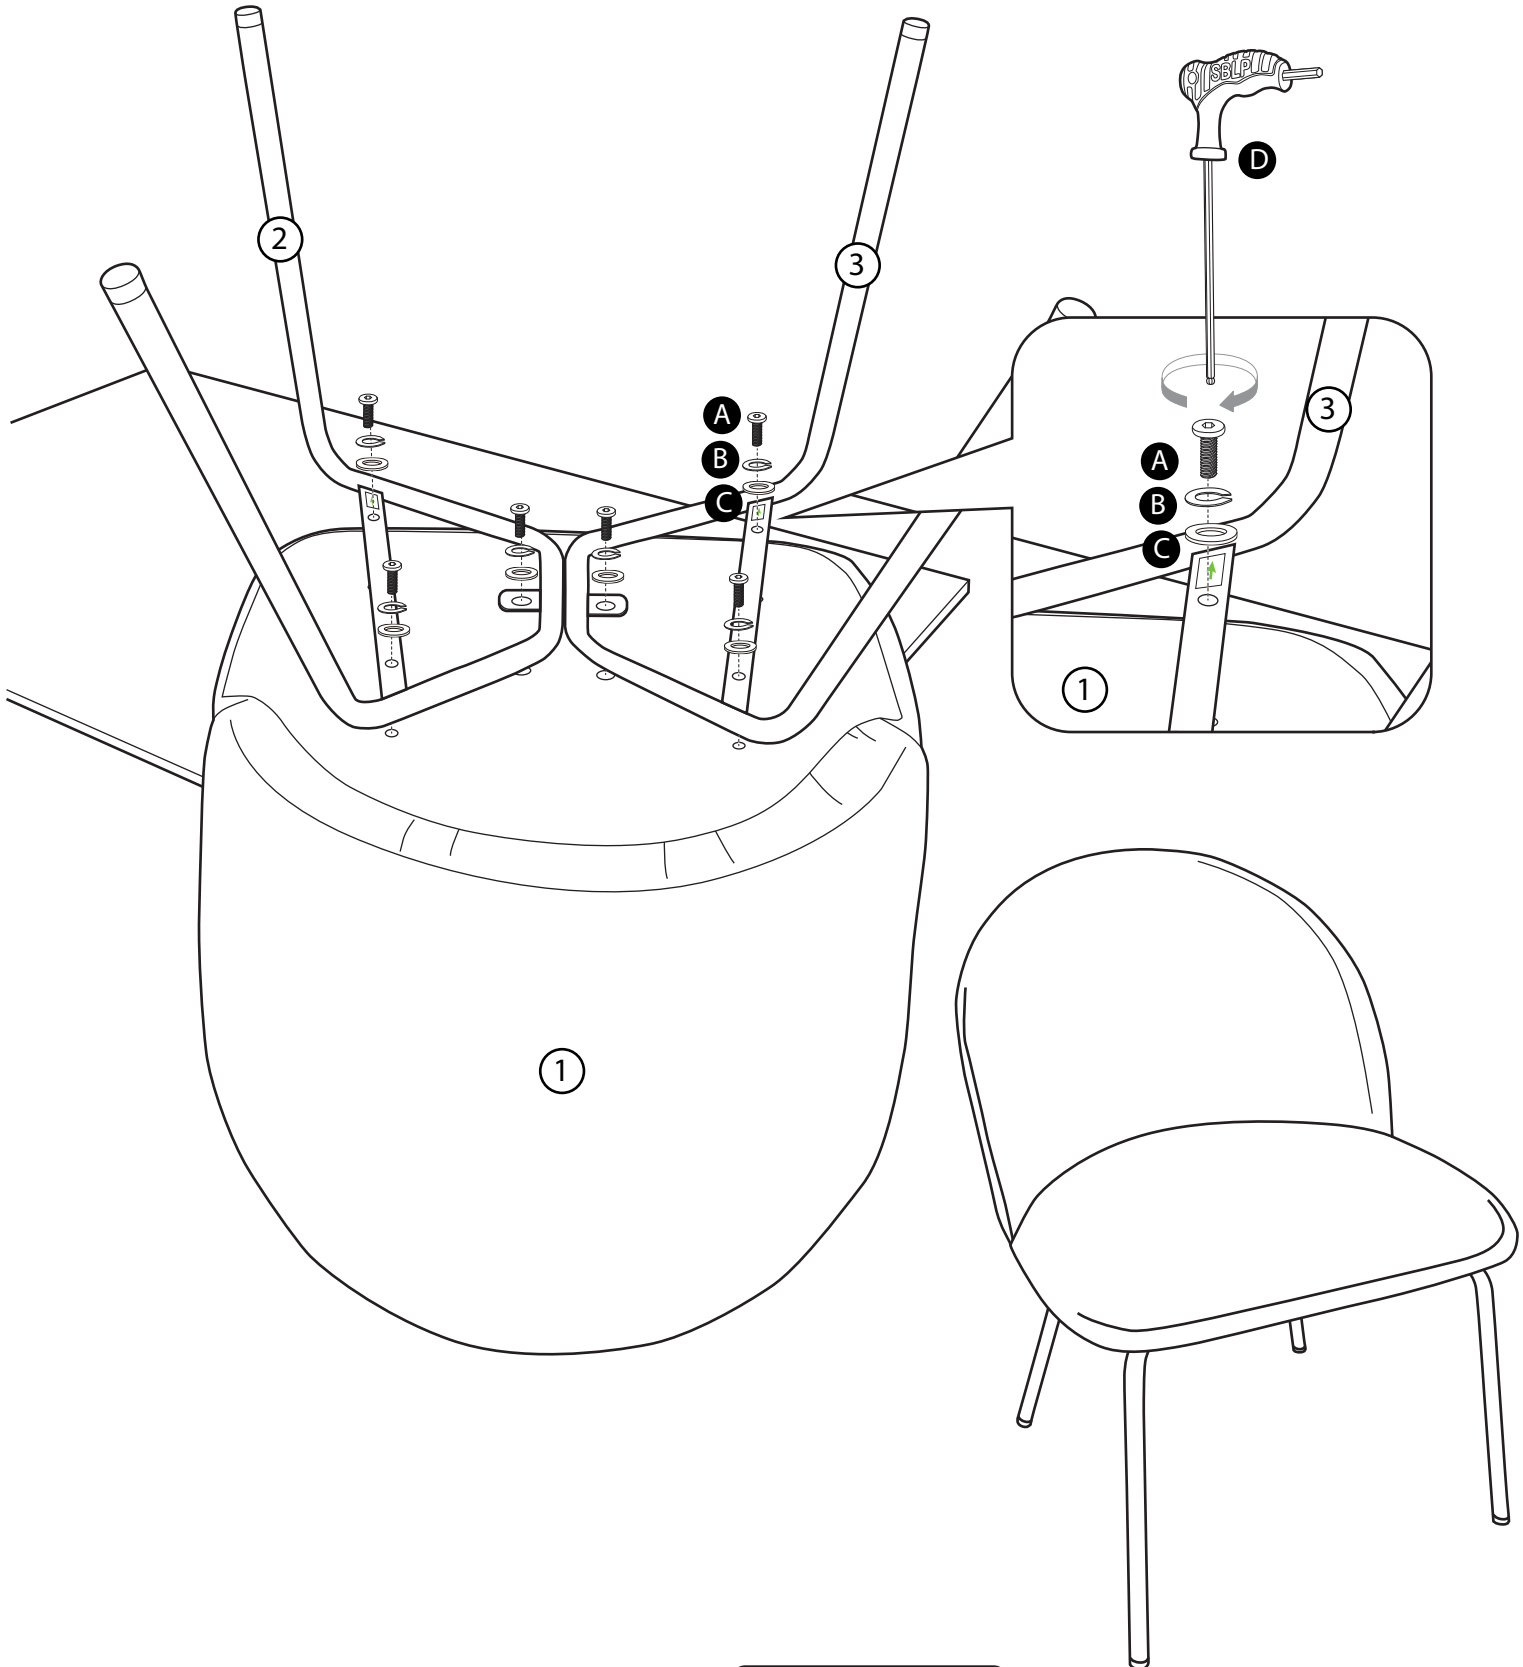

1

A

M6 x 25mm Bolt x 6

B

Spring Washer x 6

C

Flat Washer x 6

D

Allen Key x 1

Assembly complete.