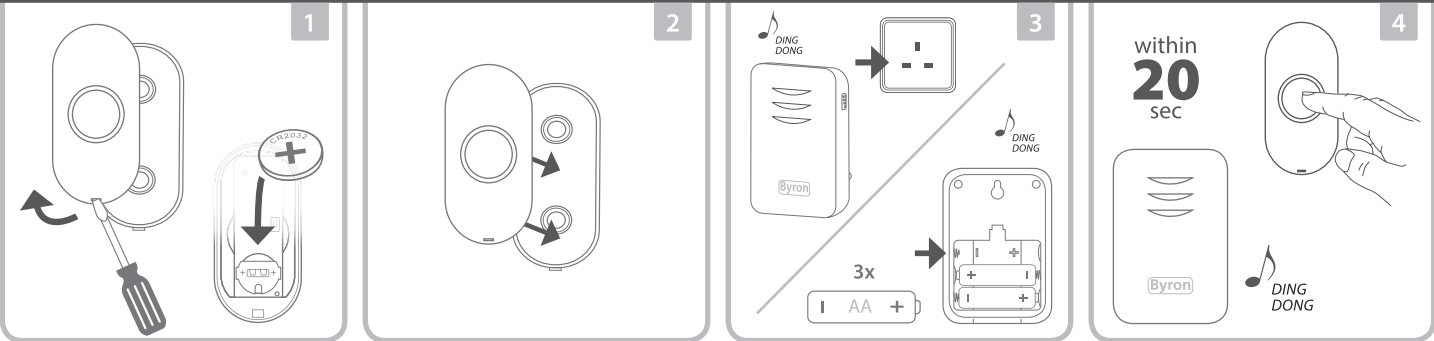

FIRST SET-UP | ERSTEINRICHTUNG | PREMIÈRE CONFIGURATION | EERSTE INSTALLATIE | PRIMO SET-UP | PRIMERA CONFIGURACIÓN