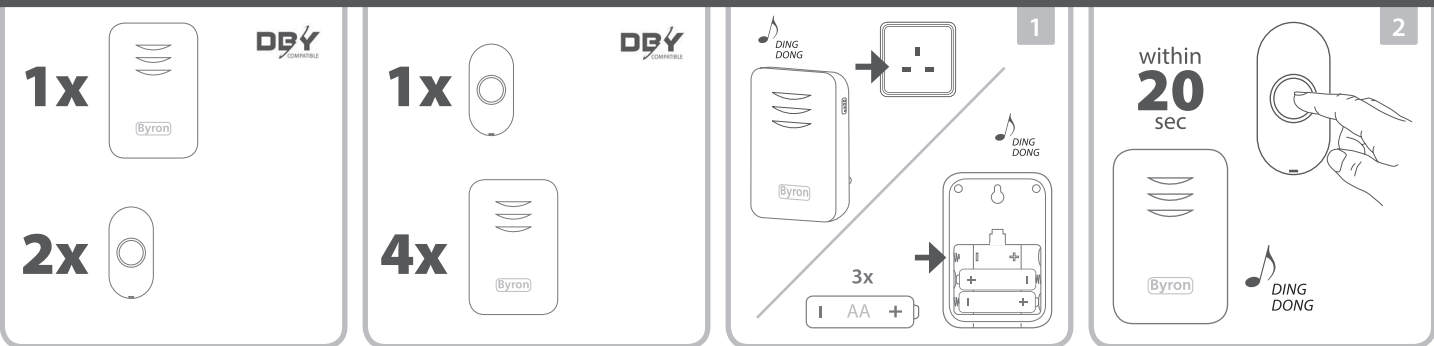

PAIRING MULTIPLE CHIMES | KOPPELN MEHRERER KLINGELN | JUMELAGE DE PLUSIEURS CARILLONS | MEERDERE DEURBELLEN KOPPELEN | ACCOCCIAMENTO MULTIPLO | EMPAREJANDO MÚLTIPLES TIMBRES