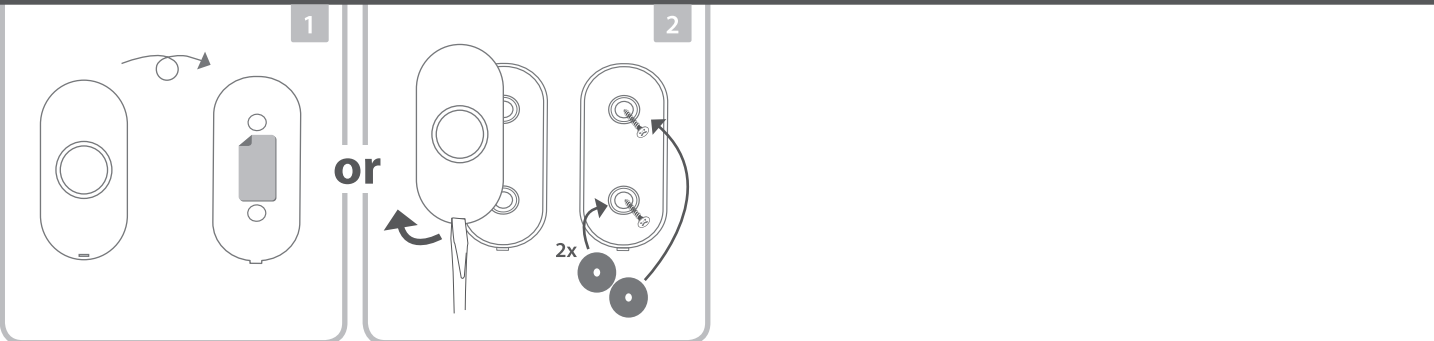

INSTALLATION | INSTALLATION | INSTALLATION | INSTALLATIE | INSTALLAZIONE | INSTALACIÓN