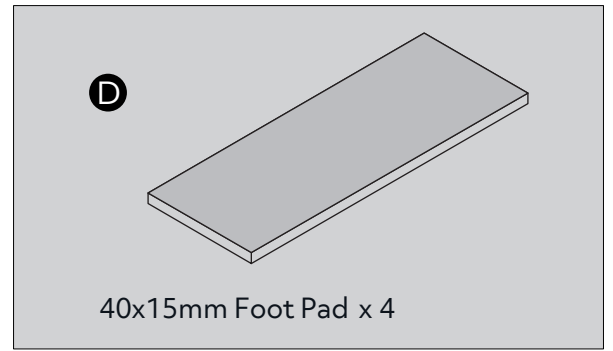

Fittings (Shown to scale)

Bag 1

Tools required

Phillips screwdriver
(small & medium)

Panels

1 Top Panel x 1
(340 x 255mm)

2 Left Side Panel x 1
(490 x 395mm)

3 Right Side Panel x 1
(490 x 395mm)

4 Bottom Panel x 1
(385 x 255mm)

5 Top Rail x 2
(307 x 35mm)

6 Bottom Rail x 2
(350.5 x 35mm)

1

2

3

4

5