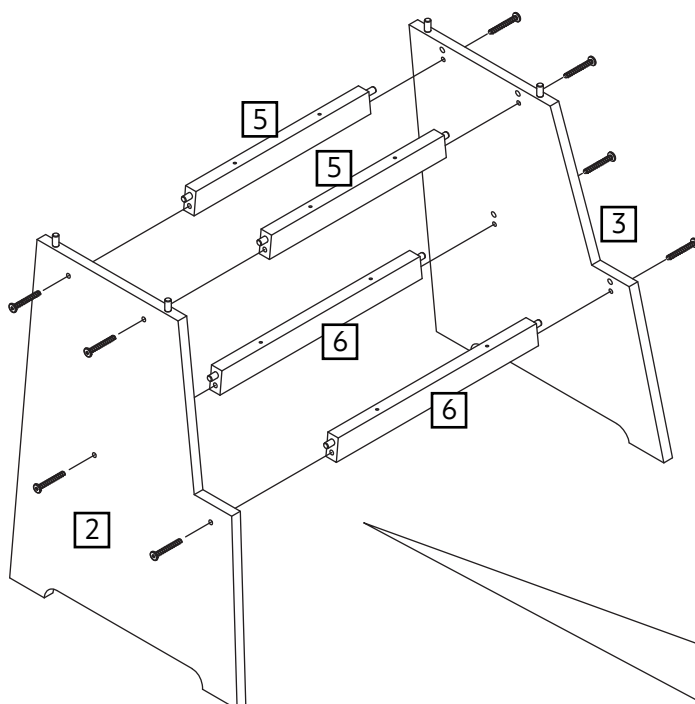

Fittings (Shown to scale)

Bag 1

Tools required

Phillips screwdriver
(small & medium)

Panels

1 Top Panel x 1
(340 x 255mm)

2 Left Side Panel x 1
(490 x 395mm)

3 Right Side Panel x 1
(490 x 395mm)

4 Bottom Panel x 1
(385 x 255mm)

5 Top Rail x 2
(307 x 35mm)

6 Bottom Rail x 2
(350.5 x 35mm)

1

2

3

4

5