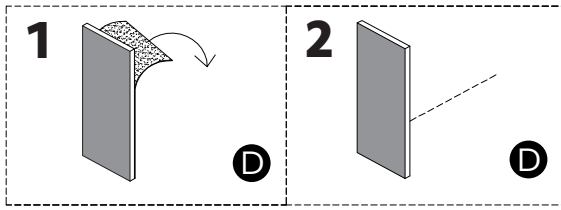

Fittings (Shown to scale)

Bag 1

Tools required

Phillips screwdriver
(small & medium)

Panels

1 Top Panel x 1
(340 x 255mm)

2 Left Side Panel x 1
(490 x 395mm)

3 Right Side Panel x 1
(490 x 395mm)

4 Bottom Panel x 1
(385 x 255mm)

5 Top Rail x 2
(307 x 35mm)

6 Bottom Rail x 2
(350.5 x 35mm)

1

2

3

4

5