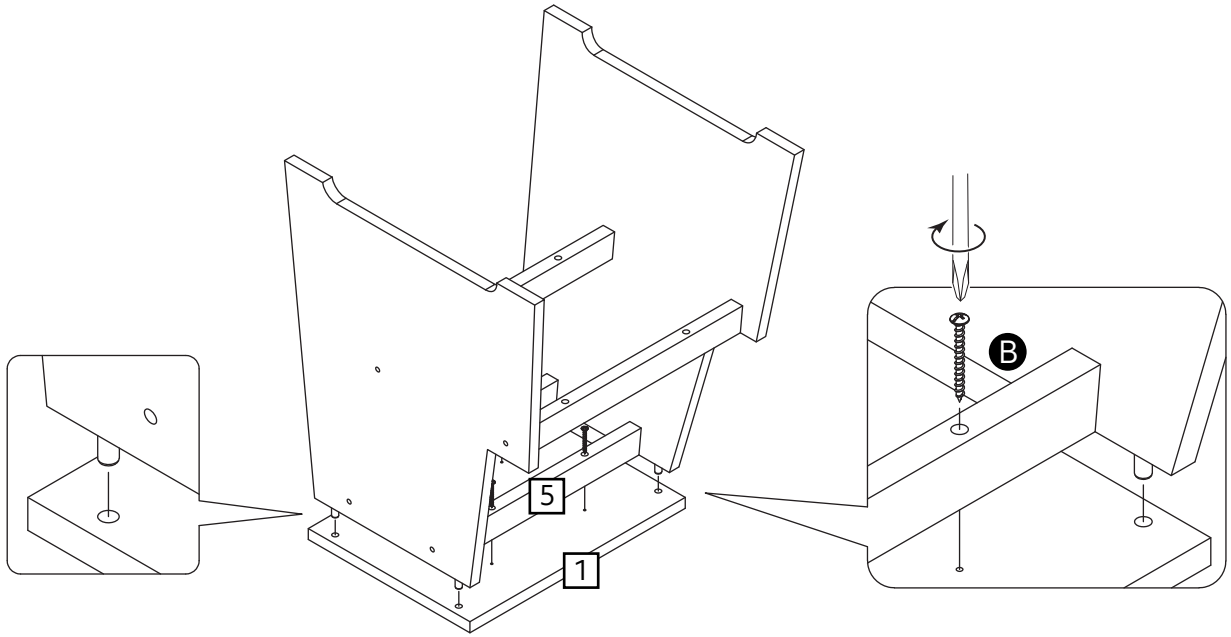

Fittings (Shown to scale)

Bag 1

Tools required

Phillips screwdriver
(small & medium)

Panels

1 Top Panel x 1
(340 x 255mm)

2 Left Side Panel x 1
(490 x 395mm)

3 Right Side Panel x 1
(490 x 395mm)

4 Bottom Panel x 1
(385 x 255mm)

5 Top Rail x 2
(307 x 35mm)

6 Bottom Rail x 2
(350.5 x 35mm)

1

2

3

4

5