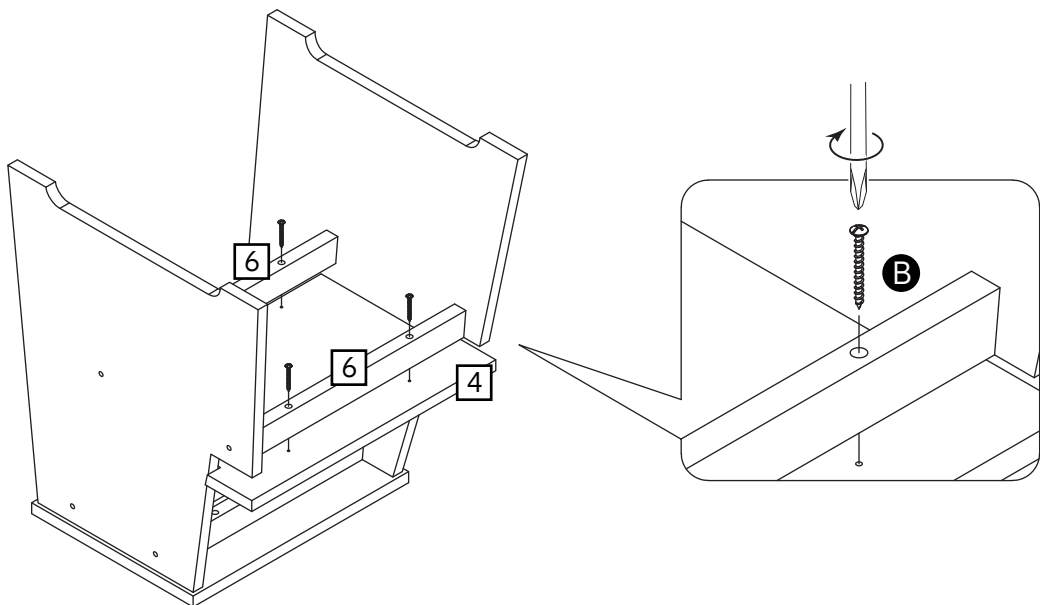

Fittings (Shown to scale)

Bag 1

Tools required

Phillips screwdriver
(small & medium)

Panels

1 Top Panel x 1
(340 x 255mm)

2 Left Side Panel x 1
(490 x 395mm)

3 Right Side Panel x 1
(490 x 395mm)

4 Bottom Panel x 1
(385 x 255mm)

5 Top Rail x 2
(307 x 35mm)

6 Bottom Rail x 2
(350.5 x 35mm)

1

2

3

4

5