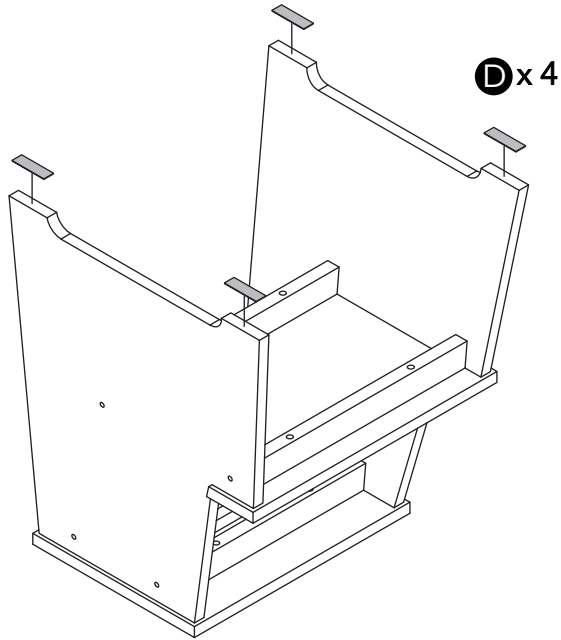

Fittings (Shown to scale)

Bag 1

Tools required

Phillips screwdriver
(small & medium)

Panels

1 Top Panel x 1
(340 x 255mm)

2 Left Side Panel x 1
(490 x 395mm)

3 Right Side Panel x 1
(490 x 395mm)

4 Bottom Panel x 1
(385 x 255mm)

5 Top Rail x 2
(307 x 35mm)

6 Bottom Rail x 2
(350.5 x 35mm)

1

2

3

4

5