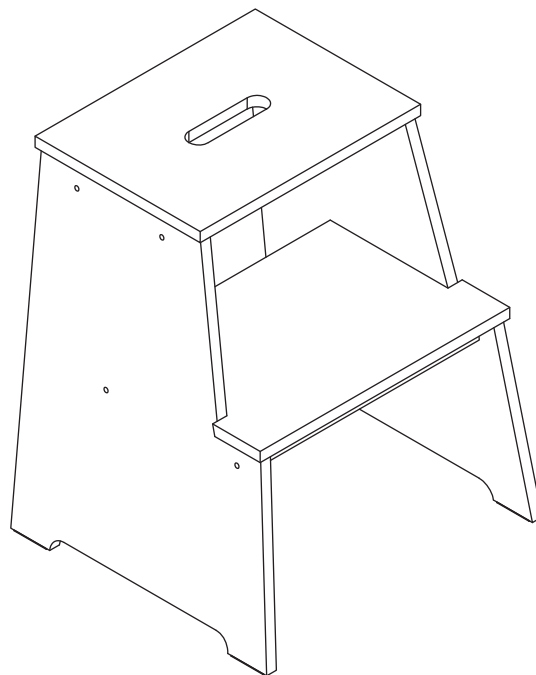

5

6

Assembly is complete.