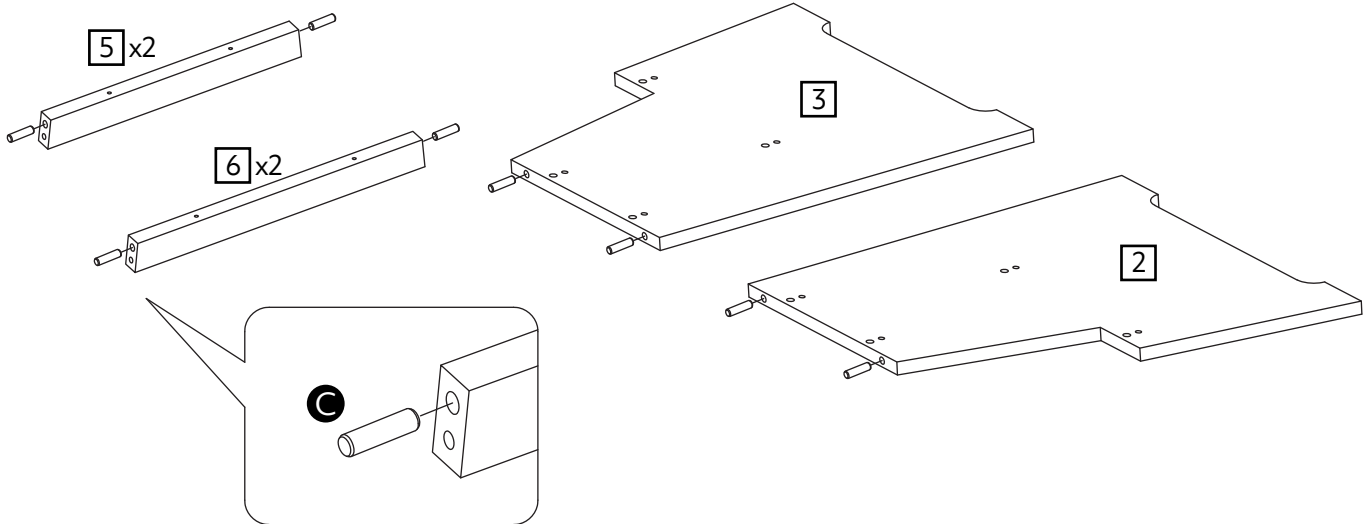

Fittings (Shown to scale)

Bag 1

Tools required

Phillips screwdriver
(small & medium)

Panels

1 Top Panel x 1
(340 x 255mm)

2 Left Side Panel x 1
(490 x 395mm)

3 Right Side Panel x 1
(490 x 395mm)

4 Bottom Panel x 1
(385 x 255mm)

5 Top Rail x 2
(307 x 35mm)

6 Bottom Rail x 2
(350.5 x 35mm)

1

2

3

4

5