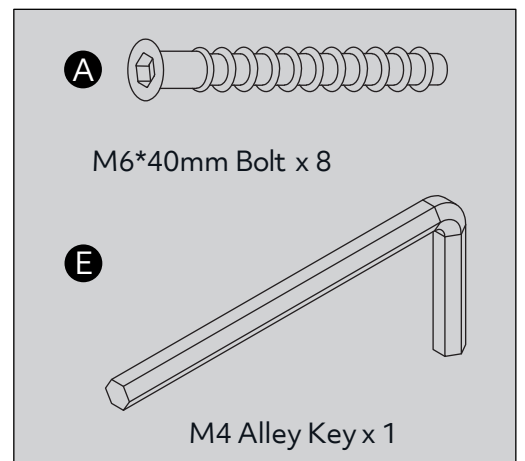

Fittings (Shown to scale)

Bag 1

Tools required

Phillips screwdriver
(small & medium)

Panels

1 Top Panel x 1
(340 x 255mm)

2 Left Side Panel x 1
(490 x 395mm)

3 Right Side Panel x 1
(490 x 395mm)

4 Bottom Panel x 1
(385 x 255mm)

5 Top Rail x 2
(307 x 35mm)

6 Bottom Rail x 2
(350.5 x 35mm)

1

2

3

4

5