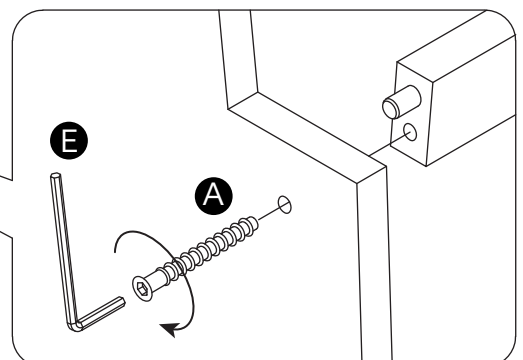

Fittings (Shown to scale)

Bag 1

Tools required

Phillips screwdriver
(small & medium)

Panels

1 Top Panel x 1
(340 x 255mm)

2 Left Side Panel x 1
(490 x 395mm)

3 Right Side Panel x 1
(490 x 395mm)

4 Bottom Panel x 1
(385 x 255mm)

5 Top Rail x 2
(307 x 35mm)

6 Bottom Rail x 2
(350.5 x 35mm)

1

2

3

4

5