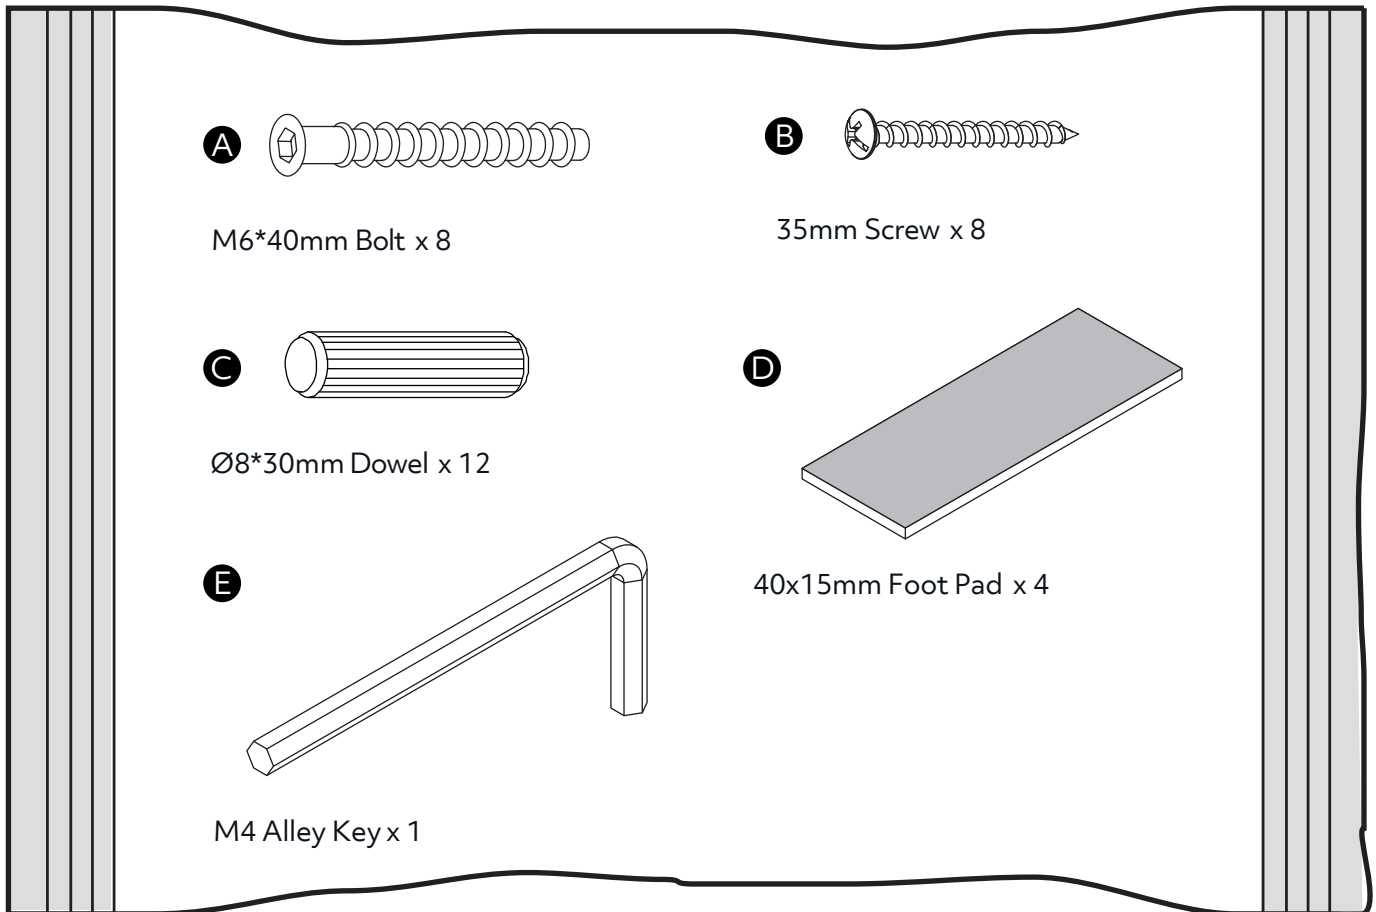

Fittings (Shown to scale)

Bag 1

Tools required

Phillips screwdriver
(small & medium)

Panels

1 Top Panel x 1
(340 x 255mm)

2 Left Side Panel x 1
(490 x 395mm)

3 Right Side Panel x 1
(490 x 395mm)

4 Bottom Panel x 1
(385 x 255mm)

5 Top Rail x 2
(307 x 35mm)

6 Bottom Rail x 2
(350.5 x 35mm)

1

2

3

4

5