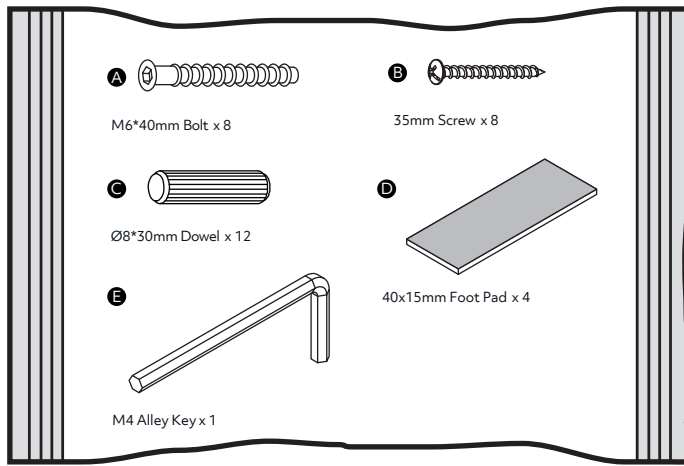

Fittings (Shown to scale)

Bag 1

Tools required

Phillips screwdriver
(small & medium)

Panels

1 Top Panel x 1
(340 x 255mm)

2 Left Side Panel x 1
(490 x 395mm)

3 Right Side Panel x 1
(490 x 395mm)

4 Bottom Panel x 1
(385 x 255mm)

5 Top Rail x 2
(307 x 35mm)

6 Bottom Rail x 2
(350.5 x 35mm)

1

2

3

4

5