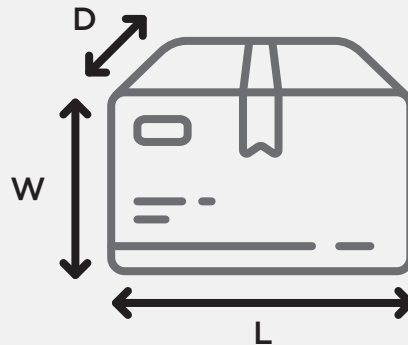

Fill

Fill with used genuine Canon Cartridges /
Bottles, and their original packaging.

Seal

Close and seal all sides of your package
using a suitable adhesive tape designed for
shipping.

And... Post

Drop your package off at the nearest post
box or post office.

Only genuine Canon ink cartridges can
be returned. Where possible, please use
existing packaging to help us recycle.

Suitable for packages up to:
- L 200 x W 200 x D 100 mm MAX
- 2 KG / Approx. 100 CRGs MAX