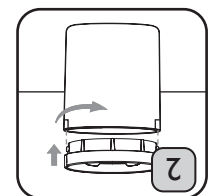

Place the EcoPress™ on a flat surface

Remove the capsule

Line up the markings on the Lid and Bucket and twist to lock in place

Rinse off the remaining coffee grounds from the aluminium capsule

Place the used aluminium coffee capsule, foil side down, over the hole on the Lid