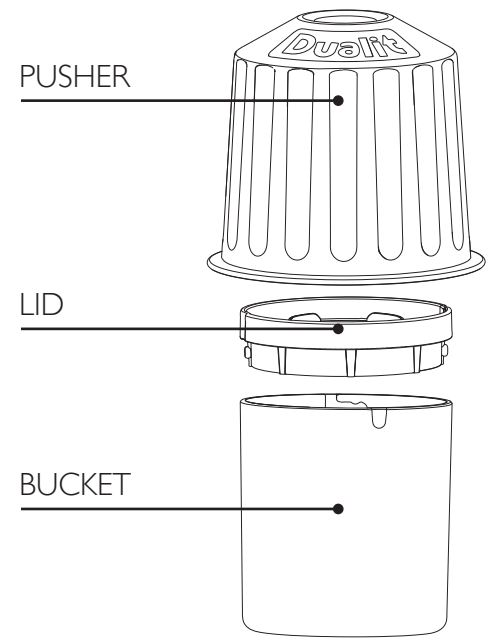

Warning – only suitable for use with used aluminium coffee capsules
Warning – allow capsules to cool completely before using the EcoPress.
Capsules will be hot immediately after extraction.

Lift the Pusher and remove the paper gasket (applicable for Dualit aluminium capsules)

Place the EcoPress™ on a flat surface

Remove the capsule

Line up the markings on the Lid and Bucket and twist to lock in place

Rinse off the remaining coffee grounds from the aluminium capsule

Place the used aluminium coffee capsule, foil side down, over the hole on the Lid

Recycle the aluminium capsule, paper gasket & coffee grounds*

Place the Pusher over the bucket and apply downward pressure with both hands

HOW TO USE YOUR EcoPress™

DON'T FORGET TO REGISTER YOUR PRODUCT

DUALIT.COM/REGISTER

Register my appliance

HOW TO CLEAN

☝ *The coffee grounds can be home composted, placed in a food waste bin or general waste bin.

☝ The Bucket will hold the coffee grounds of 10 aluminium coffee capsules.

☝ The EcoPress™ is suitable for the top rack of the dishwasher, on a sub 40 degree wash cycle.

TOP TIPS FOR YOUR EcoPress™

☝ We recommend you rinse your capsules in a colander with your washing up water.

☝ The coffee grounds collected in the bucket can be home composted, placed in a food waste bin or general waste bin.

KNOW YOUR EcoPress™

Dualit® EcoPress™

ALUMINIUM CAPSULE RECYCLER

Recycling your used aluminium coffee capsules is easy with Dualit's EcoPress™.

Simply EcoPress your used aluminium capsules, rinse and pop into your recycling bin at home.

Dualit® EcoPress™

ALUMINIUM CAPSULE RECYCLER