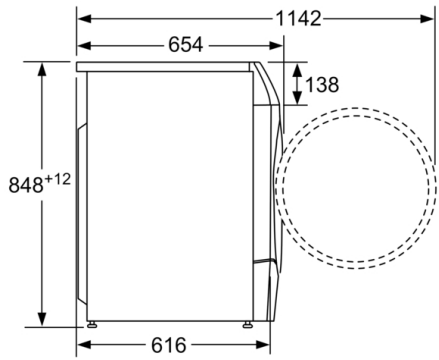

Spin-drying efficiency class of eco 40-60 programme: B

Construction type: Free-standing

Removable work top: No

Door hinge: Left

Length of electrical supply cord: 210 cm

Height of removable worktop: 862 mm

Dimensions of the product: 848 x 598 x 616 mm

### Technical Information

- Slide-under installation
- integrated 32 cm porthole, chrome, blackgrey with 125° opening door
- Left hinged door
- Dimensions (H x W): 84.8 cm x 59.8 cm
- Appliance depth: 61.6 cm
- Appliance depth incl. door: 65.4 cm
- Appliance depth with open door: 114.2 cm

<sup>\*\*</sup> Values are rounded.

**Serie | 6, Washer dryer, 10/6 kg, 1400 rpm  
WDU28561GB**

---

measurements in mm

measurements in mm