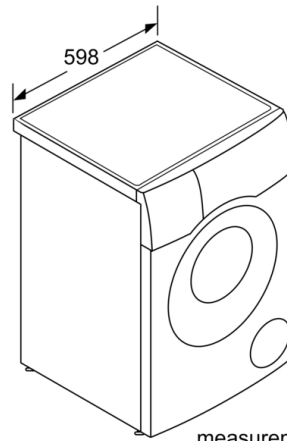

Spin-drying efficiency class of eco 40-60 programme: B

Construction type: Free-standing

Removable work top: No

Door hinge: Left

Length of electrical supply cord: 210 cm

Height of removable worktop: 862 mm

Dimensions of the product: 848 x 598 x 616 mm

### Technical Information

- Slide-under installation
- integrated 32 cm porthole, chrome, blackgrey with 125° opening door
- Left hinged door
- Dimensions (H x W): 84.8 cm x 59.8 cm
- Appliance depth: 61.6 cm
- Appliance depth incl. door: 65.4 cm
- Appliance depth with open door: 114.2 cm

<sup>\*\*</sup> Values are rounded.

**Serie | 6, Washer dryer, 10/6 kg, 1400 rpm  
WDU28561GB**

---

measurements in mm

measurements in mm