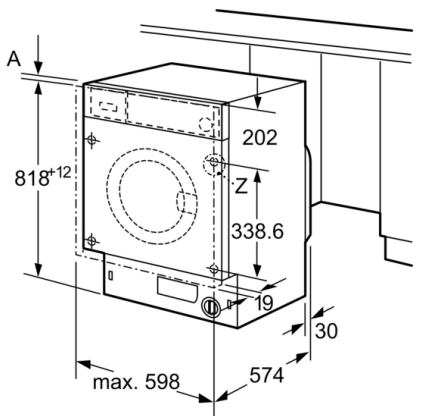

**Technical Data**

Construction type: Built-in  
 Door hinge: Left  
 Color / Material body: White  
 Length of electrical supply cord: 210 cm  
 : 820.00 mm  
 Height of the product: 818 mm  
 Dimensions of the product: 818 x 596 x 544 mm  
 Wheels: No  
 Net weight: 76.0 kg  
 Drum volume: 55 l  
 Door Frame: White  
 Noise level washing: 41 dB(A) re 1 pW  
 Connection rating: 2300 W  
 Fuse protection: 10 A  
 Voltage: 220-240 V  
 Frequency: 50 Hz  
 Energy Star Qualified: No  
 Cord Included: Yes  
 Plug type: GB plug  
 Length of drain hose (in): 86.61  
 Length of supply hose (in): 86.61  
 Dimensions of the packed product: 34.44 x 25.98 x 24.99  
 Net weight: 168.000 lbs  
 Gross weight: 170.000 lbs  
 Length of drain hose: 220.00 cm  
 Length of supply hose: 220.00 cm  
 Dimensions of the packed product (HxWxD): 875 x 635 x 660 mm  
 Gross weight: 77.2 kg  
 Connection rating: 2300 W  
 Fuse protection: 10 A  
 Voltage: 220-240 V  
 Frequency: 50 Hz  
 Water protection system: Aquastop  
 Maximum spin speed: 1400 rpm  
 Spin speed options: Variable  
 Digital countdown indicator: Yes  
 Drying progress indicator: LED, LED-display  
 Energy Efficiency Class: C  
 Weighted energy consumption in kWh per 100 washing cycles of eco 40-60 programme: 62 kWh  
 Maximum capacity in kg: 8.0 kg  
 The water consumption of the eco programme in liters per cycle: 45 l  
 Duration of eco 40-60 programme in hours and mins at rated capacity: 3:26 h  
 Spin-drying efficiency class of eco 40-60 programme: B  
 Airborne acoustical noise emission class: A  
 Airborne acoustical noise emissions : 66 dB(A) re 1 pW

#### Technical Information

- adjustable base height: 15 cm
- adjustable base depth: 6.5 cm
- Height adjustment with cardanDrive

**Series 6, Built-in washing machine, 8 kg  
WIW28302GB**

measurements in mm

Z detail

measurements in mm

measurements in mm

measurements in mm