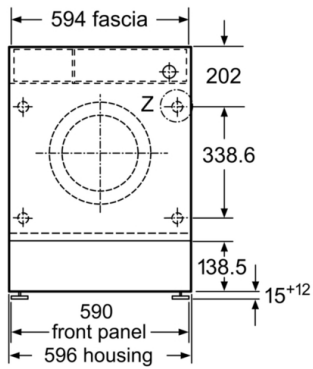

**Technical Data**

Construction type: Built-in  
 Door hinge: Left  
 Color / Material body: White  
 Length of electrical supply cord: 210 cm  
 : 820.00 mm  
 Height of the product: 818 mm  
 Dimensions of the product: 818 x 596 x 544 mm  
 Wheels: No  
 Net weight: 76.0 kg  
 Drum volume: 55 l  
 Door Frame: White  
 Noise level washing: 41 dB(A) re 1 pW  
 Connection rating: 2300 W  
 Fuse protection: 10 A  
 Voltage: 220-240 V  
 Frequency: 50 Hz  
 Energy Star Qualified: No  
 Cord Included: Yes  
 Plug type: GB plug  
 Length of drain hose (in): 86.61  
 Length of supply hose (in): 86.61  
 Dimensions of the packed product: 34.44 x 25.98 x 24.99  
 Net weight: 168.000 lbs  
 Gross weight: 170.000 lbs  
 Length of drain hose: 220.00 cm  
 Length of supply hose: 220.00 cm  
 Dimensions of the packed product (HxWxD): 875 x 635 x 660 mm  
 Gross weight: 77.2 kg  
 Connection rating: 2300 W  
 Fuse protection: 10 A  
 Voltage: 220-240 V  
 Frequency: 50 Hz  
 Water protection system: Aquastop  
 Maximum spin speed: 1400 rpm  
 Spin speed options: Variable  
 Digital countdown indicator: Yes  
 Drying progress indicator: LED, LED-display  
 Energy Efficiency Class: C  
 Weighted energy consumption in kWh per 100 washing cycles of eco 40-60 programme: 62 kWh  
 Maximum capacity in kg: 8.0 kg  
 The water consumption of the eco programme in liters per cycle: 45 l  
 Duration of eco 40-60 programme in hours and mins at rated capacity: 3:26 h  
 Spin-drying efficiency class of eco 40-60 programme: B  
 Airborne acoustical noise emission class: A  
 Airborne acoustical noise emissions : 66 dB(A) re 1 pW

#### Technical Information

- adjustable base height: 15 cm
- adjustable base depth: 6.5 cm
- Height adjustment with cardanDrive

**Series 6, Built-in washing machine, 8 kg  
WIW28302GB**

measurements in mm

Z detail

measurements in mm

measurements in mm

measurements in mm