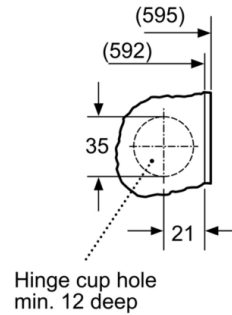

**Technical Data**

Construction type: Built-in  
 Door hinge: Left  
 Color / Material body: White  
 Length of electrical supply cord: 210 cm  
 : 820.00 mm  
 Height of the product: 818 mm  
 Dimensions of the product: 818 x 596 x 544 mm  
 Wheels: No  
 Net weight: 76.0 kg  
 Drum volume: 55 l  
 Door Frame: White  
 Noise level washing: 41 dB(A) re 1 pW  
 Connection rating: 2300 W  
 Fuse protection: 10 A  
 Voltage: 220-240 V  
 Frequency: 50 Hz  
 Energy Star Qualified: No  
 Cord Included: Yes  
 Plug type: GB plug  
 Length of drain hose (in): 86.61  
 Length of supply hose (in): 86.61  
 Dimensions of the packed product: 34.44 x 25.98 x 24.99  
 Net weight: 168.000 lbs  
 Gross weight: 170.000 lbs  
 Length of drain hose: 220.00 cm  
 Length of supply hose: 220.00 cm  
 Dimensions of the packed product (HxWxD): 875 x 635 x 660 mm  
 Gross weight: 77.2 kg  
 Connection rating: 2300 W  
 Fuse protection: 10 A  
 Voltage: 220-240 V  
 Frequency: 50 Hz  
 Water protection system: Aquastop  
 Maximum spin speed: 1400 rpm  
 Spin speed options: Variable  
 Digital countdown indicator: Yes  
 Drying progress indicator: LED, LED-display  
 Energy Efficiency Class: C  
 Weighted energy consumption in kWh per 100 washing cycles of eco 40-60 programme: 62 kWh  
 Maximum capacity in kg: 8.0 kg  
 The water consumption of the eco programme in liters per cycle: 45 l  
 Duration of eco 40-60 programme in hours and mins at rated capacity: 3:26 h  
 Spin-drying efficiency class of eco 40-60 programme: B  
 Airborne acoustical noise emission class: A  
 Airborne acoustical noise emissions : 66 dB(A) re 1 pW

#### Technical Information

- adjustable base height: 15 cm
- adjustable base depth: 6.5 cm
- Height adjustment with cardanDrive

**Series 6, Built-in washing machine, 8 kg  
WIW28302GB**

measurements in mm

Z detail

measurements in mm

measurements in mm

measurements in mm