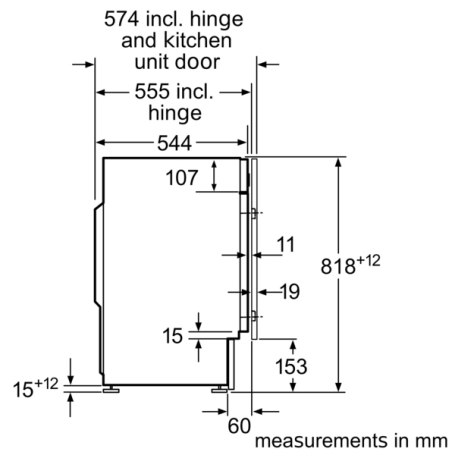

**Technical Data**

Construction type: Built-in  
 Door hinge: Left  
 Color / Material body: White  
 Length of electrical supply cord: 210 cm  
 : 820.00 mm  
 Height of the product: 818 mm  
 Dimensions of the product: 818 x 596 x 544 mm  
 Wheels: No  
 Net weight: 76.0 kg  
 Drum volume: 55 l  
 Door Frame: White  
 Noise level washing: 41 dB(A) re 1 pW  
 Connection rating: 2300 W  
 Fuse protection: 10 A  
 Voltage: 220-240 V  
 Frequency: 50 Hz  
 Energy Star Qualified: No  
 Cord Included: Yes  
 Plug type: GB plug  
 Length of drain hose (in): 86.61  
 Length of supply hose (in): 86.61  
 Dimensions of the packed product: 34.44 x 25.98 x 24.99  
 Net weight: 168.000 lbs  
 Gross weight: 170.000 lbs  
 Length of drain hose: 220.00 cm  
 Length of supply hose: 220.00 cm  
 Dimensions of the packed product (HxWxD): 875 x 635 x 660 mm  
 Gross weight: 77.2 kg  
 Connection rating: 2300 W  
 Fuse protection: 10 A  
 Voltage: 220-240 V  
 Frequency: 50 Hz  
 Water protection system: Aquastop  
 Maximum spin speed: 1400 rpm  
 Spin speed options: Variable  
 Digital countdown indicator: Yes  
 Drying progress indicator: LED, LED-display  
 Energy Efficiency Class: C  
 Weighted energy consumption in kWh per 100 washing cycles of eco 40-60 programme: 62 kWh  
 Maximum capacity in kg: 8.0 kg  
 The water consumption of the eco programme in liters per cycle: 45 l  
 Duration of eco 40-60 programme in hours and mins at rated capacity: 3:26 h  
 Spin-drying efficiency class of eco 40-60 programme: B  
 Airborne acoustical noise emission class: A  
 Airborne acoustical noise emissions : 66 dB(A) re 1 pW

#### Technical Information

- adjustable base height: 15 cm
- adjustable base depth: 6.5 cm
- Height adjustment with cardanDrive

**Series 6, Built-in washing machine, 8 kg  
WIW28302GB**

measurements in mm

Z detail

measurements in mm

measurements in mm

measurements in mm