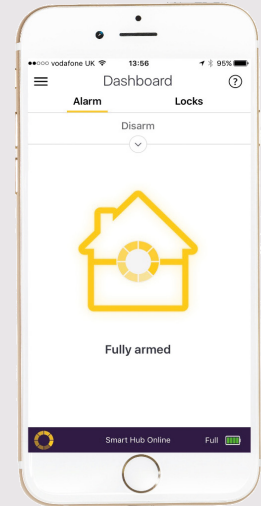

No Monitoring Fee

No hidden costs and no contracts.

Part Arm

Secure your home even when you are in, with zone control.

Enhanced with 200m range

Sync has all your outbuildings and sheds covered.

Expandable

The Sync alarm can be extended to add up to 40 devices, allowing users to build a bespoke system suited to their needs.

Mobile alerts

Receive real-time notifications direct to your smartphone so you're always in the know.

Smart Accessories

Further enhance the connected experience by connecting your Yale smart door lock via the Sync lock module, and operate power switches with the Sync smart plug when you are away from home.

Enhanced Encryption

Secure rolling code with advanced jamming detection.

Easy Set up

Wire free for quick and easy installation

Sync works with Amazon Echo and Philips Hue for the ultimate security experience.

Amazon Alexa integration enables users to arm their alarm and check if their windows are open and closed using their voice.

Philips Hue integration allows users to set up visual security measures such as flashing red lights throughout the house if the alarm is triggered