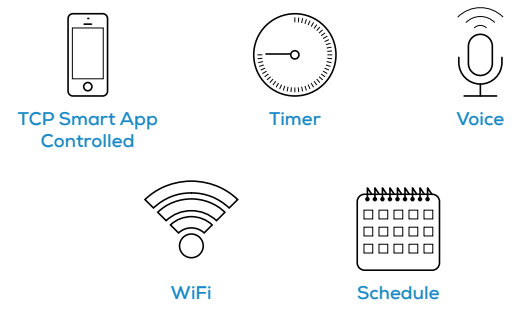

coming soon