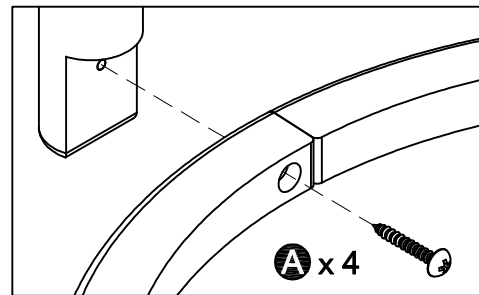

Fittings (Shown to scale)

Bag 1

Tools required

Phillips screwdriver
(small & medium)

Ruler/tape
measure

Phillips screwdriver
(small & medium)

Eye protection
(when using a
hammer or glue)

Small
hammer

Power Drill

Mallet

Drill Heads

Panels

1 Top Panel × 1
(350 × 350mm)

2 Foot × 4
(450 × 28mm)

3 Shelf × 1
(350 × 350mm)

1