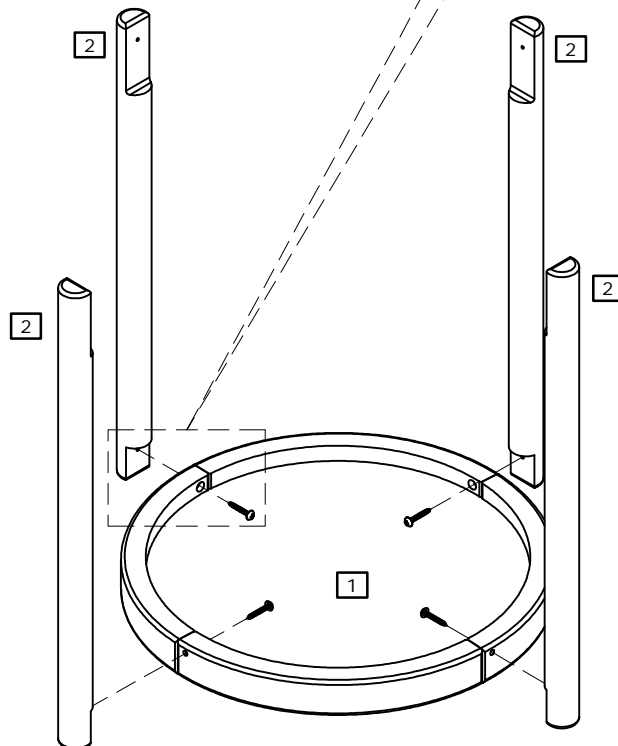

Fittings (Shown to scale)

Bag 1

Tools required

Phillips screwdriver
(small & medium)

Ruler/tape
measure

Phillips screwdriver
(small & medium)

Eye protection
(when using a
hammer or glue)

Small
hammer

Power Drill

Mallet

Drill Heads

Panels

1 Top Panel × 1
(350 × 350mm)

2 Foot × 4
(450 × 28mm)

3 Shelf × 1
(350 × 350mm)

1