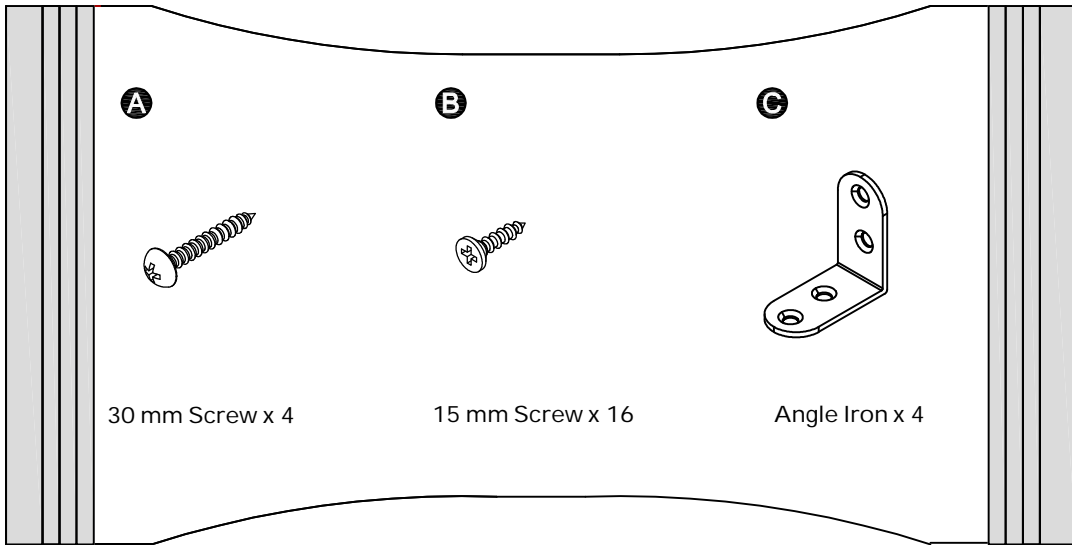

Fittings (Shown to scale)

Bag 1

Tools required

Phillips screwdriver
(small & medium)

Ruler/tape
measure

Phillips screwdriver
(small & medium)

Eye protection
(when using a
hammer or glue)

Small
hammer

Power Drill

Mallet

Drill Heads

Panels

1 Top Panel × 1
(350 × 350mm)

2 Foot × 4
(450 × 28mm)

3 Shelf × 1
(350 × 350mm)

1