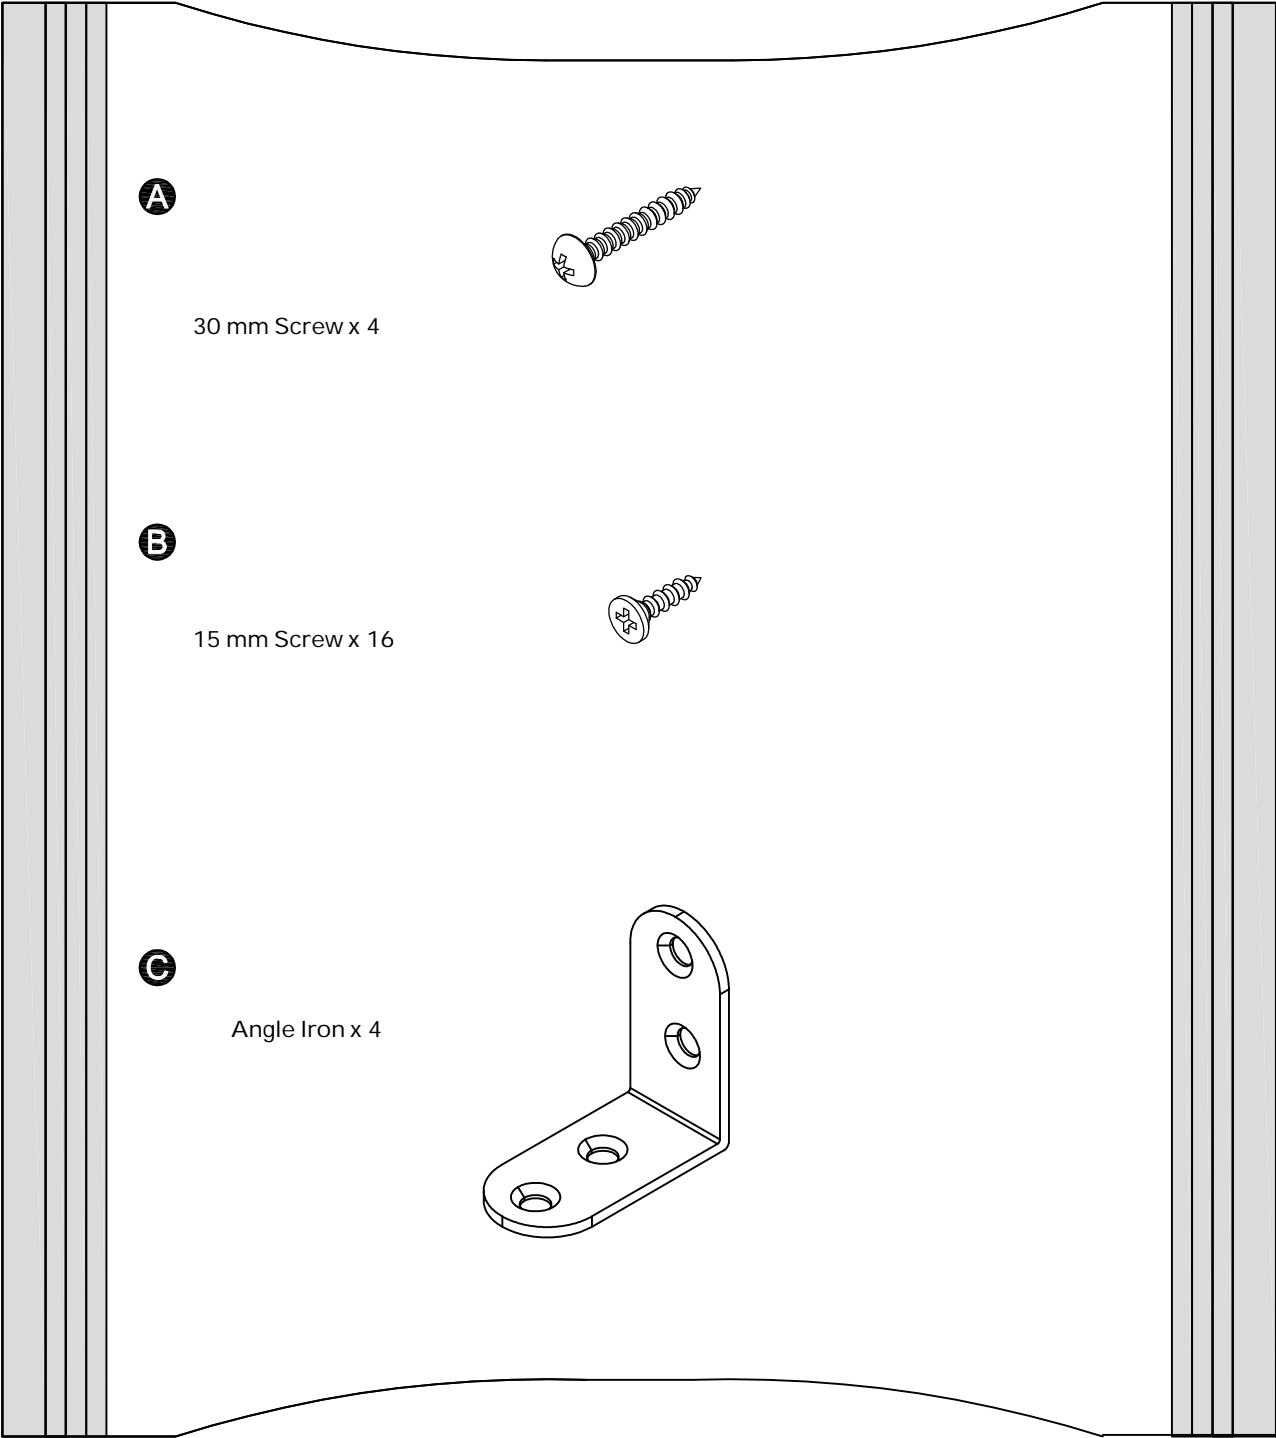

Fittings (Shown to scale)

Bag 1