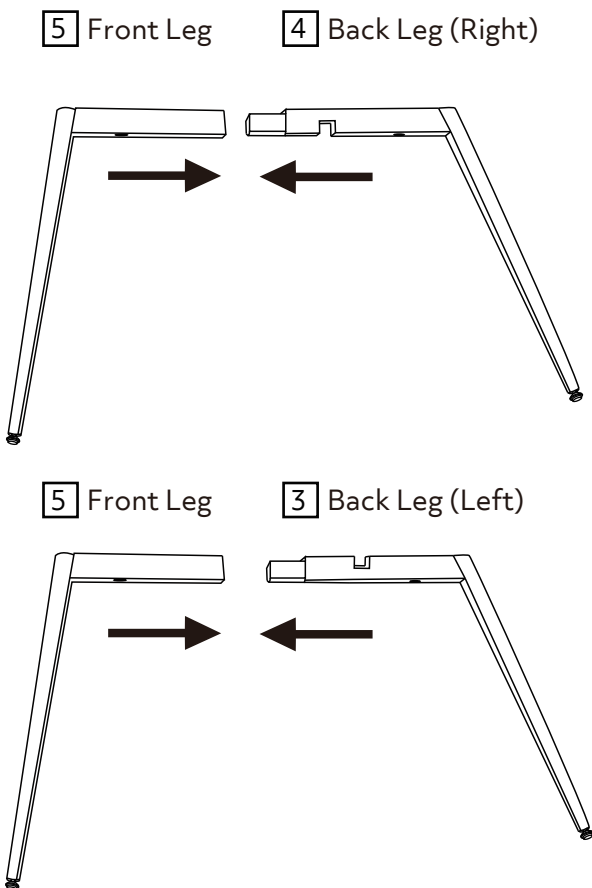

M6*14mm Bolt x 2

M4 Allen Key x 1

Adjustable Foot x 4

Parts

1 Seat Frame x1
(615 x 630 x 450mm)

2 Seat Pad x1
(480 x 510 x 80mm)

3 Back Leg (Left) x1
(430 x 235 * 20 mm)

4 Back Leg (Right) x1
(430 x 235 * 20mm)

5 Front Leg x2
(430 x 265 * 20mm)

1

2

3

 <p>80%</p>	<p>B </p> <p>M6*30mm Bolt x 1</p>	<p>D </p> <p>M4 Allen Key</p>
---	---	--

4

 <p>100%</p>	<p>A </p> <p>M6*45mm Bolt x 4</p>	<p>D </p> <p>M4 Allen Key</p>
---	--	---