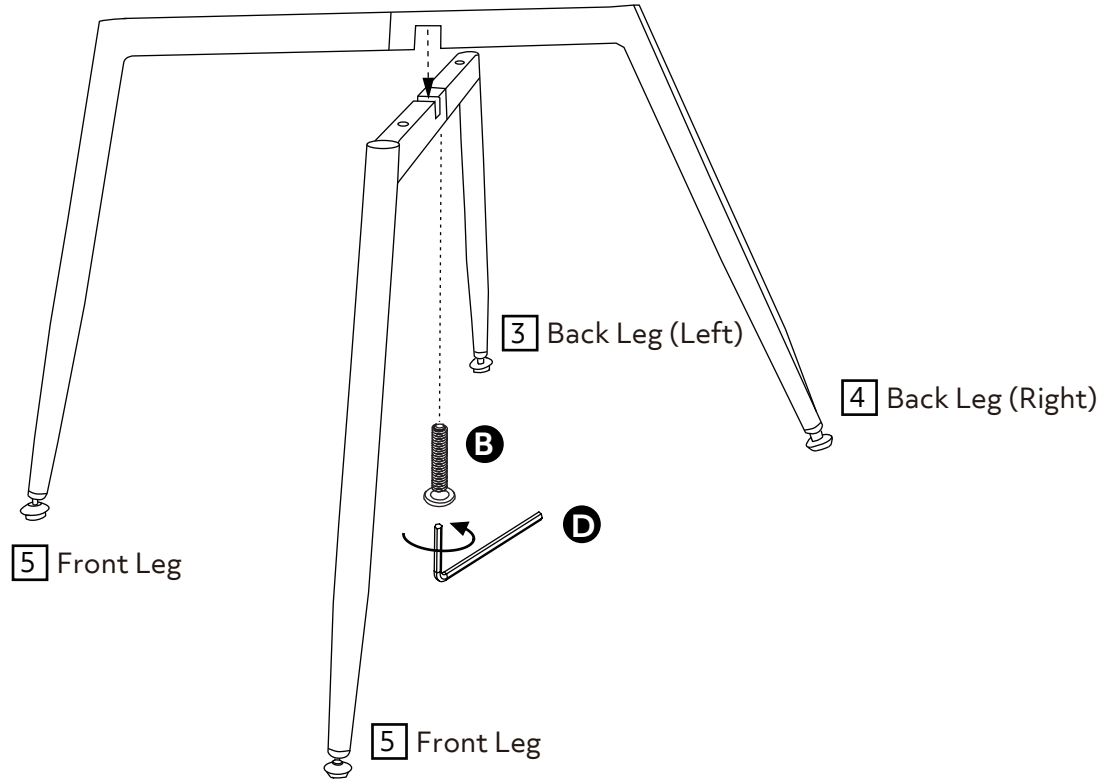

M6*14mm Bolt x 2

M4 Allen Key x 1

Adjustable Foot x 4

Parts

1 Seat Frame x1
(615 x 630 x 450mm)

2 Seat Pad x1
(480 x 510 x 80mm)

3 Back Leg (Left) x1
(430 x 235 * 20 mm)

4 Back Leg (Right) x1
(430 x 235 * 20mm)

5 Front Leg x2
(430 x 265 * 20mm)

1

2

3

 <p>80%</p>	<p>B </p> <p>M6*30mm Bolt x 1</p>	<p>D </p> <p>M4 Allen Key</p>
---	---	--

4

 <p>100%</p>	<p>A </p> <p>M6*45mm Bolt x 4</p>	<p>D </p> <p>M4 Allen Key</p>
---	--	---