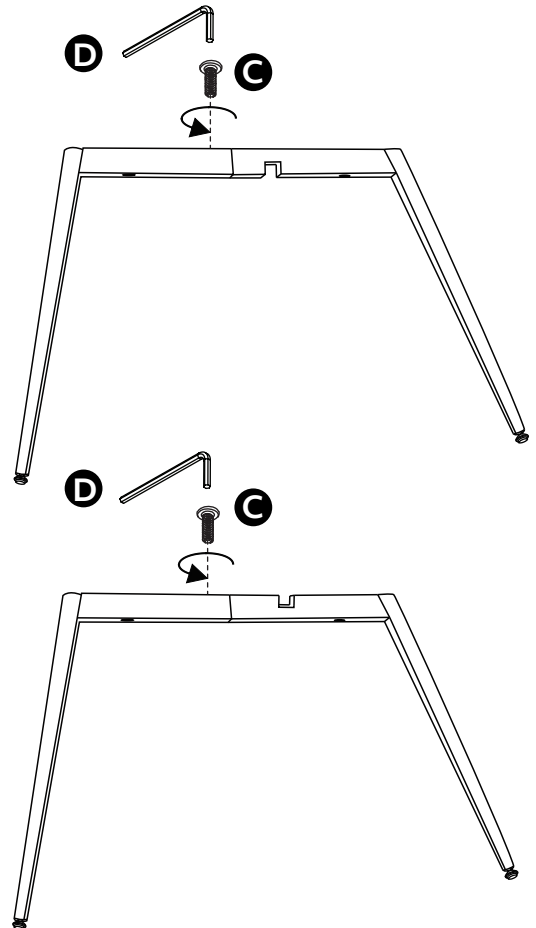

M6*14mm Bolt x 2

M4 Allen Key x 1

Adjustable Foot x 4

Parts

1 Seat Frame x1
(615 x 630 x 450mm)

2 Seat Pad x1
(480 x 510 x 80mm)

3 Back Leg (Left) x1
(430 x 235 * 20 mm)

4 Back Leg (Right) x1
(430 x 235 * 20mm)

5 Front Leg x2
(430 x 265 * 20mm)

1

2

3

 <p>80%</p>	<p>B </p> <p>M6*30mm Bolt x 1</p>	<p>D </p> <p>M4 Allen Key</p>
---	---	--

4

 <p>100%</p>	<p>A </p> <p>M6*45mm Bolt x 4</p>	<p>D </p> <p>M4 Allen Key</p>
---	--	---