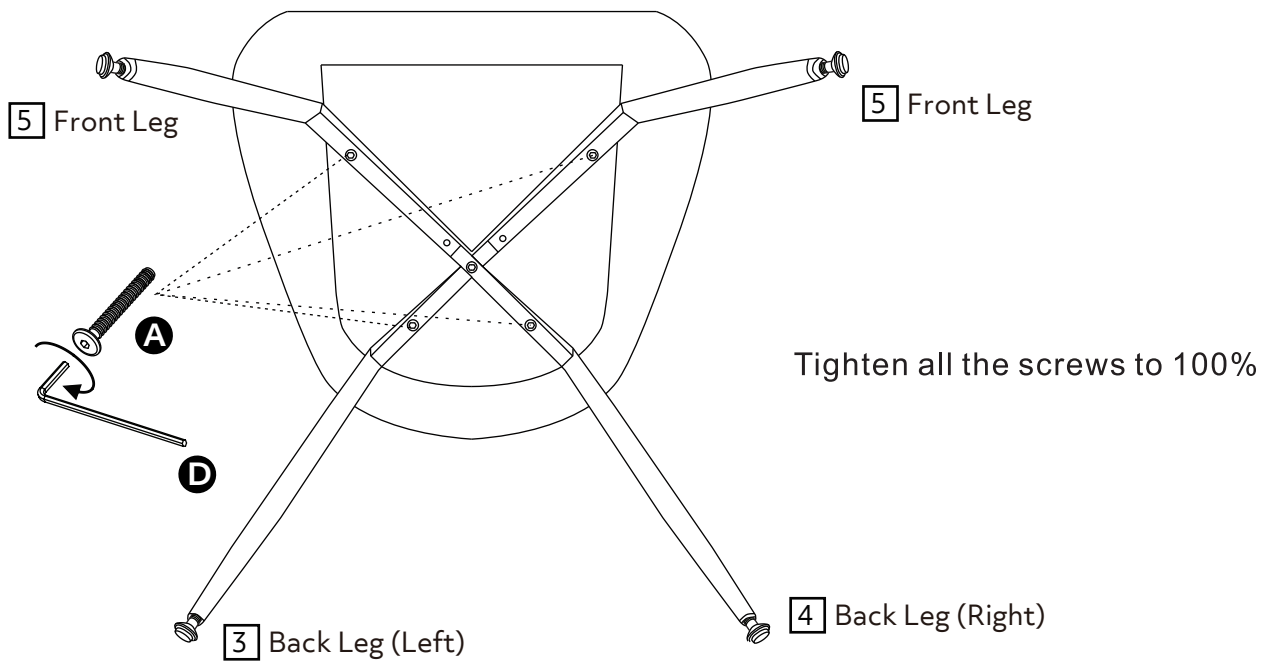

M6*14mm Bolt x 2

M4 Allen Key x 1

Adjustable Foot x 4

Parts

1 Seat Frame x1
(615 x 630 x 450mm)

2 Seat Pad x1
(480 x 510 x 80mm)

3 Back Leg (Left) x1
(430 x 235 * 20 mm)

4 Back Leg (Right) x1
(430 x 235 * 20mm)

5 Front Leg x2
(430 x 265 * 20mm)

1

2

3

 <p>80%</p>	<p>B </p> <p>M6*30mm Bolt x 1</p>	<p>D </p> <p>M4 Allen Key</p>
---	---	--

4

 <p>100%</p>	<p>A </p> <p>M6*45mm Bolt x 4</p>	<p>D </p> <p>M4 Allen Key</p>
---	--	---