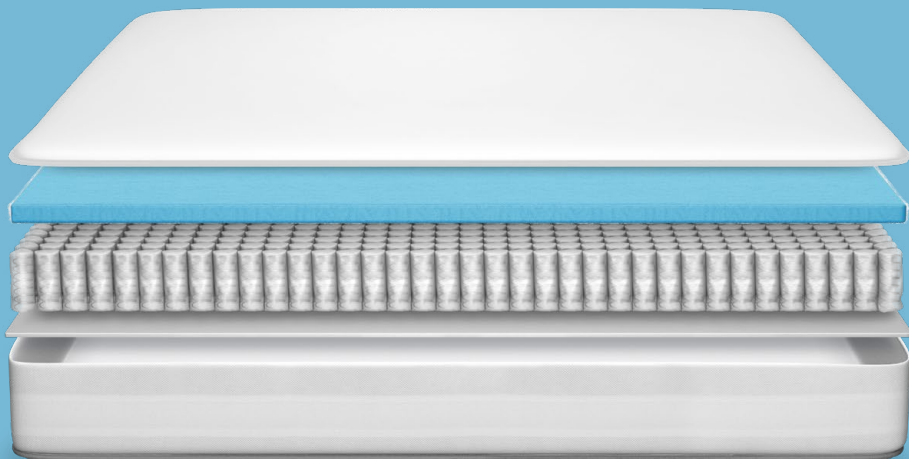

geltex®

An intelligent gel infused comfort filling
with a bounce back sensation that actively
responds to your body as you sleep

ideal for twisters & turners

geltex®
comfort

undisturbed
sleep

pressure
relief

zoned
support

UK allergy
approved