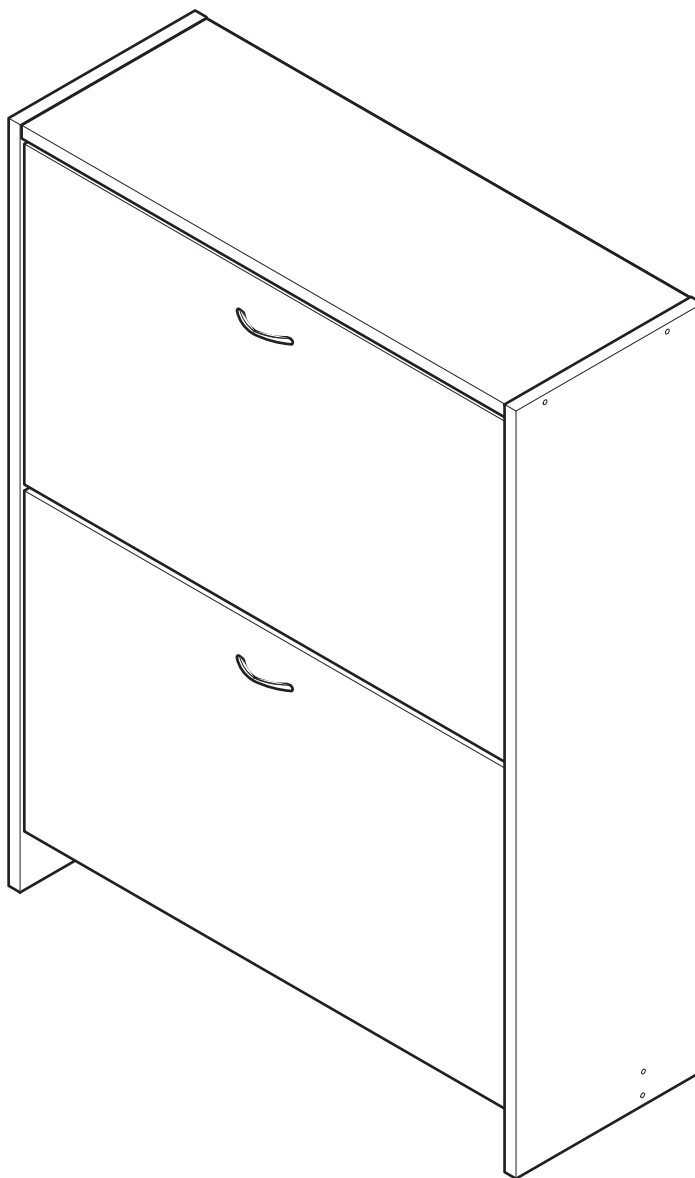

Shoe Storage Cabinet

Assembly Instructions - Please keep for future reference

045 xx 2010

9018787

9018828

9018794

Dimensions

Width - 66.4cm

Depth - 24cm

Height - 87cm

Important - Please read these instructions fully before starting assembly

If you need help or have damaged or missing parts, call the **Customer Helpline: 08450613967**
Please turn to back page for important information when contacting Customer Helpline.