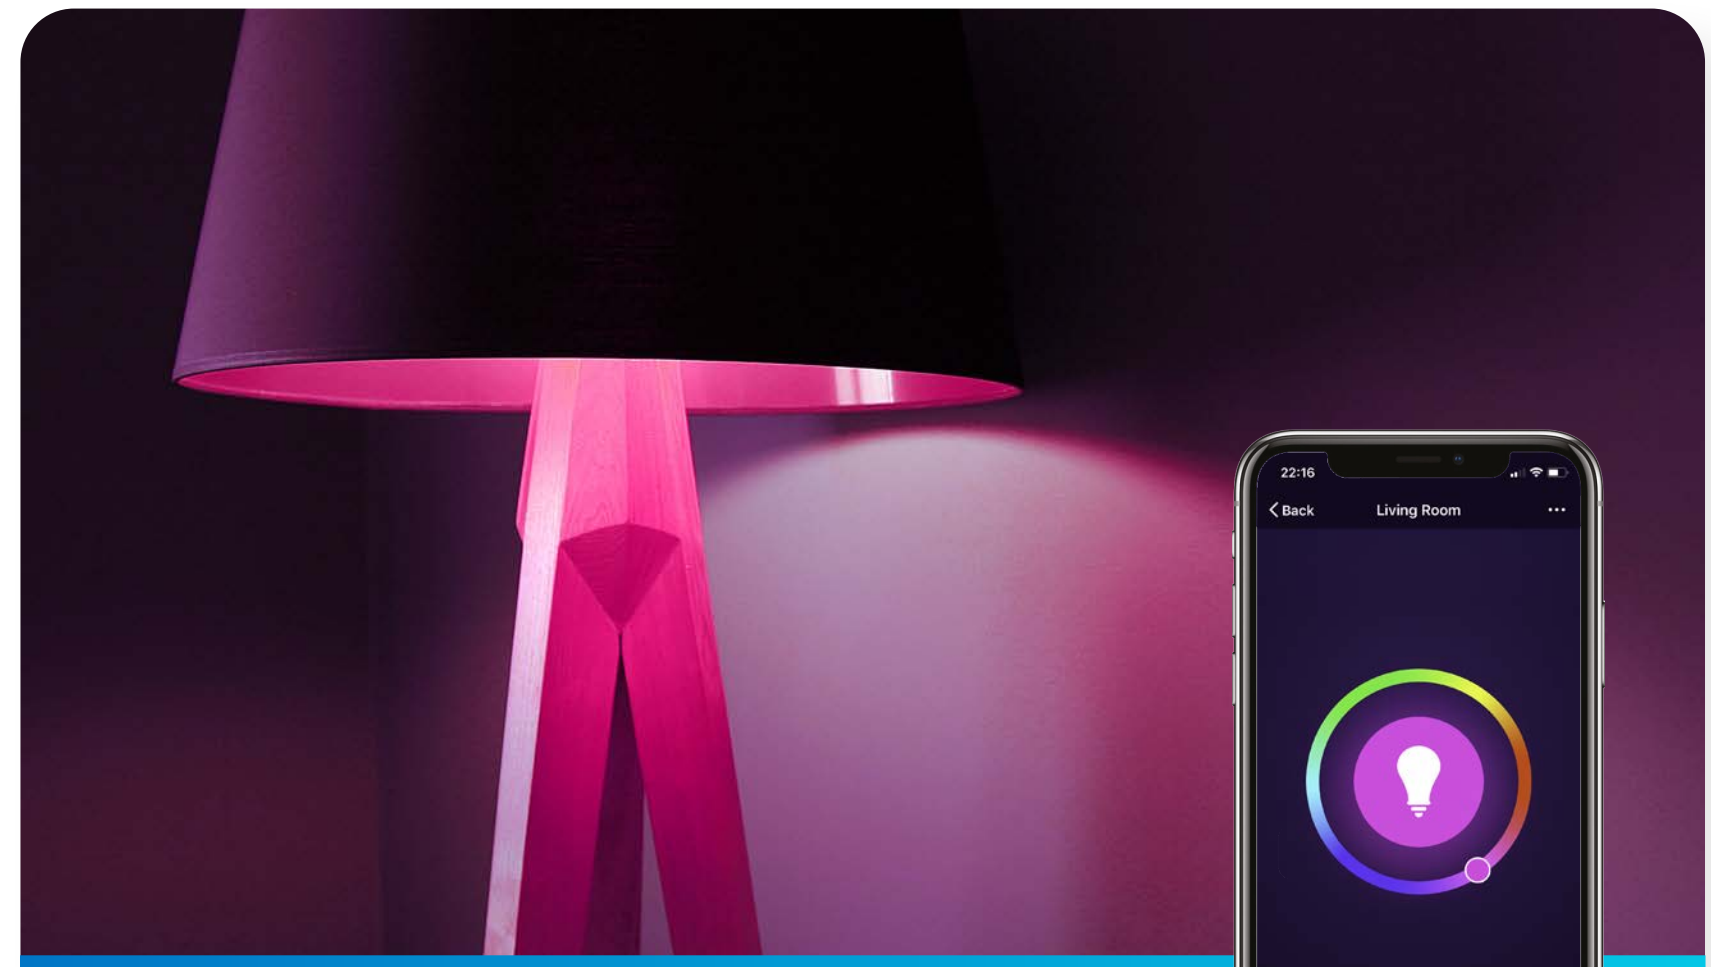

TCP Smart Smart Lighting
WiFi LED Classic RGB

Smart LED Classic RGB WiFi Amazon Alexa & Google Home Smart device

Fit. Connect. Play!
No hub, no subscriptions & no hassle.

Easy set up, fit the lamp & connect to the TCP Smart App using your WiFi.

Once connected you can control your lamp with the App or pair with your Amazon Echo or Google Home to control with your voice.

- WiFi
- Smart device App: iOS & Android
- Colour changing & Warm white
- Smart schedules
- Control from anywhere

Voice control
Create the perfect lighting scene in any room with your voice using Amazon Alexa or Google Assistant or simply use the App from anywhere in the world.

Colour changing
Set the right atmosphere with the choice of 16 million colours or use warm white as a standard light.