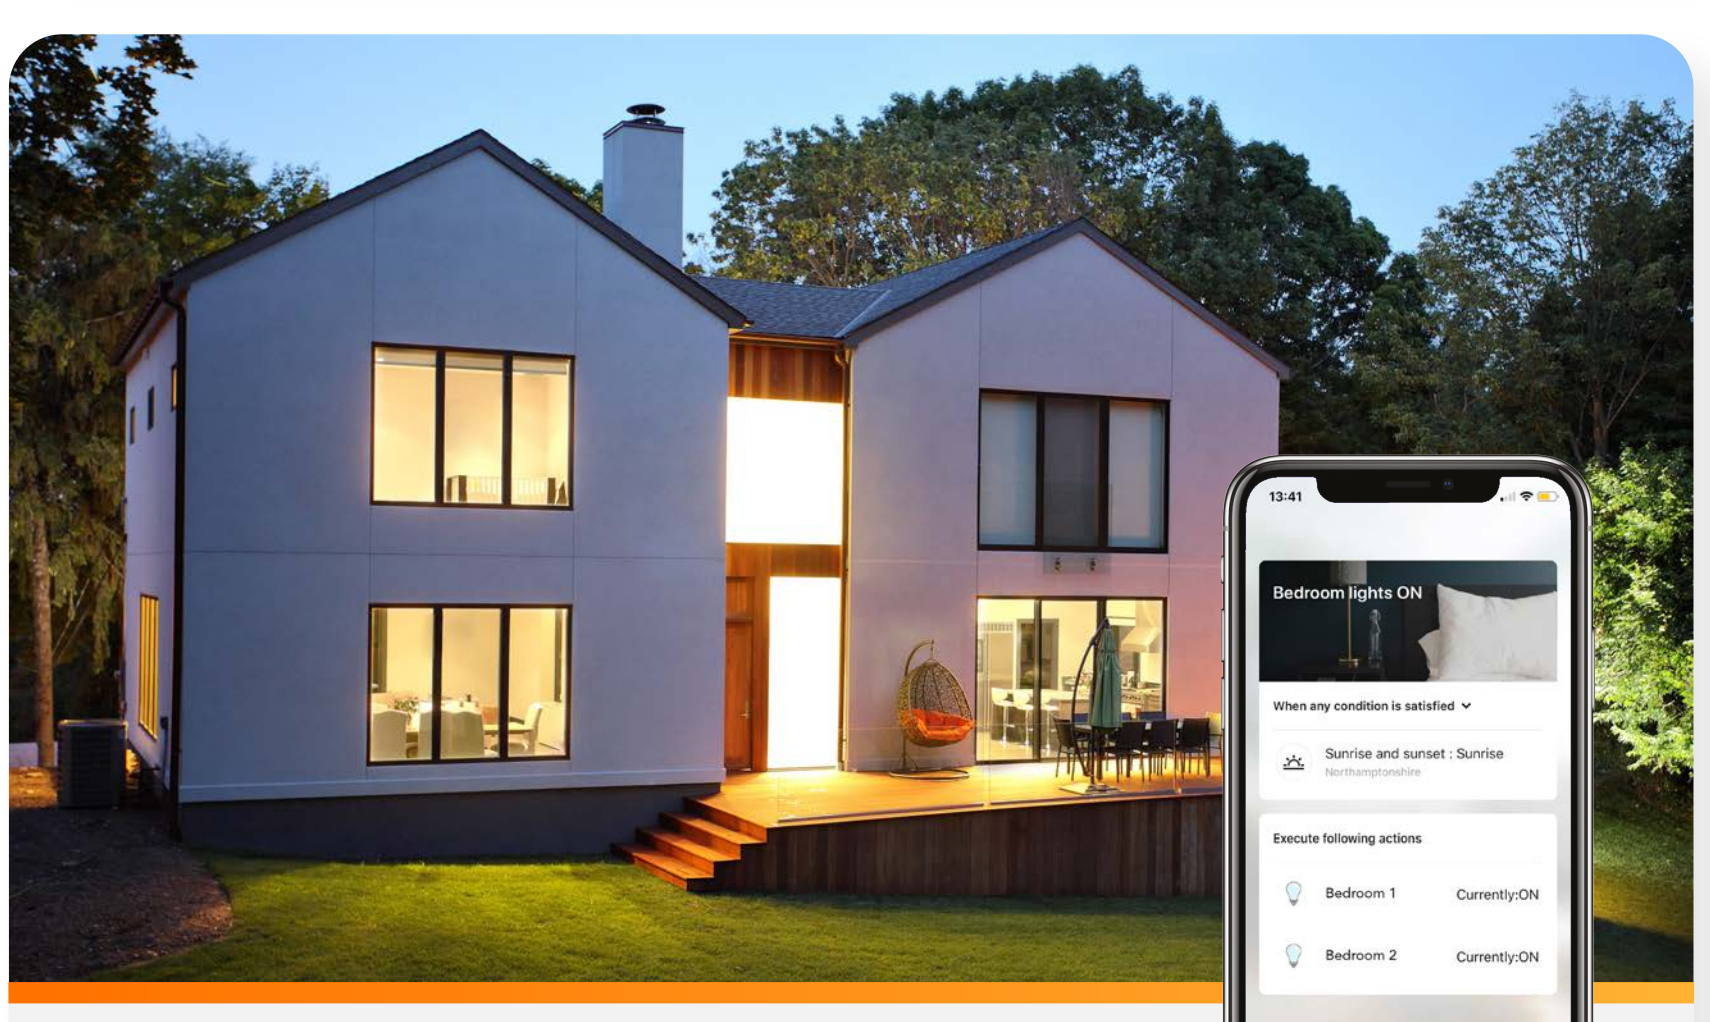

Product grouping
Make your life easier with groups, you can group by lights, rooms or your entire home. Simply turn them all on in one single action.