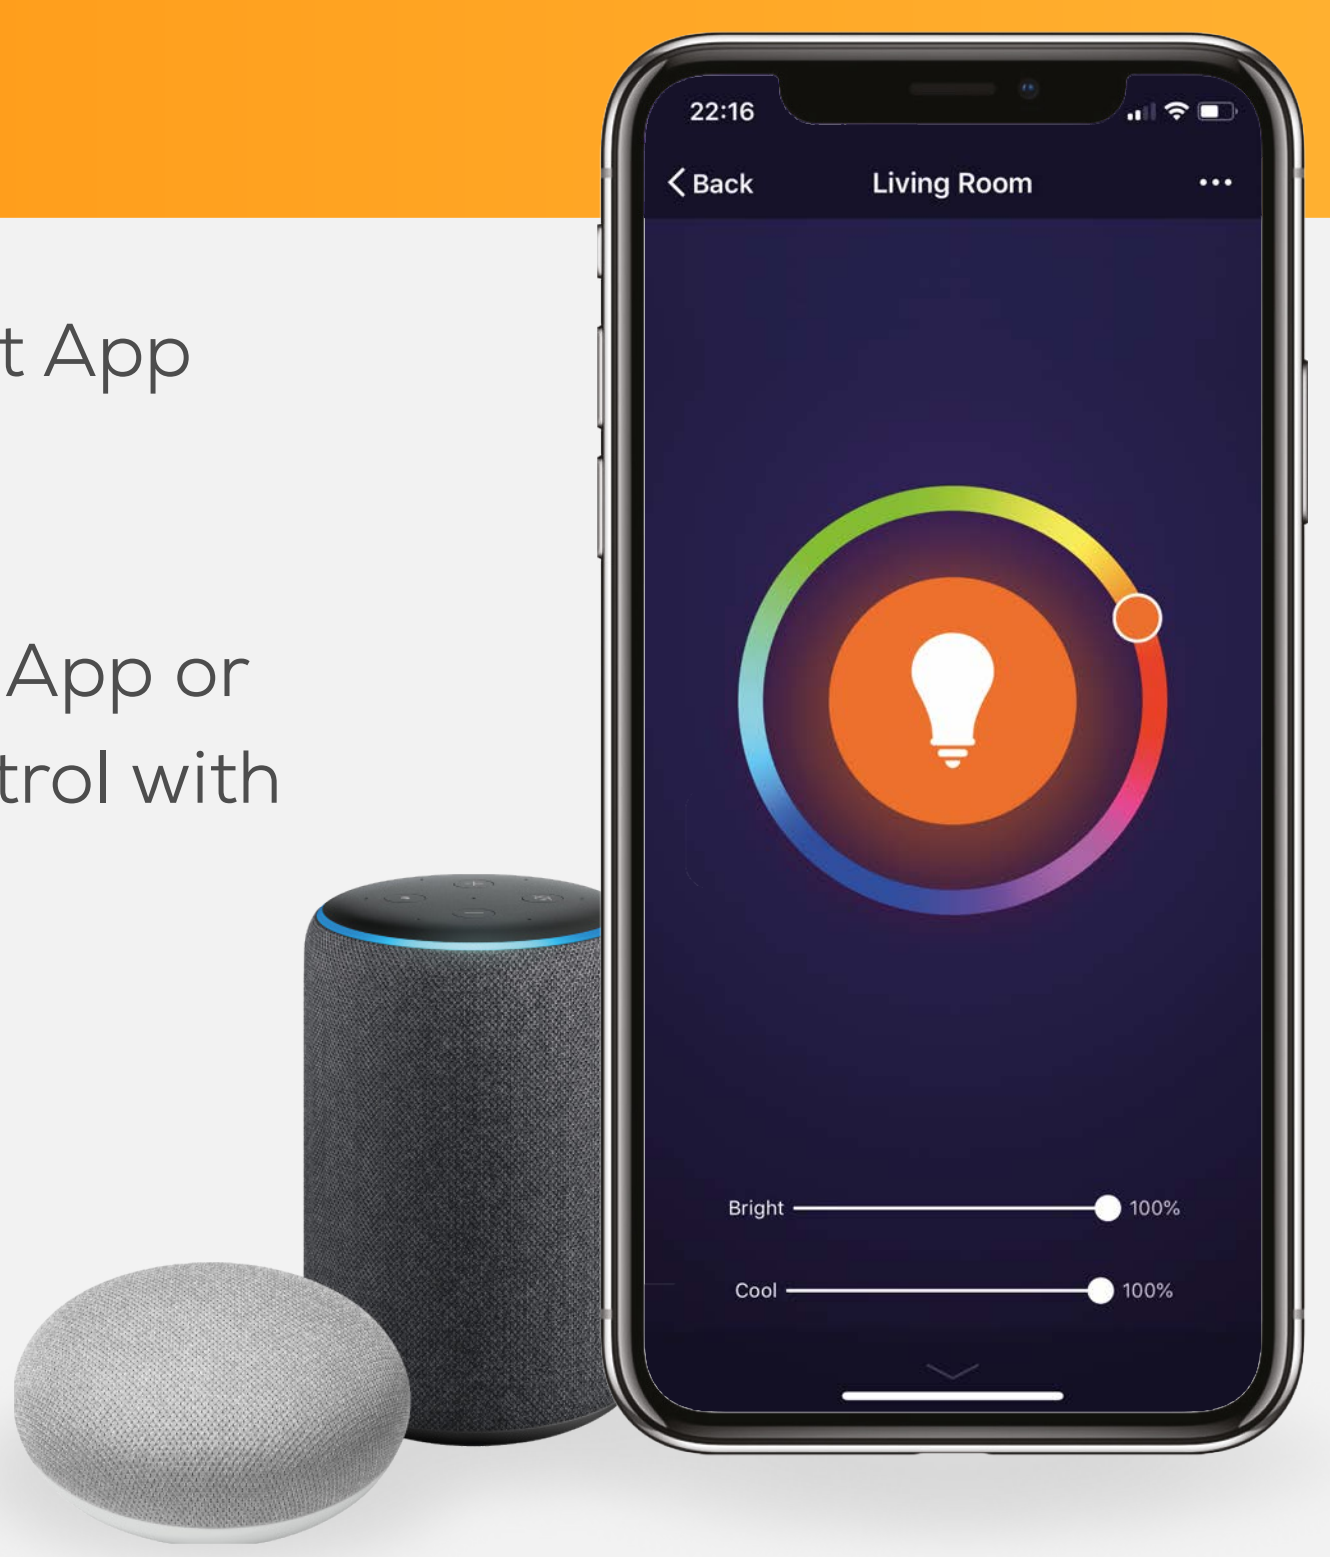

TCP Smart Smart Lighting
WiFi LED Classic RGB

Smart LED Classic RGB WiFi Amazon Alexa & Google Home Smart device

Fit. Connect. Play!
No hub, no subscriptions & no hassle.

Easy set up, fit the lamp & connect to the TCP Smart App using your WiFi.

Once connected you can control your lamp with the App or pair with your Amazon Echo or Google Home to control with your voice.

- WiFi
- Smart device App: iOS & Android
- Colour changing & Warm white
- Smart schedules
- Control from anywhere

Voice control
Create the perfect lighting scene in any room with your voice using Amazon Alexa or Google Assistant or simply use the App from anywhere in the world.

Colour changing
Set the right atmosphere with the choice of 16 million colours or use warm white as a standard light.