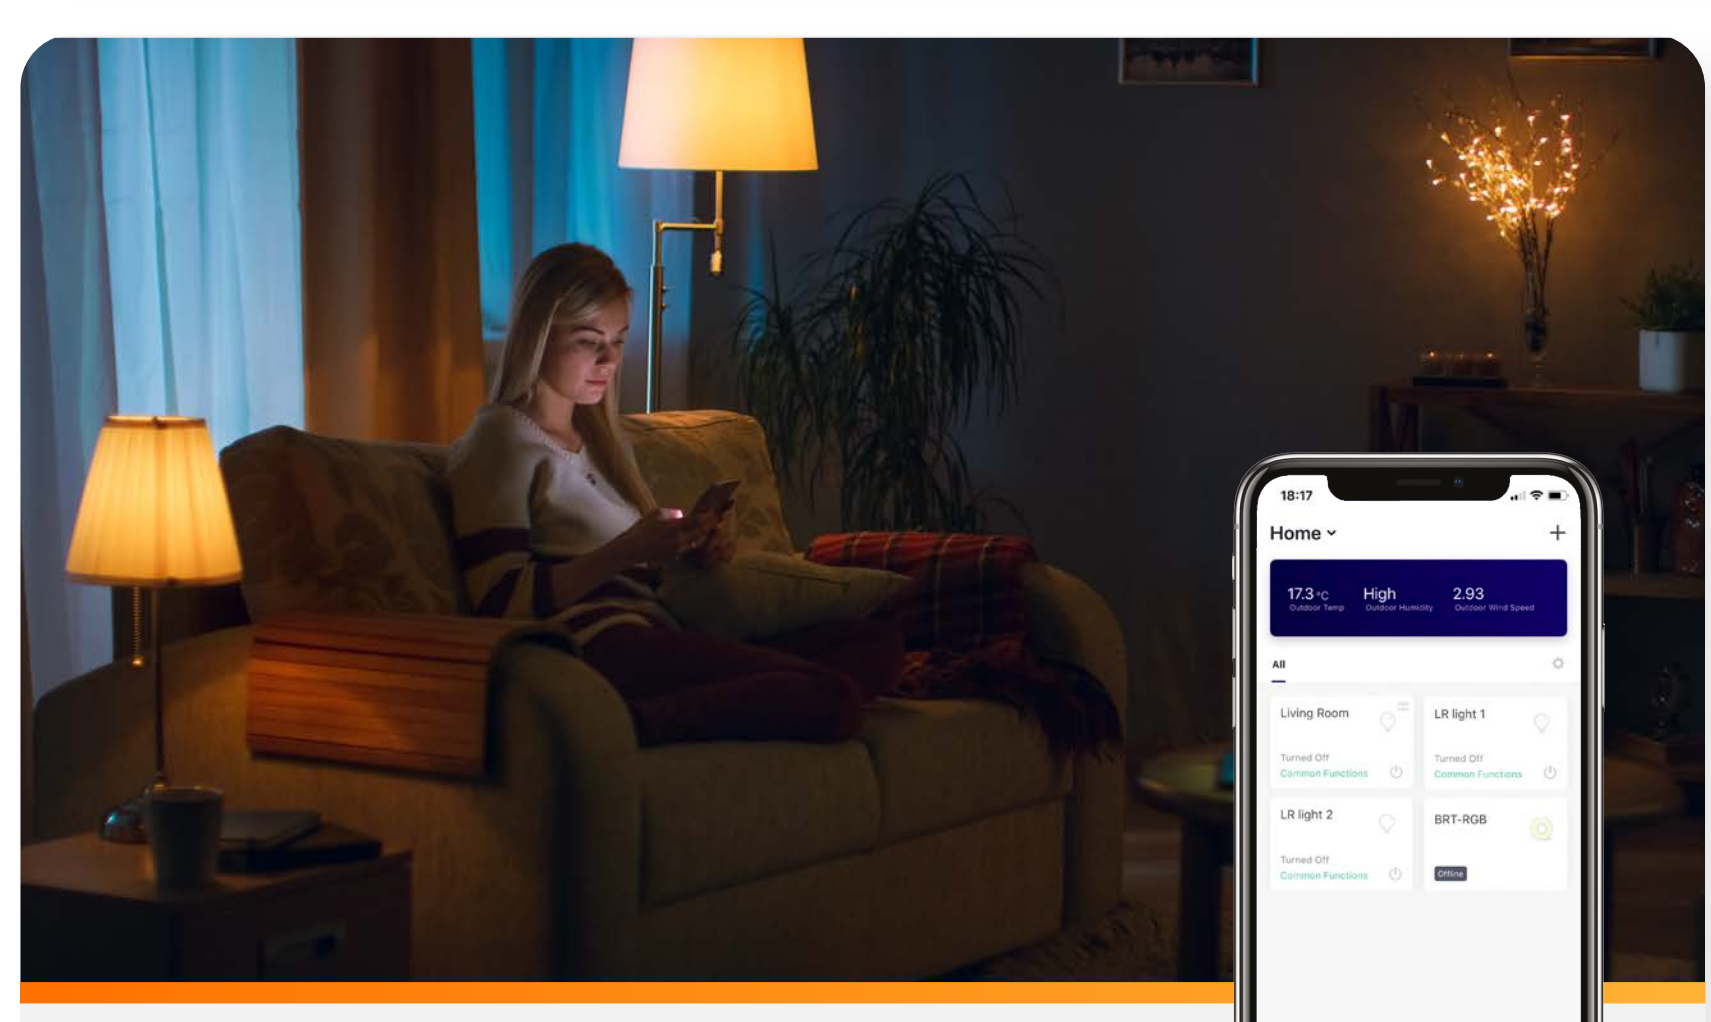

TCP Smart Smart Lighting
WiFi LED Classic RGB

Smart LED Classic RGB WiFi Amazon Alexa & Google Home Smart device

Fit. Connect. Play!
No hub, no subscriptions & no hassle.

Easy set up, fit the lamp & connect to the TCP Smart App using your WiFi.

Once connected you can control your lamp with the App or pair with your Amazon Echo or Google Home to control with your voice.

- WiFi
- Smart device App: iOS & Android
- Colour changing & Warm white
- Smart schedules
- Control from anywhere

Voice control
Create the perfect lighting scene in any room with your voice using Amazon Alexa or Google Assistant or simply use the App from anywhere in the world.

Colour changing
Set the right atmosphere with the choice of 16 million colours or use warm white as a standard light.

Both can be dimmed through smart assistants or devices.

Product grouping
Make your life easier with groups, you can group by lights, rooms or your entire home. Simply turn them all on in one single action.