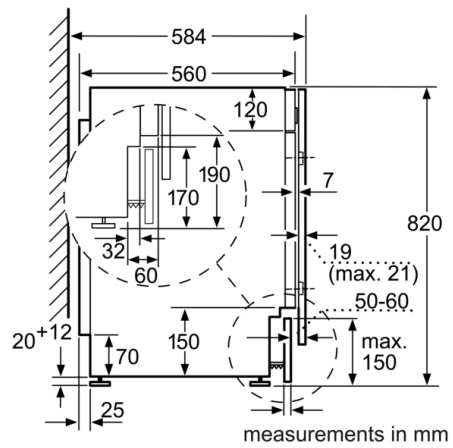

Height of removable worktop: 0 mm

Dimensions of the product: 820 x 595 x 584 mm

Net weight: 81.0 kg

Drum volume: 52 l

Connection rating: 2300 W

Fuse protection: 10 A

Voltage: 220-240 V

Frequency: 50 Hz

Technical Information

- Fully integrated
- Left hinged door
- Dimensions (H X W X D): 82 x 59.5 x 56 cm
- adjustable base height: 16.5 cm
- adjustable base depth: 6 cm
- ActiveWater Plus: for highly efficient use of water even with smaller loads thanks to automatic load detection.

^{**} Values are rounded.

**Serie | 4, Washer dryer, 7/4 kg
WKD28352GB**

Measurements in mm

Measurements in mm

Z detail

Measurements in mm

measurements in mm

Measurements in mm