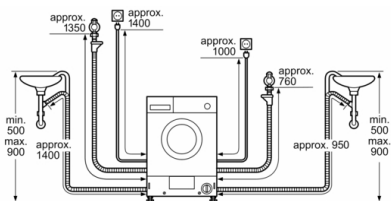

Technical Information

- Fully integrated
- Left hinged door
- Dimensions (H X W X D): 82 x 59.5 x 56 cm
- adjustable base height: 16.5 cm
- adjustable base depth: 6 cm
- ActiveWater Plus: for highly efficient use of water even with smaller loads thanks to automatic load detection.

^{**} Values are rounded.

**Serie | 4, Washer dryer, 7/4 kg
WKD28352GB**

Measurements in mm

Measurements in mm

Z detail

Measurements in mm

measurements in mm

Measurements in mm