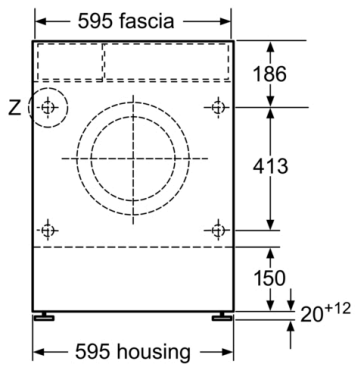

Height of removable worktop: 0 mm

Dimensions of the product: 820 x 595 x 584 mm

Net weight: 81.0 kg

Drum volume: 52 l

Connection rating: 2300 W

Fuse protection: 10 A

Voltage: 220-240 V

Frequency: 50 Hz

Technical Information

- Fully integrated
- Left hinged door
- Dimensions (H X W X D): 82 x 59.5 x 56 cm
- adjustable base height: 16.5 cm
- adjustable base depth: 6 cm
- ActiveWater Plus: for highly efficient use of water even with smaller loads thanks to automatic load detection.

^{1 2} Scale of Energy Efficiency Classes from A to G

³ Energy consumption in kWh per 100 complete cycles (in Eco 40-60 programme)

⁴ Water consumption in litres per complete cycle (in Eco 40-60 programme)

^{**} Values are rounded.

**Serie | 4, Washer dryer, 7/4 kg
WKD28352GB**

Measurements in mm

Measurements in mm

Z detail

Measurements in mm

measurements in mm

Measurements in mm