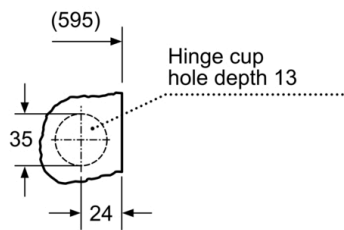

Technical Information

- Fully integrated
- Left hinged door
- Dimensions (H X W X D): 82 x 59.5 x 56 cm
- adjustable base height: 16.5 cm
- adjustable base depth: 6 cm
- ActiveWater Plus: for highly efficient use of water even with smaller loads thanks to automatic load detection.

^{**} Values are rounded.

**Serie | 4, Washer dryer, 7/4 kg
WKD28352GB**

Measurements in mm

Measurements in mm

Z detail

Measurements in mm

measurements in mm

Measurements in mm