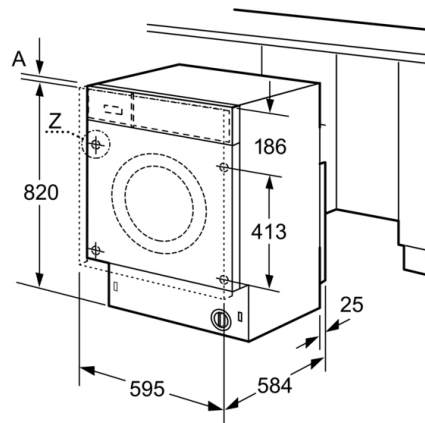

Height of removable worktop: 0 mm

Dimensions of the product: 820 x 595 x 584 mm

Net weight: 81.0 kg

Drum volume: 52 l

Connection rating: 2300 W

Fuse protection: 10 A

Voltage: 220-240 V

Frequency: 50 Hz

Technical Information

- Fully integrated
- Left hinged door
- Dimensions (H X W X D): 82 x 59.5 x 56 cm
- adjustable base height: 16.5 cm
- adjustable base depth: 6 cm
- ActiveWater Plus: for highly efficient use of water even with smaller loads thanks to automatic load detection.

^{**} Values are rounded.

**Serie | 4, Washer dryer, 7/4 kg
WKD28352GB**

Measurements in mm

Measurements in mm

Z detail

Measurements in mm

measurements in mm

Measurements in mm