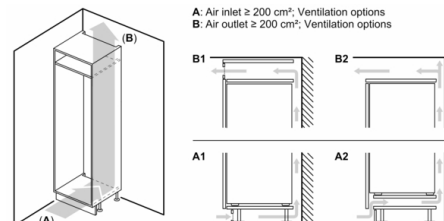

### **Dimension and installation**

- Easy Installation
- Connection value 90 W
- Dimensions: 177.2 cm H x 55.8 cm W x 54.5 cm D
- Niche Dimensions: 177.5 cm H x 56 cm W x 55 cm D
- Based on the results of the standard 24-hour test. Actual consumption depends on usage/position of the appliance.

**Series 6, built-in fridge, 177.5 x 56 cm, flat hinge  
KIR81AFE0G**

Maximal permissible weight of the unit fronts

Fitted kitchen unit doors that exceed the permissible weight may cause damage and result in functional impairment of the hinges.

T: Includes height of appliance door Hinges in mm:	undamped hinge, Door in kg:	damped hinge, Door in kg:
1500-1750	22	22

measurements in mm  
Recommended gap dimensions for flat hinges

F	R	X
16-19	0-3	2.5
20	0-1	3
21	2-3	2.5
	0-1	3
22	2-3	2.5
	0	4
	1	3.5
	2-3	3

The gap dimensions recommended in the table must be adhered to in order to ensure that appliance doors do not collide with anything when they are opened, and to avoid causing damage to kitchen units.