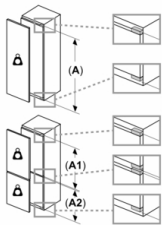

Series 6, built-in fridge, 177.5 x 56 cm, flat hinge KIR81AFE0G

Maximal permissible weight of the unit fronts

Δ Weight

B: Undamped hinge, unit front in kg

C: Damped hinge, unit front in kg

A	B	C
1500-1750	22	22
720-1400	19	19
A1	15	19
A2	15	19