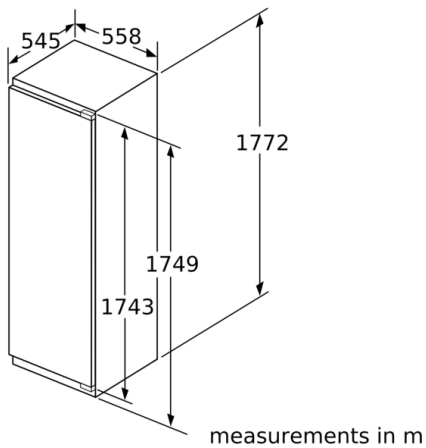

**Series 6, built-in fridge, 177.5 x 56 cm, flat hinge
KIR81AFE0G**