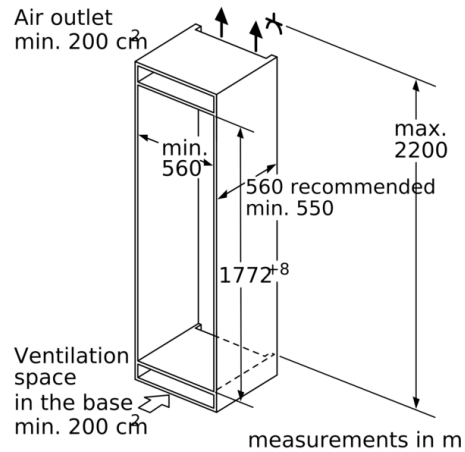

**Series 6, built-in fridge, 177.5 x 56 cm, flat hinge
KIR81AFE0G**