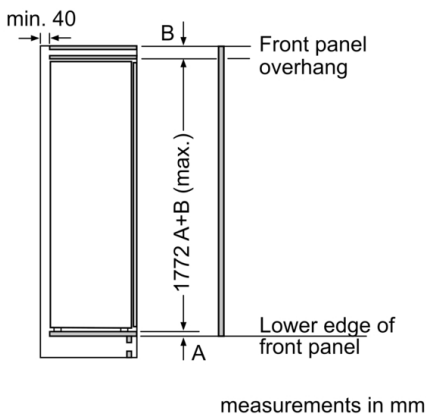

**Series 6, built-in fridge, 177.5 x 56 cm, flat hinge
KIR81AFE0G**