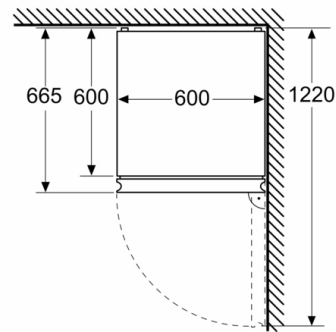

Dimension and installation

- Dimensions: 203 cm H x 60 cm W x 66.5 cm D
- Height adjustable front feet
- 220 - 240 V

Key features - Fridge section

- 5 safety glass shelves of which 3 are height adjustable
- Metal bottle rack
- Door shelves in fridge door: 1 large and 3 small.
- Right hinged door, door reversible
- 5 safety glass shelves (3 height adjustable)
- White glossy back wall

Key features - Freezer section

- 3 freezer drawers
- 3 x egg tray, 1 x ice cube tray
- Maximum freezer storage time in power failure: 15 hours
- Net freezer capacity: 103 litres
- Freezing capacity in 24 hours: 9.5 kg
- Based on the results of the standard 24-hour test. Actual consumption depends on usage/position of the appliance.

**Serie | 4, Free-standing fridge-freezer with
freezer at bottom, 203 x 60 cm, White
KGN392WDFG**

Measurements in mm

Measurements in mm

Measurements in mm