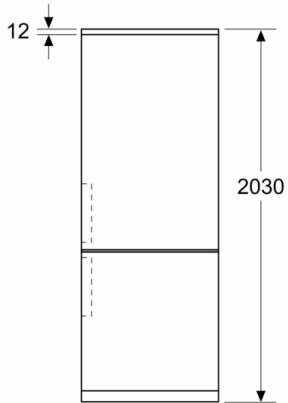

**Serie | 4, Free-standing fridge-freezer with
freezer at bottom, 203 x 60 cm, White
KGN392WDFG**

Measurements in mm