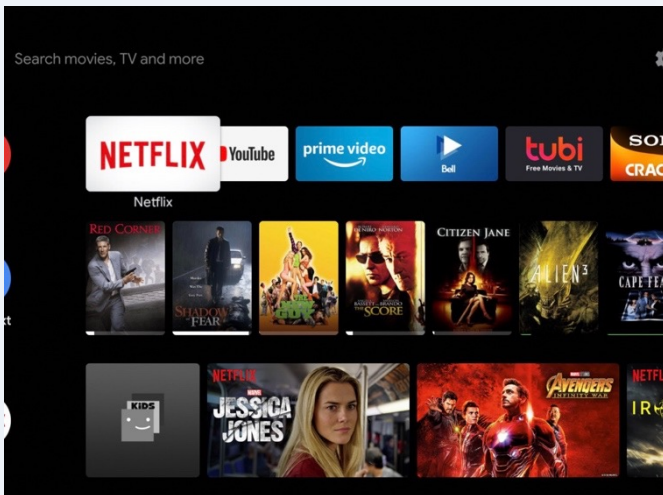

Specifications

Technology

Display technology: LCD
 Light source: LED
 Color Space: 100% REC 709
 LED light sources: last over 30.000 hours
 Contrast ratio: 3000:1
 Resolution: 1920 x 1080 pixel
 Resolution supported: 1920 x 1080 pixel
 Throw ratio: 1.4:1
 Screen size (diagonal): 20" to 120"
 Screen distance: 80 cm to 200 cm / 24"-60"
 Aspect ratio: 16:9
 Focus adjustment: manual
 Digital zoom (60-100%): yes
 Auto Rotate: yes
 Keystone adjustment: automatic (vertical) or manual
 Horizontal keystone: yes
 Vertical keystone: yes