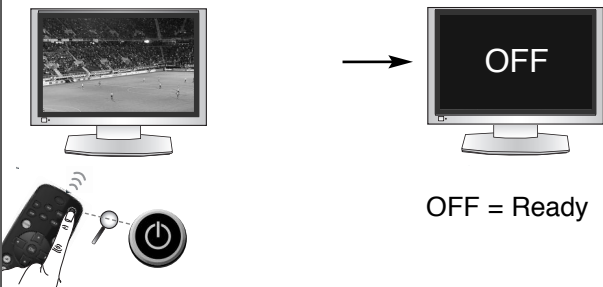

2

3

4

Keypad

TV : Television / LCD / Plasma / Projector
/ Rear Projector.....6 - 11

POWER (On/OFF) - Red LED

Low Battery

The TOTAL CONTROL will indicate low battery level by lighting up 5 times after a key press.