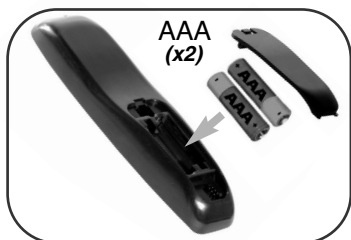

TOTAL[®] Control

URC-2910

TV

Quick & Easy Set Up (Direct code set up)

Your **TOTAL CONTROL TV** universal remote requires 2 new AAA alkaline batteries.

1

Bennet TV
(example)

Page 6 - 11