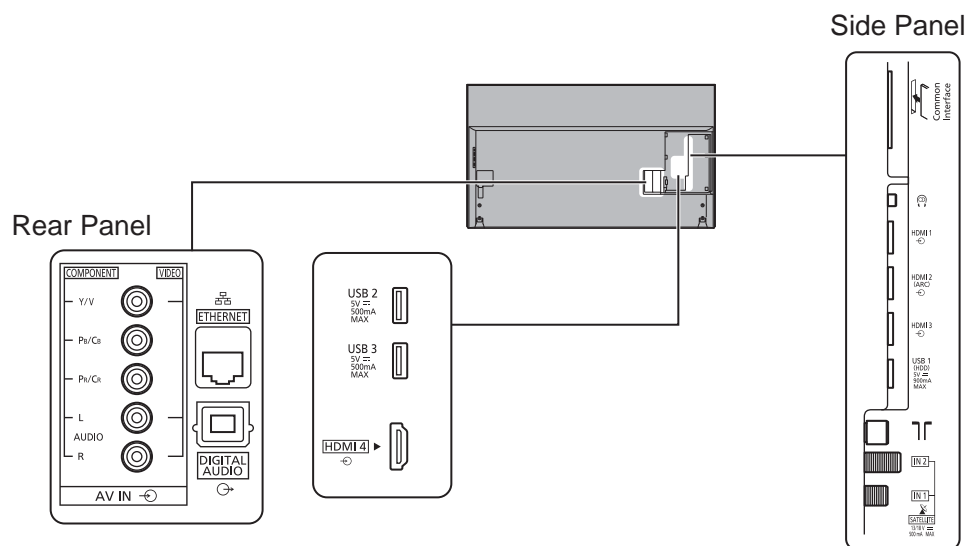

SPECIFICATIONS

Dimensions (W x H x D)	1 680 mm x 1 046 mm x 413 mm (With Pedestal)
	1 680 mm x 966 mm x 70 mm (TV only)
Mass	62.5 kg (With Pedestal)
	54.0 kg (TV only)

DIMENSIONS

JACKS

Note:  
To make sure that the LED TV fits the cabinet properly when a high degree of precision is required, we recommend that you use the LED TV itself to make the necessary cabinet measurements. Panasonic cannot be responsible for inaccuracies in cabinet design or manufacture.