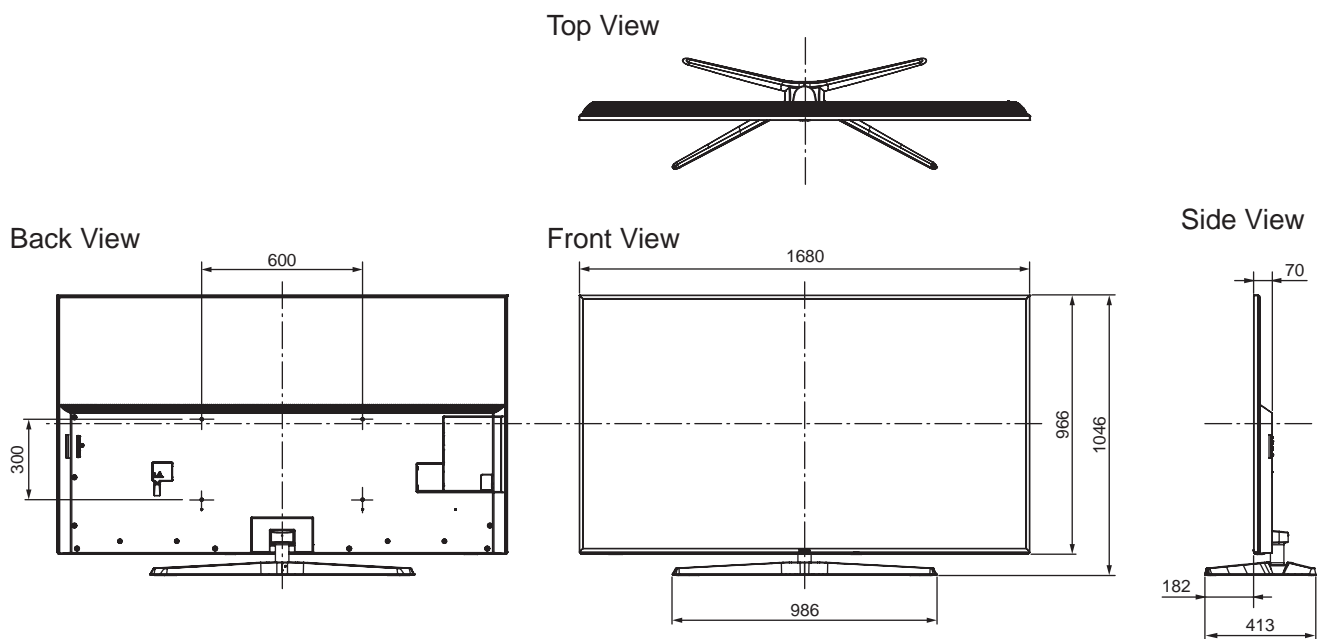

SPECIFICATIONS

Dimensions (W x H x D)	1 680 mm x 1 046 mm x 413 mm (With Pedestal)
	1 680 mm x 966 mm x 70 mm (TV only)
Mass	62.5 kg (With Pedestal)
	54.0 kg (TV only)

DIMENSIONS

JACKS

Note:  
To make sure that the LED TV fits the cabinet properly when a high degree of precision is required, we recommend that you use the LED TV itself to make the necessary cabinet measurements. Panasonic cannot be responsible for inaccuracies in cabinet design or manufacture.

Specifications are subject to change without notice.  
Non-metric weights and measurements are approximate.