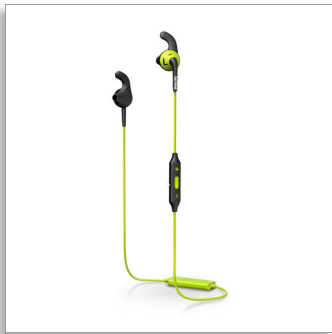

Philips
Bluetooth® sports
headphones

Best for outdoor use
Bluetooth®
Sweat/ water proof
Earbud

SHQ6500CL

PUSH YOUR LIMITS, wirelessly

Wireless sports earbud headsets

Philips Actionfit RunFree wireless sports headphones bring new levels of freedom and energy to your workouts. With a secure fit, tough waterproof design and powerful bass, they're built to keep your body moving.

Intensity

- Open acoustics let sound in for better awareness and safety
- High performance sound pushes you further

Freedom

- Anti-slip rubber ear caps keep the headphone in - always.
- Bluetooth wireless connection for tangle-free workouts
- Control your music and pick up calls while training

Anti-slip rubber ear caps

C-shaped rubberized ear tips keep the Actionfit earphones tightly in your ear so you can focus on your workout, not on keeping them in.

Bluetooth 4.1

Bluetooth technology provides hassle-free wireless music.

High performance sound

13.6mm drivers pump out high performance sound, pushing you to perform at your best.

Sweatproof

Don't be afraid to break a sweat. With an IPX2 rating, you can get sweaty and work out in the rain without any moisture entering the earpiece.