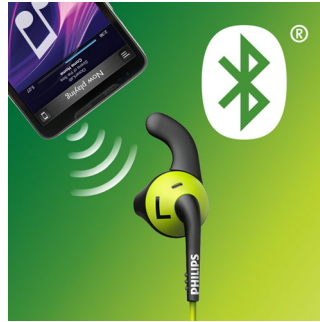

Intensity

- Open acoustics let sound in for better awareness and safety
- High performance sound pushes you further

Freedom

- Anti-slip rubber ear caps keep the headphone in - always.
- Bluetooth wireless connection for tangle-free workouts
- Control your music and pick up calls while training

protection

- Ideal for any workout with IPX2 sweat resistance
- Kevlar® reinforced cable for ultimate durability

PHILIPS

Highlights

Ambient sound awareness

Enjoy quality sound that doesn't block out the world around you. The open acoustic design lets ambient sound in, so you can stay aware of your surroundings and stay safer exercising in the outdoors.

Anti-slip rubber ear caps

C-shaped rubberized ear tips keep the Actionfit earphones tightly in your ear so you can focus on your workout, not on keeping them in.

Bluetooth 4.1

Bluetooth technology provides hassle-free wireless music.