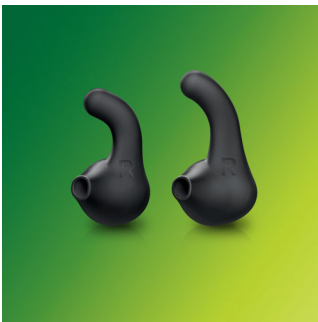

protection

- Ideal for any workout with IPX2 sweat resistance
- Kevlar® reinforced cable for ultimate durability

PHILIPS

Highlights

Ambient sound awareness

Enjoy quality sound that doesn't block out the world around you. The open acoustic design lets ambient sound in, so you can stay aware of your surroundings and stay safer exercising in the outdoors.

Anti-slip rubber ear caps

C-shaped rubberized ear tips keep the Actionfit earphones tightly in your ear so you can focus on your workout, not on keeping them in.

Bluetooth 4.1

Bluetooth technology provides hassle-free wireless music.